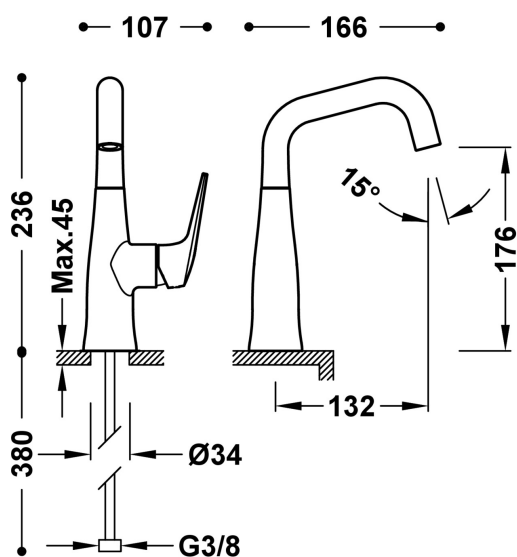

28144701

FUJI

Single-handle washbasin mixer tap with lateral lever

· G3/8 flexible hoses.

Chrome Finish

Aerator: HIDDEN MADE SILLICONE M18.5x1

Spout swivel angle: 360

Cartridge reference: 29902804

Flow rate (l/min): 5,7

Environmental Quality Guarantee (Catalonia)

Cold-tres®. Energy savings. The taps turn on with cold water, preventing unnecessary activation of the water heater.

Long-lasting cartridge.

Connecting element: FLEXIBLE G3/8"

Acoustic group: I -

Material: Low lead content brass

New

Corrosion resistance