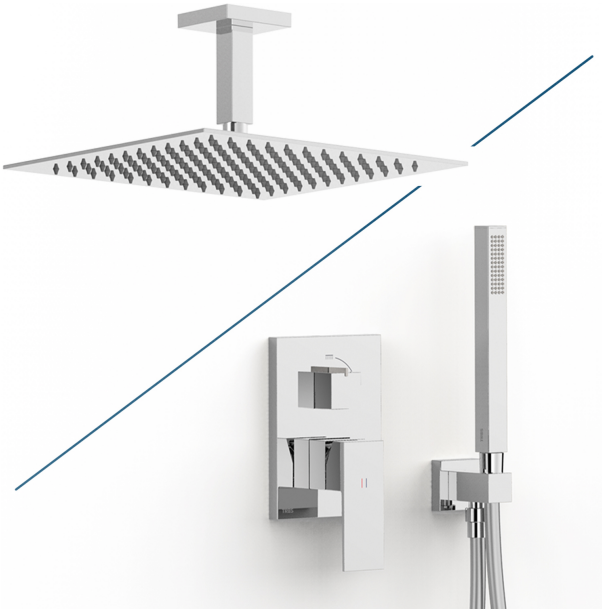

## 00628003

CUADRO

### Rapid-box 2-way concealed single-handle shower mixer tap kit

- Concealed body included.
- 2-way ceramic distributor.
- Ceiling-mounted arm with adjustable stainless steel shower head: 300x300 m m.
- Wall-mounted support for hand shower with water supply.
- Anti-limescale brass hand shower.
- Satin hose.

Chrome Finish

Cartridge reference: 29903508

Brass hand shower

Stainless steel shower head