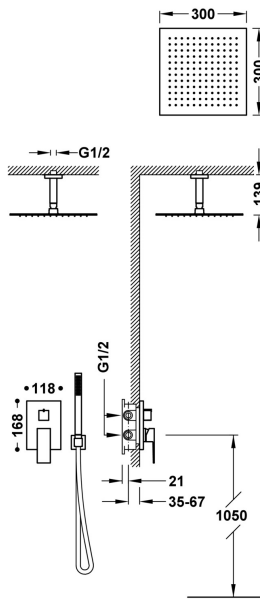

## 00628003

CUADRO

### Rapid-box 2-way concealed single-handle shower mixer tap kit

- Concealed body included.
- 2-way ceramic distributor.
- Ceiling-mounted arm with adjustable stainless steel shower head: 300x300 m m.
- Wall-mounted support for hand shower with water supply.
- Anti-limescale brass hand shower.
- Satin hose.

Chrome Finish

Cartridge reference: 29903508

Brass hand shower

Stainless steel shower head