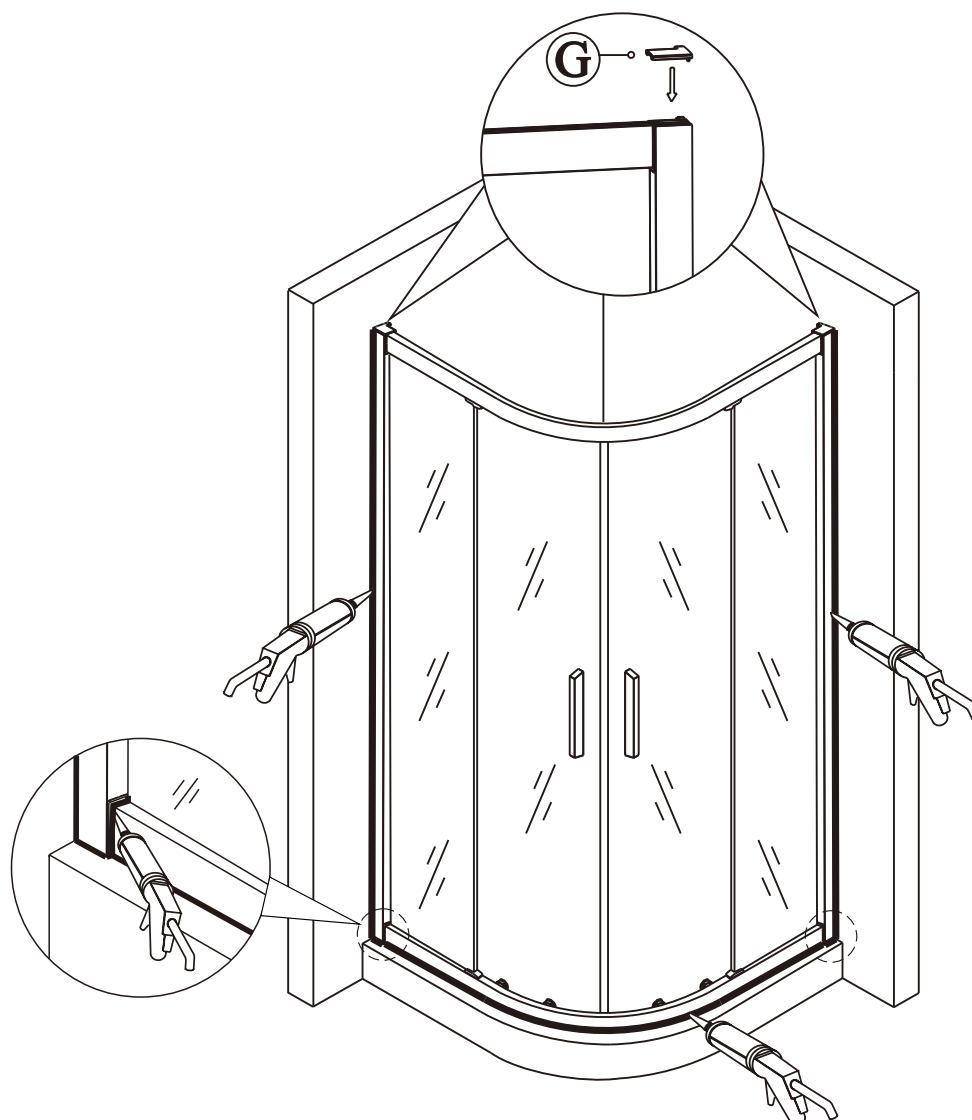

10

11

12

13

Polysan s.r.o.
Nesměřice 52
285 22 Zruč nad Sázavou
Czech Republic
www.polysan.cz

EN 14428

Glass shower enclosure
cleaning efficiency: conforming
impact resistance: conforming
operating life: conforming