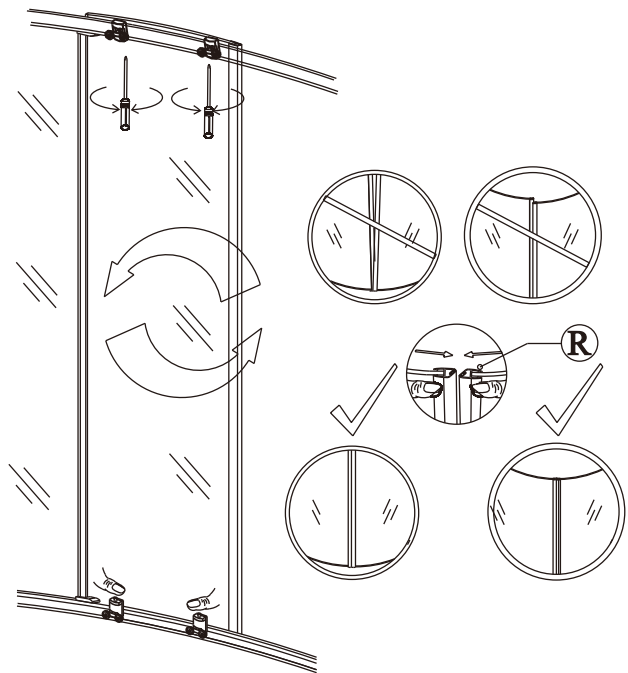

10

11

12

13

Polysan s.r.o.
Nesměřice 52
285 22 Zruč nad Sázavou
Czech Republic
www.polysan.cz

EN 14428

Glass shower enclosure
cleaning efficiency: conforming
impact resistance: conforming
operating life: conforming