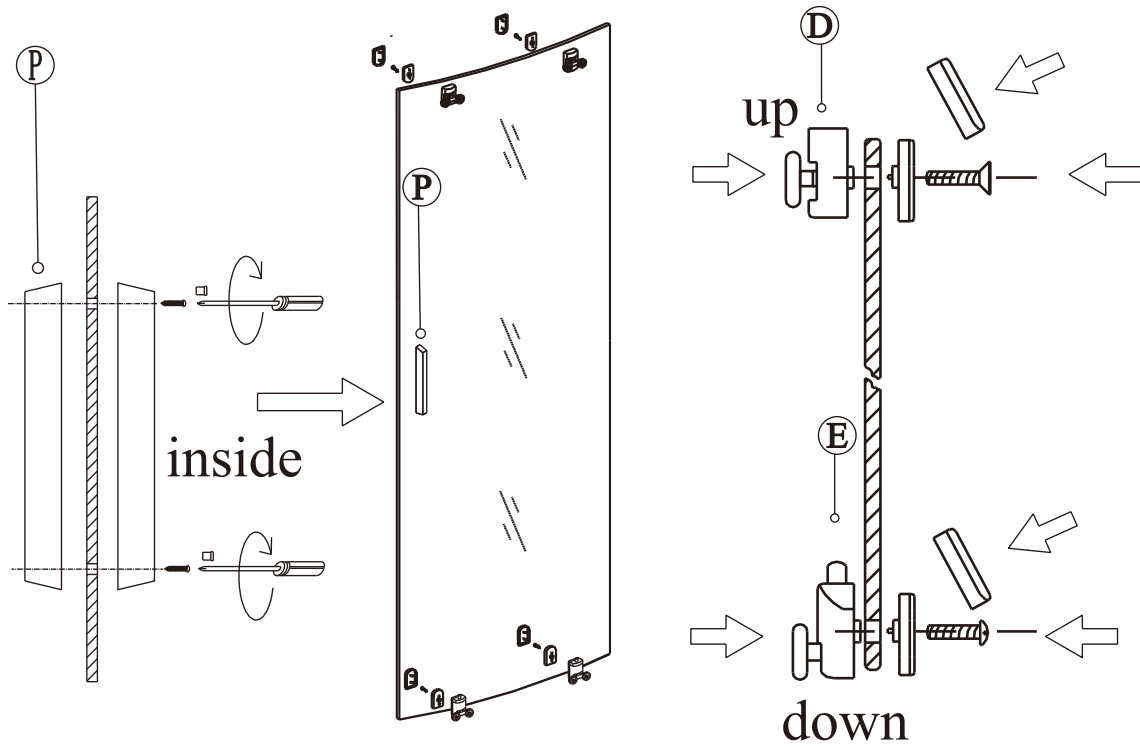

10

11

12

13

Polysan s.r.o.
Nesměřice 52
285 22 Zruč nad Sázavou
Czech Republic
www.polysan.cz

EN 14428

Glass shower enclosure
cleaning efficiency: conforming
impact resistance: conforming
operating life: conforming