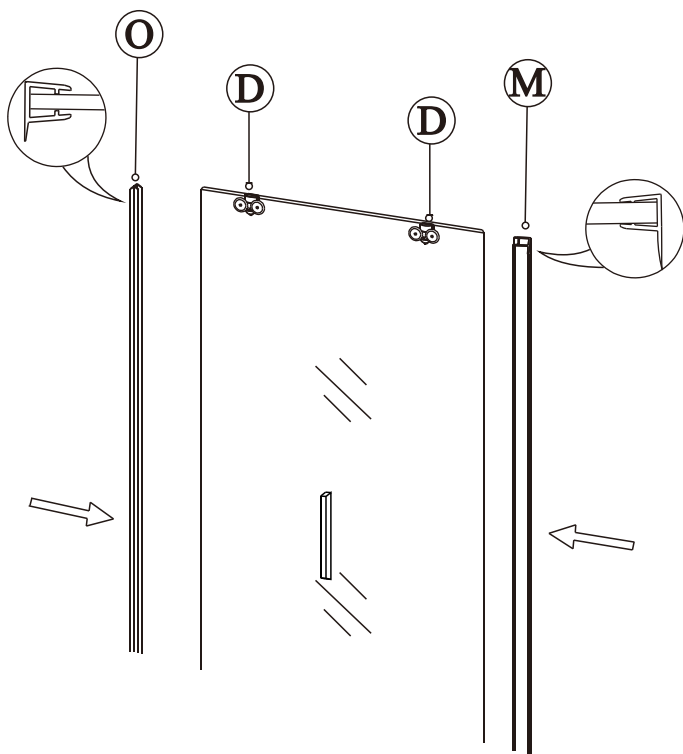

11

12

13

Polysan s.r.o.
Nesměřice 52
285 22 Zruč nad Sázavou
Czech Republic
www.polysan.cz

EN 14428

Glass shower enclosure
cleaning efficiency: conforming
impact resistance: conforming
operating life: conforming