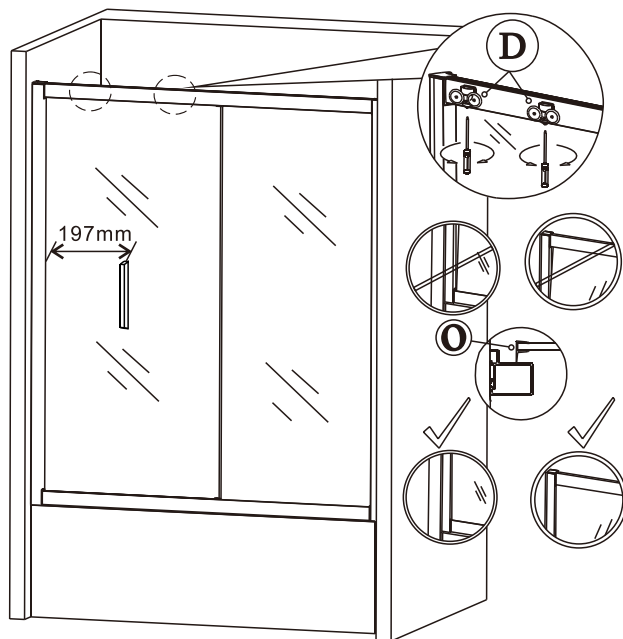

11

12

13

Polysan s.r.o.
Nesměřice 52
285 22 Zruč nad Sázavou
Czech Republic
www.polysan.cz

EN 14428

Glass shower enclosure
cleaning efficiency: conforming
impact resistance: conforming
operating life: conforming