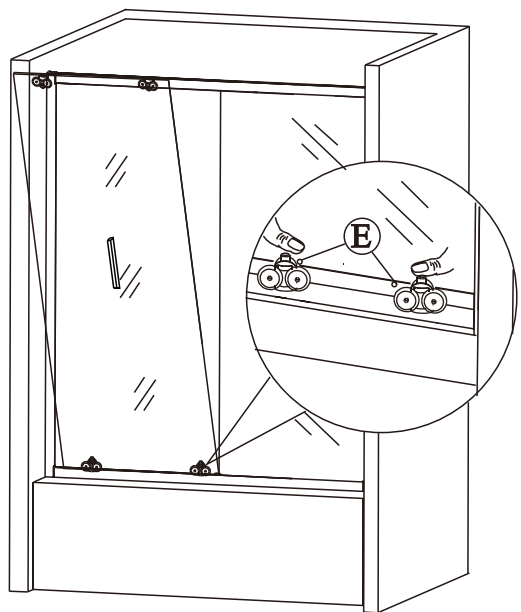

11

12

13

Polysan s.r.o.
Nesměřice 52
285 22 Zruč nad Sázavou
Czech Republic
www.polysan.cz

EN 14428

Glass shower enclosure
cleaning efficiency: conforming
impact resistance: conforming
operating life: conforming