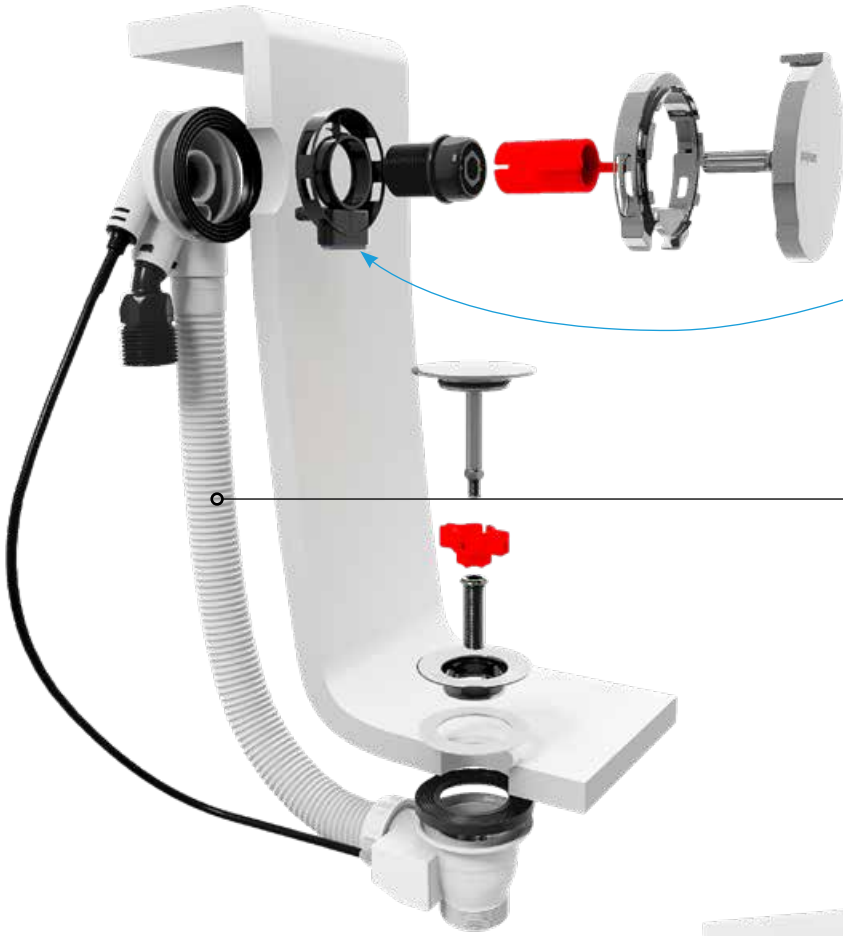

Installation instructions

Bath set for marble bathtub

polysan 

ADJUSTABLE AERATOR

**BATH SET WITH
OVERFLOW FILLING**

11052
11052.10
11052.21

**BATH SET WITHOUT
OVERFLOW FILLING**

11042
11042.10
11042.21

**BATH SET WITHOUT
OVERFLOW FILLING**

11042
11042.10
11042.21

**BATH SET WITH
OVERFLOW FILLING**

11052
11052.10
11052.21