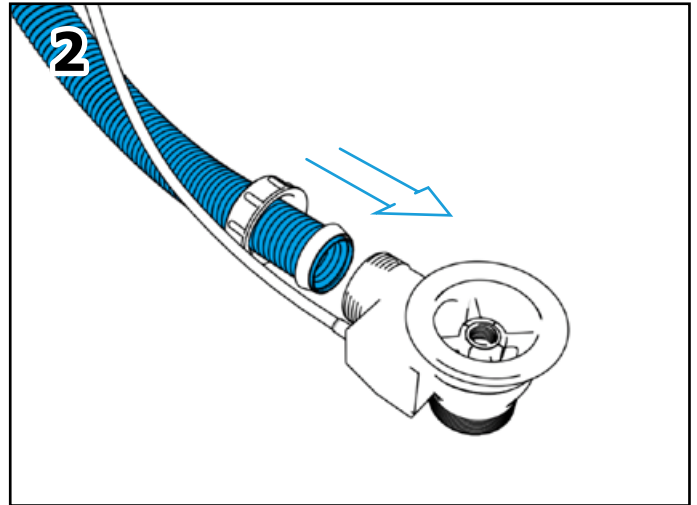

Installation instructions

Bath set for marble bathtub

polysan 

ADJUSTABLE AERATOR

**BATH SET WITH
OVERFLOW FILLING**

11052
11052.10
11052.21

**BATH SET WITHOUT
OVERFLOW FILLING**

11042
11042.10
11042.21

**BATH SET WITHOUT
OVERFLOW FILLING**

11042
11042.10
11042.21

**BATH SET WITH
OVERFLOW FILLING**

11052
11052.10
11052.21