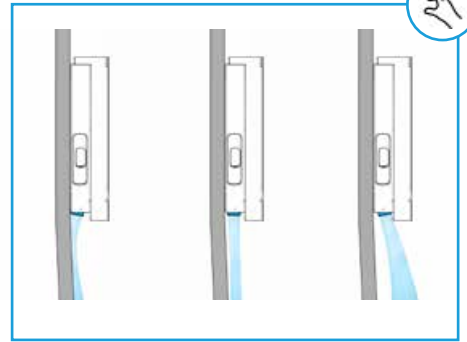

Installation instructions

Bath set for marble bathtub

polysan 

ADJUSTABLE AERATOR

**BATH SET WITH
OVERFLOW FILLING**

11052
11052.10
11052.21

**BATH SET WITHOUT
OVERFLOW FILLING**

11042
11042.10
11042.21