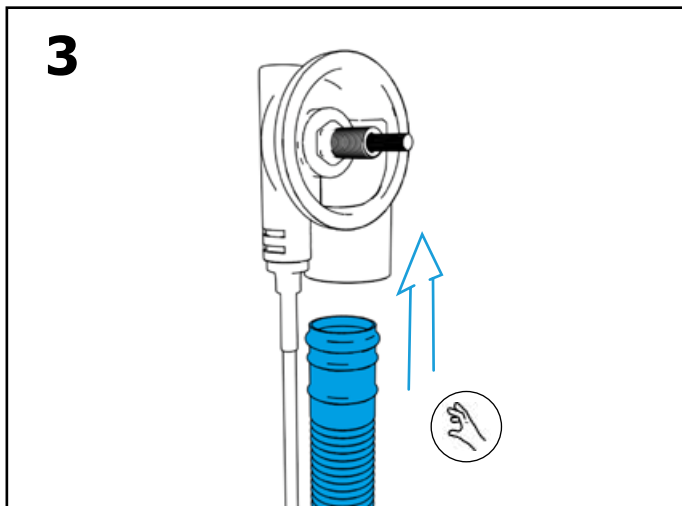

Installation instructions

Bath set for marble bathtub

polysan 

ADJUSTABLE AERATOR

**BATH SET WITH
OVERFLOW FILLING**

11052
11052.10
11052.21

**BATH SET WITHOUT
OVERFLOW FILLING**

11042
11042.10
11042.21

**BATH SET WITHOUT
OVERFLOW FILLING**

11042
11042.10
11042.21

**BATH SET WITH
OVERFLOW FILLING**

11052
11052.10
11052.21