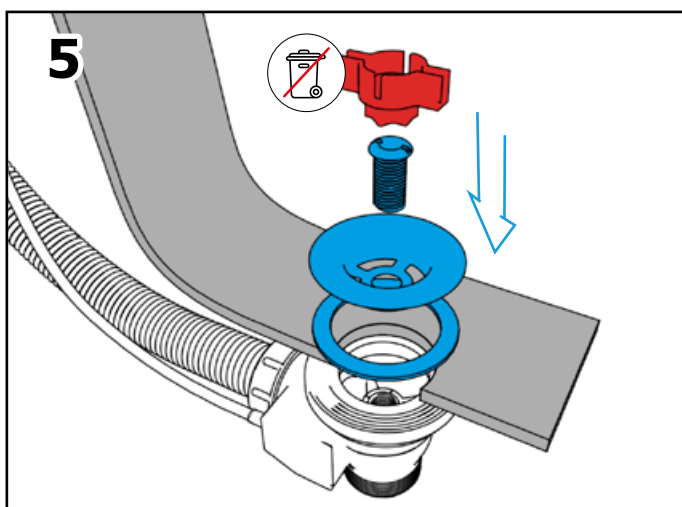

Installation instructions

Bath set for marble bathtub

polysan 

ADJUSTABLE AERATOR

**BATH SET WITH
OVERFLOW FILLING**

11052
11052.10
11052.21

**BATH SET WITHOUT
OVERFLOW FILLING**

11042
11042.10
11042.21

**BATH SET WITHOUT
OVERFLOW FILLING**

11042
11042.10
11042.21

**BATH SET WITH
OVERFLOW FILLING**

11052
11052.10
11052.21