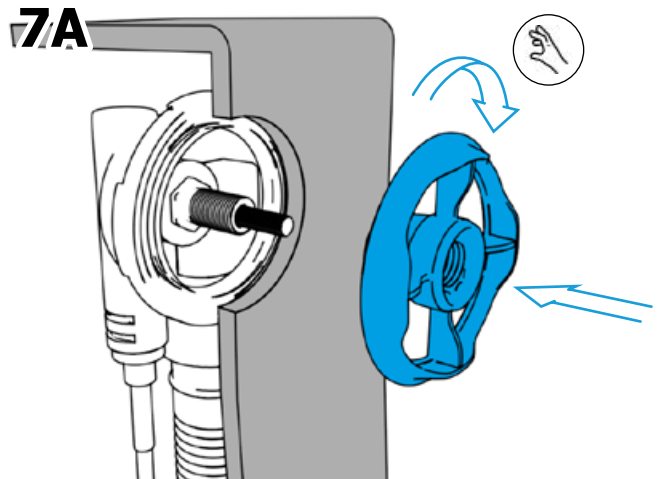

Installation instructions

Bath set for marble bathtub

polysan 

ADJUSTABLE AERATOR

**BATH SET WITH
OVERFLOW FILLING**

11052
11052.10
11052.21

**BATH SET WITHOUT
OVERFLOW FILLING**

11042
11042.10
11042.21

**BATH SET WITHOUT
OVERFLOW FILLING**

11042
11042.10
11042.21

**BATH SET WITH
OVERFLOW FILLING**

11052
11052.10
11052.21