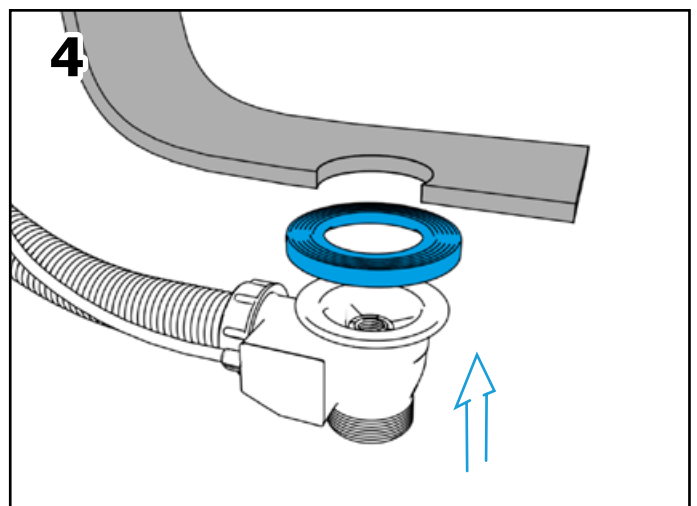

Installation instructions

Bath set for marble bathtub

polysan 

ADJUSTABLE AERATOR

**BATH SET WITH
OVERFLOW FILLING**

11052
11052.10
11052.21

**BATH SET WITHOUT
OVERFLOW FILLING**

11042
11042.10
11042.21

**BATH SET WITHOUT
OVERFLOW FILLING**

11042
11042.10
11042.21

**BATH SET WITH
OVERFLOW FILLING**

11052
11052.10
11052.21