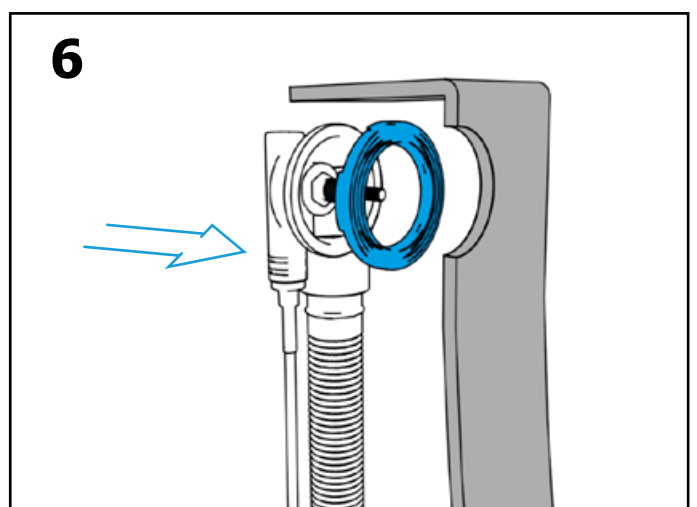

Installation instructions

Bath set for marble bathtub

polysan 

ADJUSTABLE AERATOR

**BATH SET WITH
OVERFLOW FILLING**

11052
11052.10
11052.21

**BATH SET WITHOUT
OVERFLOW FILLING**

11042
11042.10
11042.21

**BATH SET WITHOUT
OVERFLOW FILLING**

11042
11042.10
11042.21

**BATH SET WITH
OVERFLOW FILLING**

11052
11052.10
11052.21