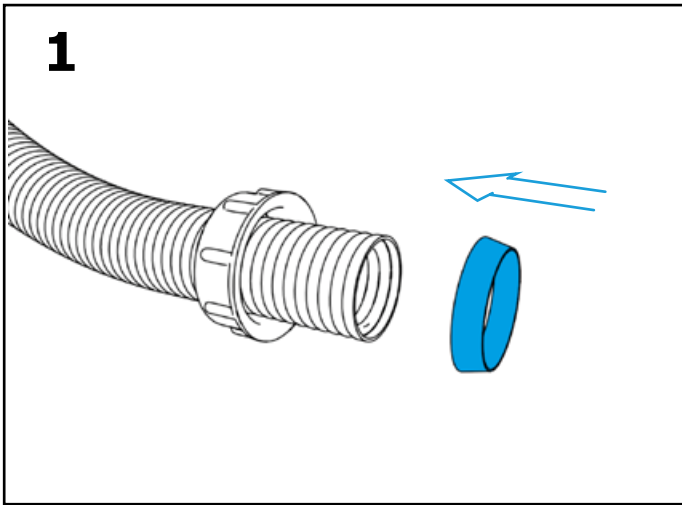

Installation instructions

Bath set for marble bathtub

polysan 

ADJUSTABLE AERATOR

**BATH SET WITH
OVERFLOW FILLING**

11052
11052.10
11052.21

**BATH SET WITHOUT
OVERFLOW FILLING**

11042
11042.10
11042.21

**BATH SET WITHOUT
OVERFLOW FILLING**

11042
11042.10
11042.21

**BATH SET WITH
OVERFLOW FILLING**

11052
11052.10
11052.21