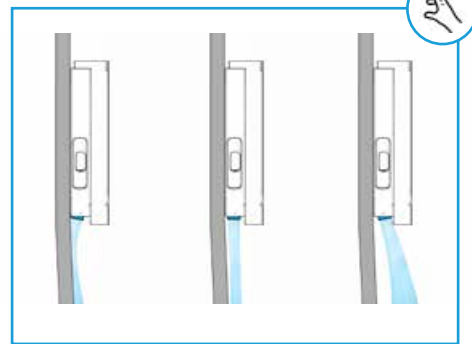

Installation instructions

Bath set for standard bathtub

polysan 

ADJUSTABLE AERATOR

**BATH SET WITH
OVERFLOW FILLING**

- 71851.XX
- 71853.XX
- 71855.XX
- 71857.XX

**BATH SET WITHOUT
OVERFLOW FILLING**

- 71850.XX
- 71852.XX
- 71854.XX
- 71856.XX