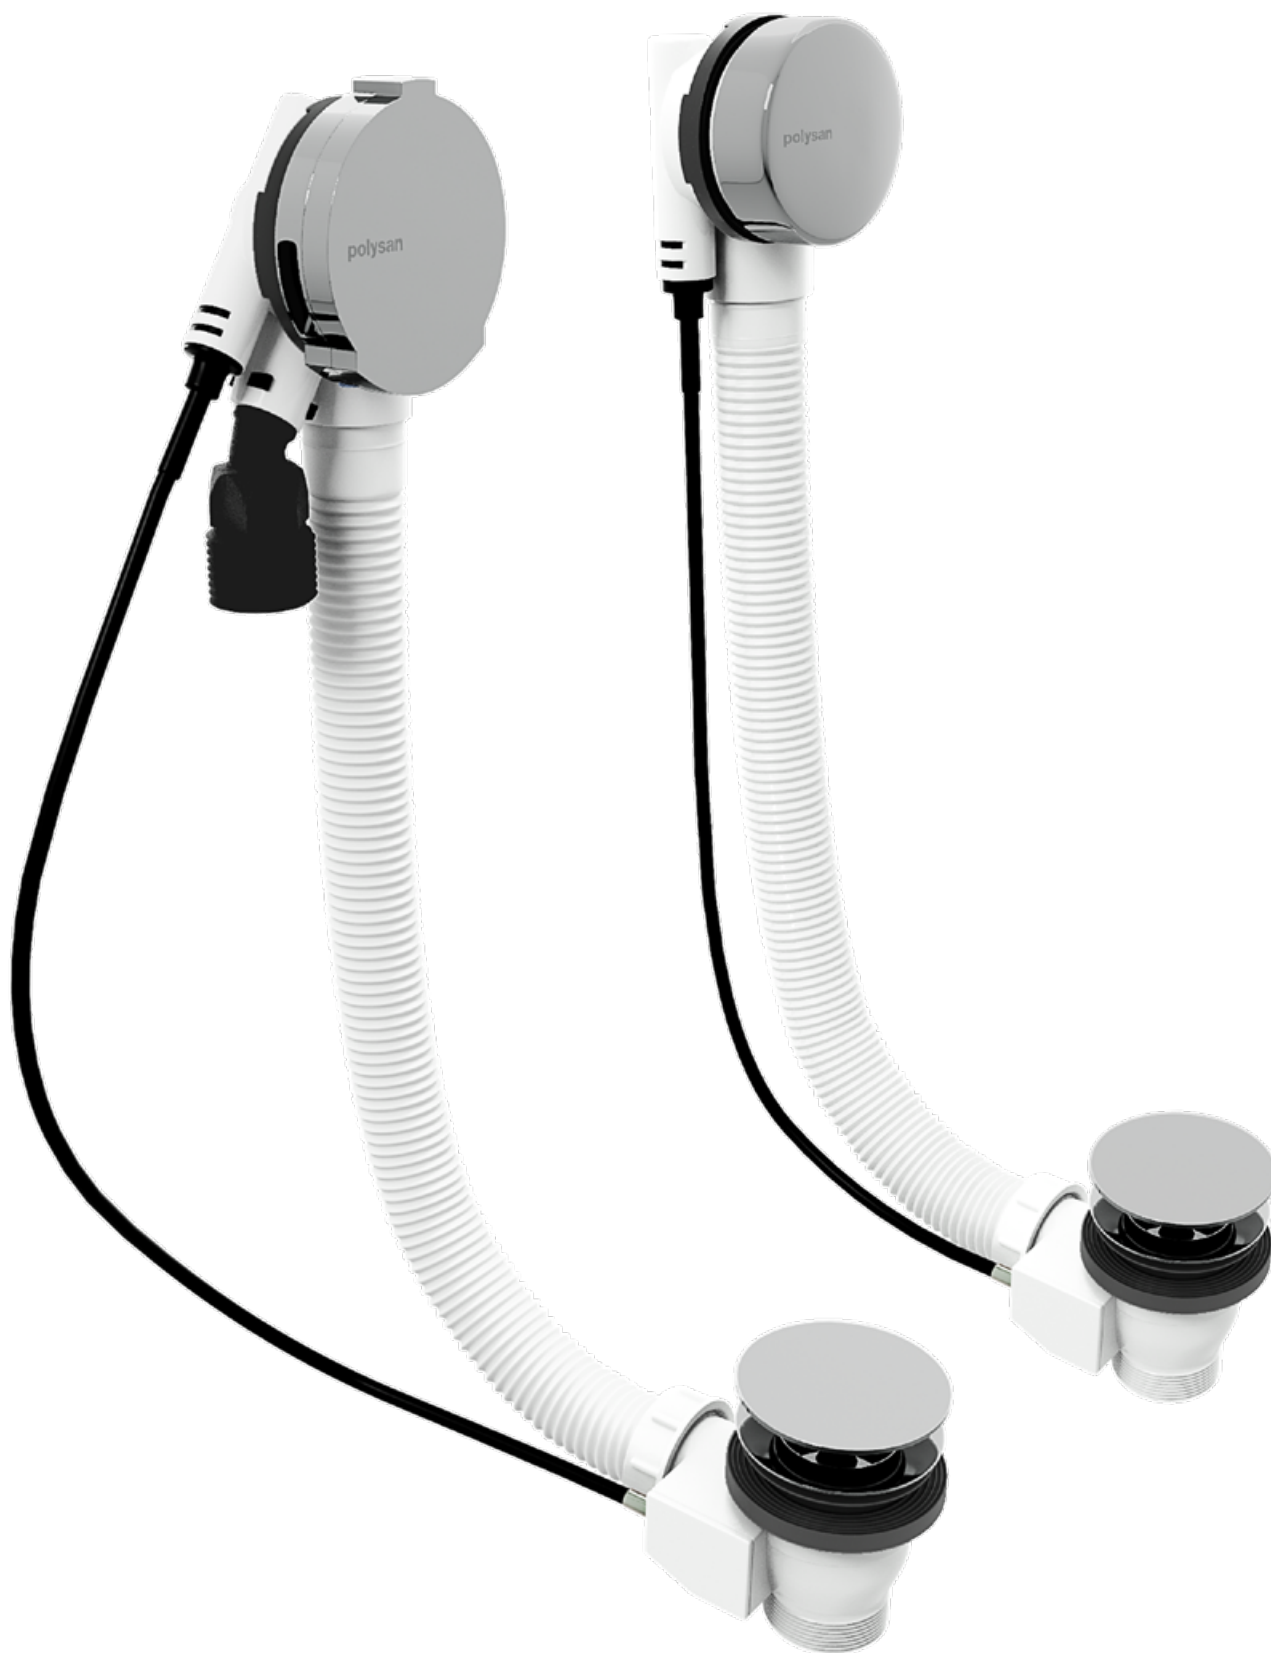

Installation instructions

Bath set for standard bathtub

polysan 

ADJUSTABLE AERATOR

**BATH SET WITH
OVERFLOW FILLING**

- 71851.XX
- 71853.XX
- 71855.XX
- 71857.XX

**BATH SET WITHOUT
OVERFLOW FILLING**

- 71850.XX
- 71852.XX
- 71854.XX
- 71856.XX

**BATH SET WITHOUT
OVERFLOW FILLING**

71850.XX
71852.XX
71854.XX
71856.XX

**BATH SET WITH
OVERFLOW FILLING**

71851.XX
71853.XX
71855.XX
71857.XX