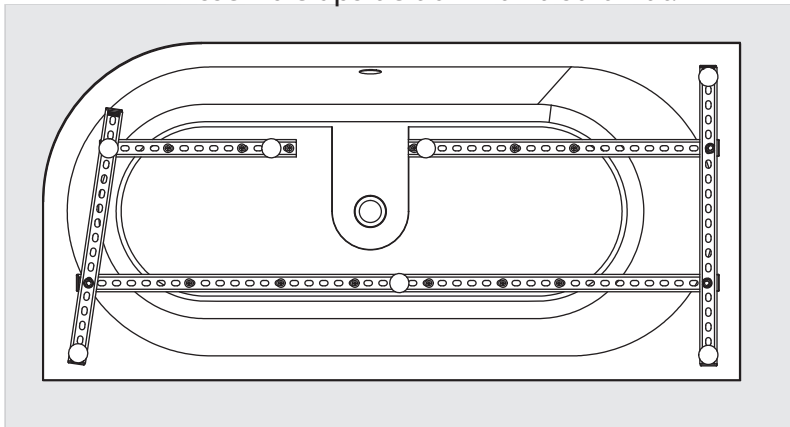

Assemble upside down on a soft mat.