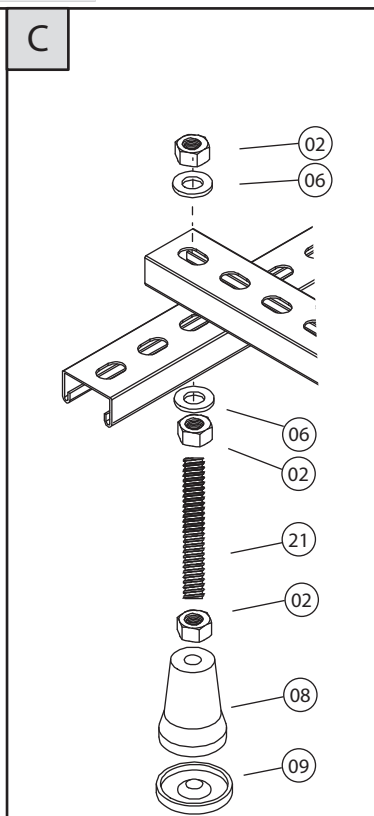

Assemble upside down on a soft mat.