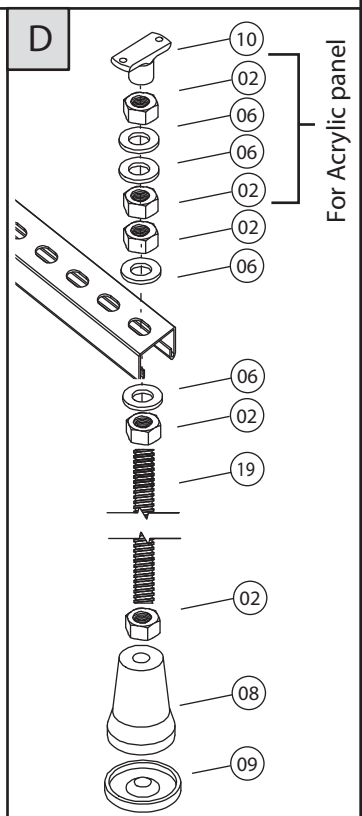

Assemble upside down on a soft mat.