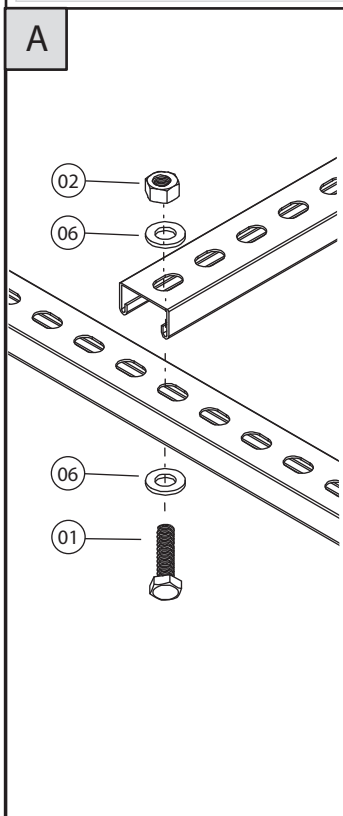

Assemble upside down on a soft mat.