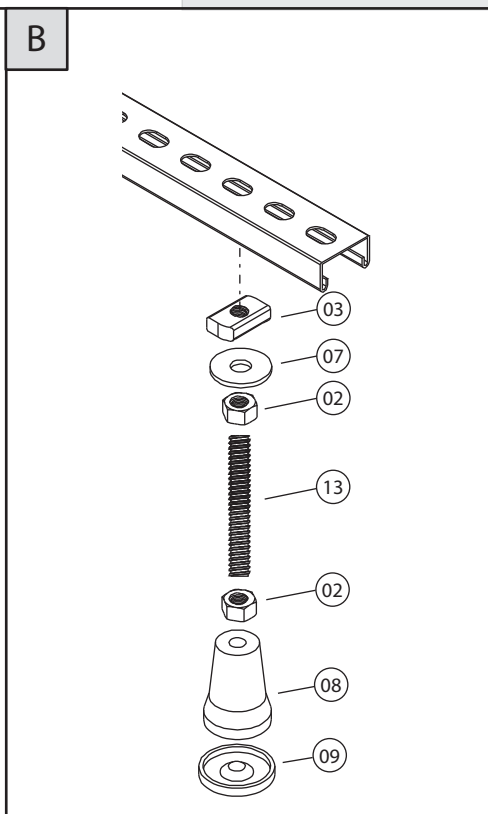

Assemble upside down on a soft mat.