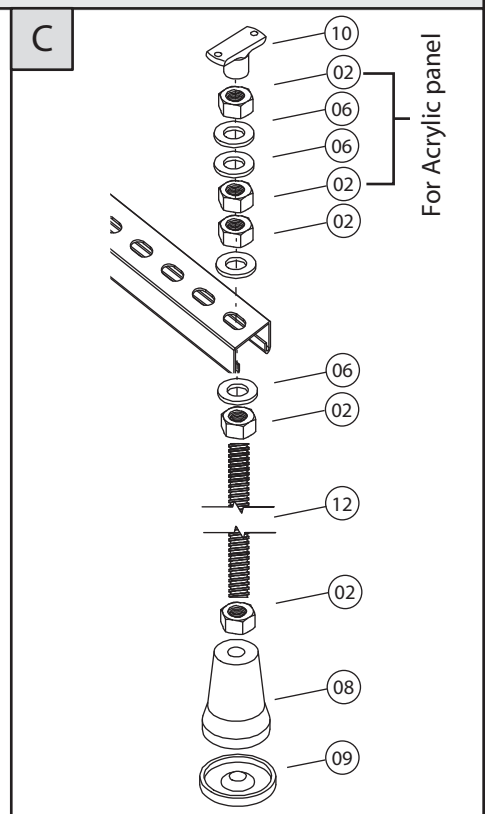

Assemble upside down on a soft mat.