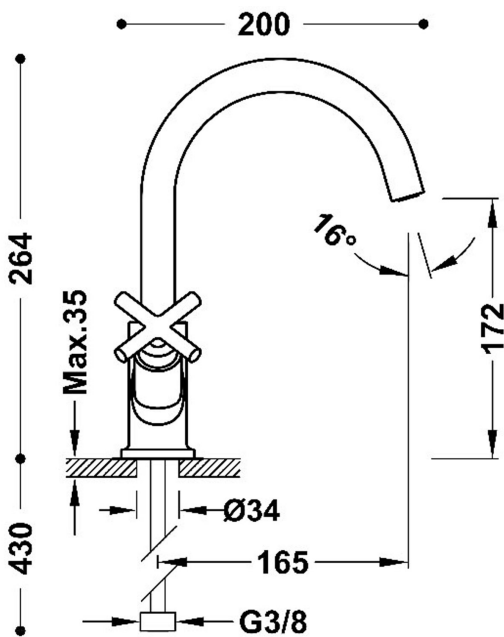

28320301

MONT BLANC

High two-handle washbasin mixer tap

- With handles
- G3/8 flexible hoses

- Chrome Finish
- Aerator:
- Spout swivel angle: 360
- Angle of rotation of mounts: 90
- Flow rate (l/min): 5,7
- Connecting element: FLEXIBLE G3/8"
- Acoustic group: I -
- Material: Low lead content brass
- Mount: 29916402
- Cold mount: 29916403
- New
- Corrosion resistance