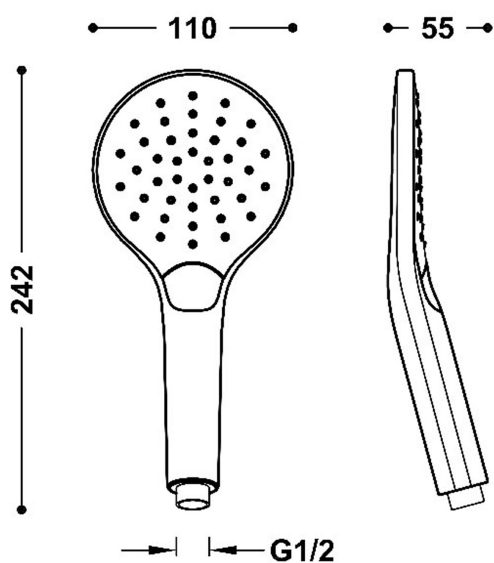

## 29963112AC

COMPLEMENTOS DUCHA

### ECO-DROP hand shower

- With 3 stream types
- Measurements: Ø 110 mm
- Anti-limescale nozzles

Steel Finish

Flow rate (l/min): 9

ABS hand shower

Connecting element: G1/2"

Acoustic group: I -

Hand shower measurements: 110