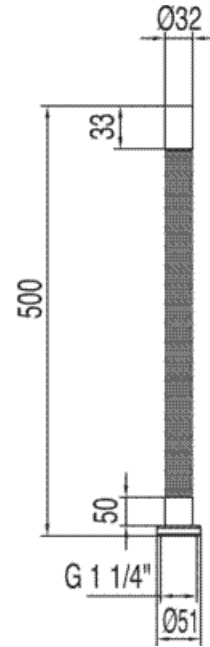

Flexible corrugated drain pipe; Brass long. 500 mm: chrome finish

Others

CRO 913463250