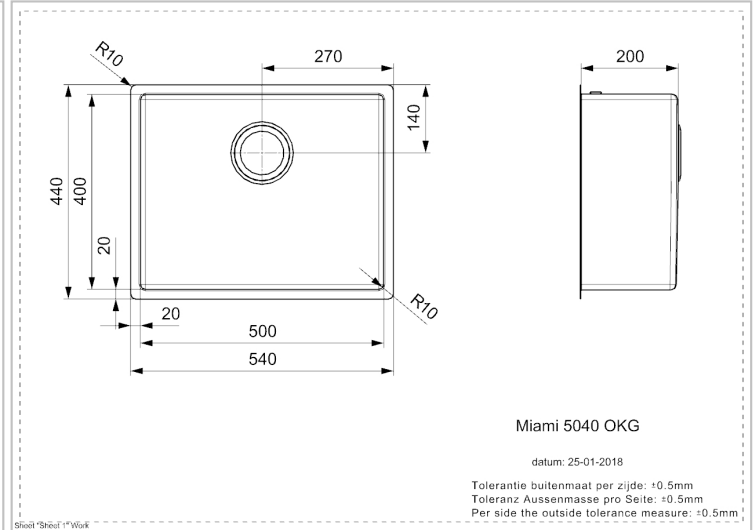

REGINOX

Miami 50x40 Gold

Quick Overview

Our Miami 50x40 sinks can be supplemented with a (complete) colored drain set.

The following drainsets fit the Miami 50x40:

drain set Gun Metal: M2900 (R32527) drain set Copper: M2910 (R32534) drain set Gold: M2920 (R32541)

Additional Information

Depth	200 mm
SKU	R30745
Outlet	3.5" outlet
Cabinet size	600 mm
Type sink	Square sinks
Size sink	500 x 400 mm
Color sink	Gold
Total dimension	540x 440 mm
Packaging	Box
Installation method	Undermount, Integrated, Semi-integrated