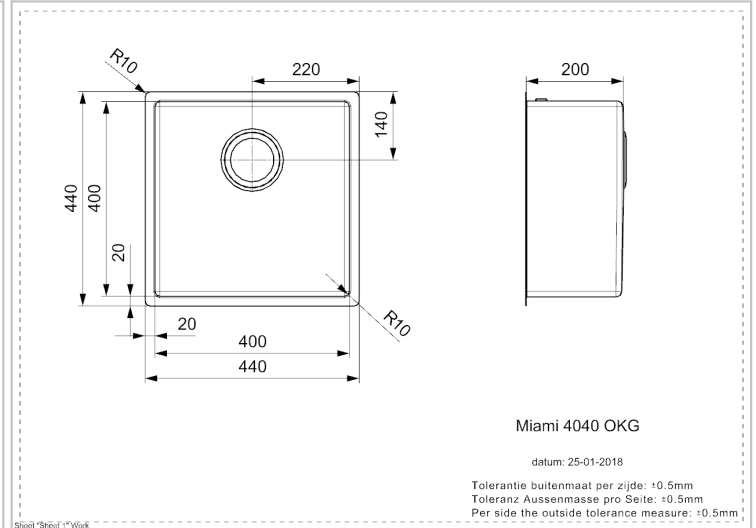

REGINOX

Miami 40x40 Gun Metal

Quick Overview

Our Miami 40x40 sinks can be supplemented with a (complete) colored drain set.

The following drainsets fit the Miami 40x40:

drain set Gun Metal: M2900 (R32527) drain set Copper: M2910 (R32534) drain set Gold: M2920 (R32541)

Additional Information

| | |
|---------------------|---|
| Depth | 200 mm |
| SKU | R30691 |
| Outlet | 3.5" outlet |
| Cabinet size | 500 mm |
| Type sink | Square sinks |
| Size sink | 400 x 400 mm |
| Color sink | Gun Metal |
| Total dimension | 440 x 440 mm |
| Packaging | Box |
| Installation method | Undermount, Integrated, Semi-integrated |