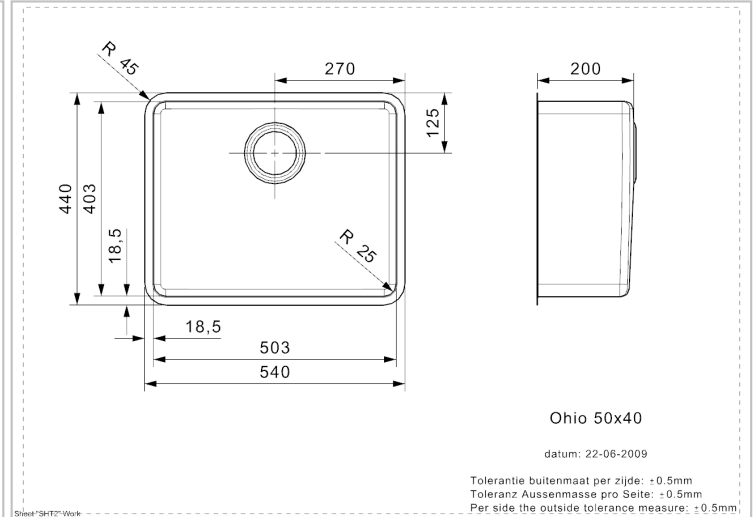

REGINOX

Ohio 50x40 Jet Black

Additional Information

Installation method	Undermount, Integrated, Semi-integrated
SKU	R32718
Depth	200 mm
Cabinet size	600 mm
Outlet	3.5" outlet
Size sink	503 x 403 mm
Total dimension	540x 440 mm
Packaging	Box