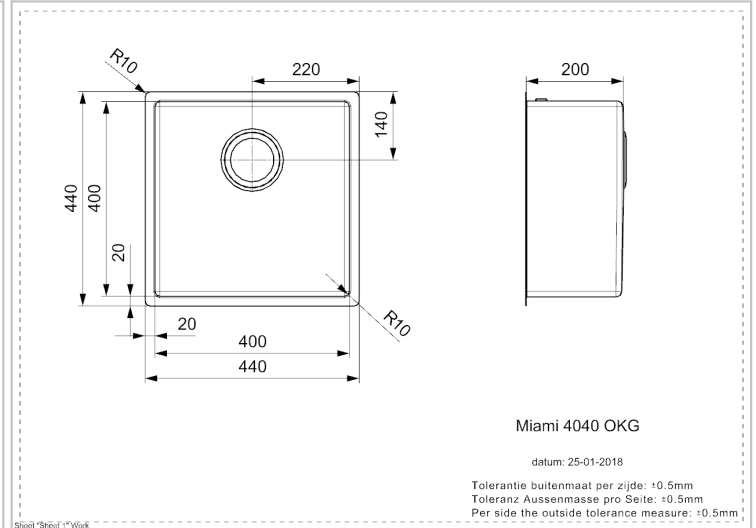

REGINOX

Miami 40x40 Gold

Additional Information

Depth	200 mm
SKU	R30714
Outlet	3.5" outlet
Cabinet size	500 mm
Type sink	Square sinks
Size sink	400 x 400 mm
Color sink	Gold
Total dimension	440 x 440 mm
Packaging	Box
Installation method	Undermount, Integrated, Semi-integrated