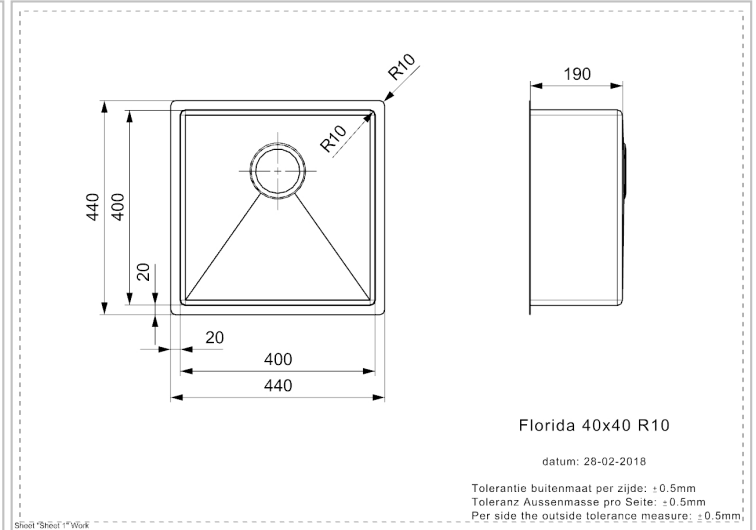

REGINOX

Florida 40x40

Additional Information

Depth	190 mm
SKU	R26274
Outlet	3.5" outlet
Cabinet size	450 mm
Type sink	Square sinks
Size sink	400 x 400 mm
Total dimension	440 x 440 mm
Installation method	Integrated
Packaging	Box