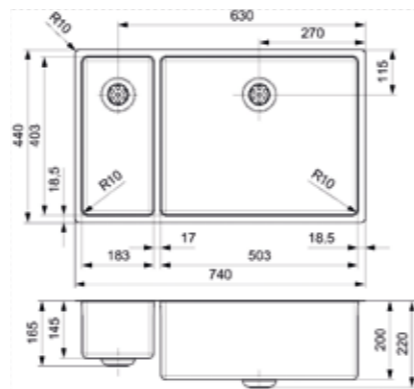

Article number
R28131

NEW YORK

18X40+50X40

Cabinet size 800 mm
Depth 145 + 200 mm
Sink unit dimensions 183 x 403 + 503 x 403 mm
Total dimensions 740 x 440 mm

Comfort plug | 10 mm radius
Popup R32428 available separately