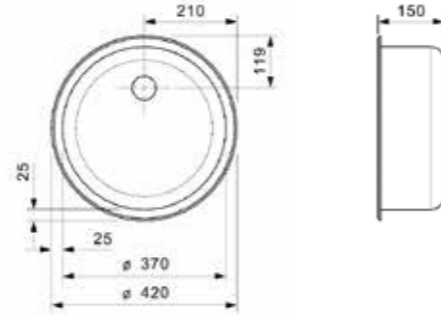

REGINOX
 SINCE 1976

OUR ATTRACTIVE BASIC LINE

R18
370 OSP
Cabinet size 450 mm
Depth 150 mm
Sink unit dimensions 370 mm
Total dimensions 420 mm

Article number
Ro0052

R18
3530 OSK
Cabinet size 400 mm
Depth 150 mm
Sink unit dimensions 300 x 352 mm
Total dimensions 350 x 398 mm