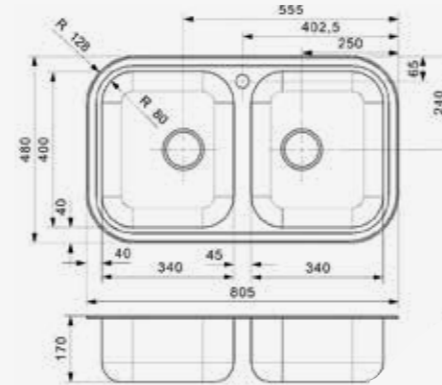

REGENT

20 LUX

Cabinet size 800 mm
 Depth 170 + 170 mm
 Sink unit dimensions 340 x 400 + 340 x 400 mm
 Total dimensions 805 x 480 mm

Article number
R28568

Popup R20357 available separately
 Tap hole is optional