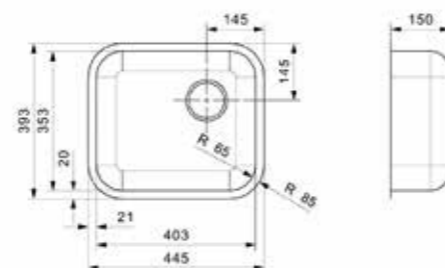

L18

4035 OKG
Cabinet size 450 mm
Depth 150 mm
Sink unit dimensions 403 x 353 mm
Total dimensions 445 x 393 mm