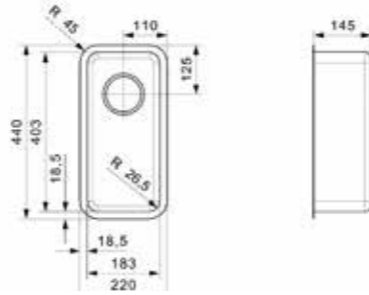

NIAGARA COMPLETE: INCLUDES A PLASTIC COLANDER, STAINLESS STEEL BOTTOMGRID- AND LID

THE USEFULL LEVEL DIFFERENCES OF THE **NIAGARA**

Article number **R25789**

NIAGARA

Cabinet size	600 mm
Depth	200 + 135 mm
Sink unit dimensions	343 x 403 + 160 x 403 mm
Total dimensions	540 x 440 mm

THE INNERRADIUS OF THESE SINKS IS 26,5 MM, THE BOTTOM RADIUS IS 15 MM

- 15 + 26,5 mm radius
- Easy to maintain

OHIO

18X40

Cabinet size 400 mm
Depth 145 mm
Sink unit dimensions 183 x 403 mm
Total dimensions 220 x 440 mm

Article number
R17579

Popup R22276 available separately

OHIO

4X40+18X40

Cabinet size 800 mm
Depth 180 + 145 mm
Sink unit dimensions 403 x 403 + 183 x 403 mm
Total dimensions 653 x 440 mm

Article number
R17593