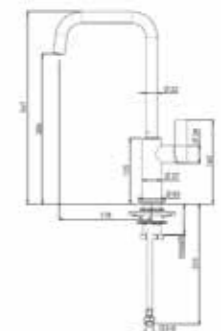

FLINT
BLACK
Article number **R31667**

Single-handle tap
Pull-out possibility