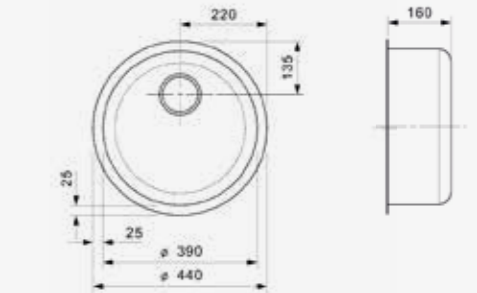

L18

390 KG-CC (304)

Cabinet size 450 mm
Depth 160 mm
Sink unit dimensions 390 mm
Total dimensions 440 mm