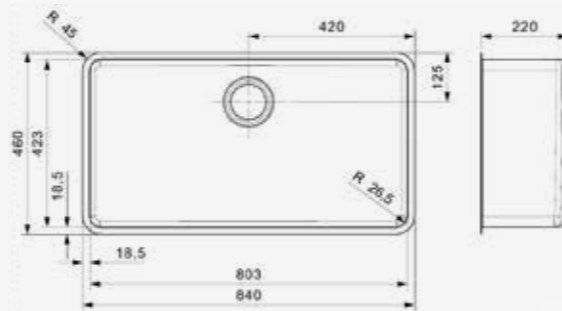

Cabinet size 900 mm
Depth 180 + 180 mm
Sink unit dimensions 403 x 403 + 403 x 403 mm
Total dimensions 873 x 440 mm

Article number
R16596

Popup R20357 available separately

OHIO

50X40

Cabinet size 600 mm
Depth 200 mm
Sink unit dimensions 503 x 403 mm
Total dimensions 540 x 440 mm

Article number
R15780

Popup R22276 available separately

OHIO

18X40+50X40

Cabinet size 800 mm
Depth 145 + 200 mm
Sink unit dimensions 183 x 403 + 503 x 403 mm
Total dimensions 753 x 440 mm

Article number
R15704

Popup R20357 available separately

OHIO

80X42

Cabinet size 900 mm
Depth 220 mm
Sink unit dimensions 803 x 423 mm
Total dimensions 840 x 460 mm

Article number
R15766

Popup R22276 available separately

OHIO

50X40+18X40