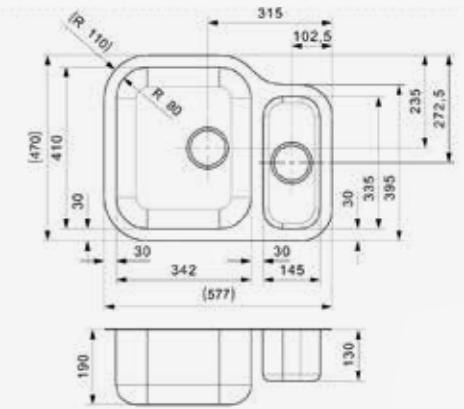

Article number
R16633

ALASKA

LEFT
 Cabinet size 600 mm
 Depth 190 + 130 mm
 Sink unit dimensions 342 x 410 + 145 x 335 mm
 Total dimensions 577 x 470 mm

Popup R20340 available separately

Article number
R19009

BOSTON L

Cabinet size 600 mm
 Depth 160 mm
 Sink unit dimensions 420 x 353 mm
 Total dimensions 490 x 490 mm

Popup R22276 available separately

Article number
R00670

ALASKA

RIGHT
 Cabinet size 600 mm
 Depth 130 + 190 mm
 Sink unit dimensions 145 x 335 + 342 x 410 mm
 Total dimensions 577 x 470 mm