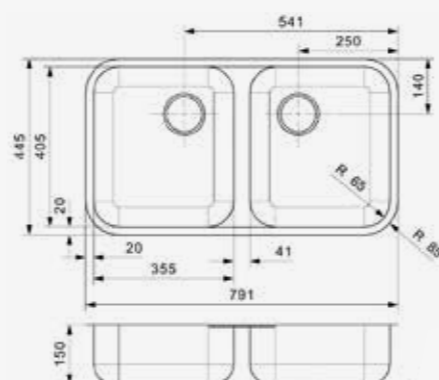

Article number
R03367

Popup R22276 available separately