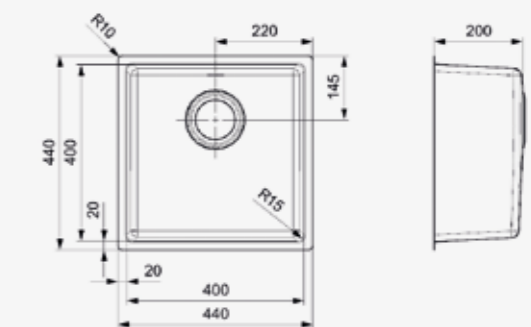

Article number
R32862

HOUSTON

34X40
Cabinet size 400 mm
Depth 200 mm
Sink unit dimensions 340 x 400 mm
Total dimensions 380 x 440 mm

Popup R22276 available separately

Article number
R32848

HOUSTON

40X40
Cabinet size 500 mm
Depth 200 mm
Sink unit dimensions 400 x 400 mm
Total dimensions 440 x 440 mm

Popup R22276 available separately

Article number
R32855

HOUSTON

50X40
Cabinet size 600 mm
Depth 200 mm
Sink unit dimensions 500 x 400 mm
Total dimensions 540 x 440 mm

Popup R22276 available separately

- 15 mm radius
- Depth of 200 mm