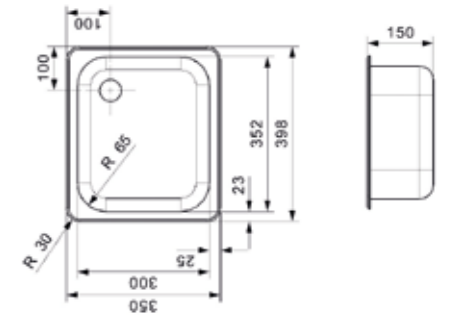

R18
370 OSP
Cabinet size 450 mm
Depth 150 mm
Sink unit dimensions 370 mm
Total dimensions 420 mm

Article number
Ro0052

R18
3530 OSK
Cabinet size 400 mm
Depth 150 mm
Sink unit dimensions 300 x 352 mm
Total dimensions 350 x 398 mm

Article number
Ro0373

R18
390 COMFORT
Cabinet size 450 mm
Depth 160 mm
Sink unit dimensions 390 mm
Total dimensions 440 mm

Article number
R26168

PopUp R32428 available separately
Comfort plug

R18
4035 OKG
Cabinet size 450 mm
Depth 150 mm
Sink unit dimensions 404 x 353 mm
Total dimensions 451 x 400 mm

Article number
Ro0991

PopUp R22276 available separately

R18
390 OSK
Cabinet size 450 mm
Depth 160 mm
Sink unit dimensions 390 mm
Total dimensions 440 mm

Article number
Ro0731

R18
4035 OSK
Cabinet size 450 mm
Depth 150 mm
Sink unit dimensions 404 x 353 mm
Total dimensions 451 x 400 mm

Article number
Ro0359

R18
2330 OSK
Cabinet size 400 mm
Depth 150 mm
Sink unit dimensions 296 x 236 mm
Total dimensions 342 x 282 mm

Article number
Ro0380

ATLANTIS
OSP
Cabinet size 450 mm
Depth 170 mm
Sink unit dimensions 380 x 315 mm
Total dimensions 460 x 460 mm

Article number
Ro0083

Single polished