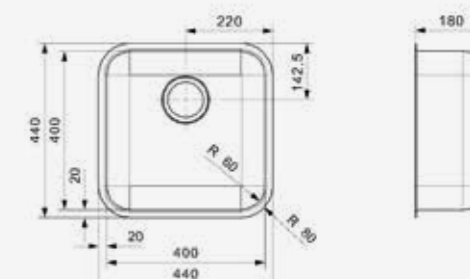

PHOENIX

50 RIGHT
 Cabinet size 600 mm
 Depth 200 mm
 Sink unit dimensions 500 x 365 mm
 Total dimensions 1000 x 510 mm

Article number
R32879

Sink with drainer, taphole and popup

MODERN LIFESTYLE DESIGN

CLEAN LINES
ZERO MM INNER RADIUS

ONTARIO

40 X 40
 Cabinet size 500 mm
 Depth 190 mm
 Sink unit dimensions 403 x 403 mm
 Total dimensions 440 x 440 mm

Article number
R19887

Popup R22276 available separately

ONTARIO

50 X 40
 Cabinet size 600 mm
 Depth 190 mm
 Sink unit dimensions 503 x 403 mm
 Total dimensions 540 x 440 mm

Article number
R20098

Popup R22276 available separately

ONTARIO

70 X 40
 Cabinet size 800 mm
 Depth 190 mm
 Sink unit dimensions 703 x 403 mm
 Total dimensions 740 x 440 mm

Article number
R25352

Popup R22276 available separately

MADE OUT OF THE BEST STEEL

IB
40X40
Cabinet size 500 mm
Depth 180 mm
Sink unit dimensions 400 x 400 mm
Total dimensions 440 x 440 mm

Article number
R32015

Popup R22276 available separately

IB
50X40
Cabinet size 600 mm
Depth 200 mm
Sink unit dimensions 500 x 400 mm
Total dimensions 540 x 440 mm