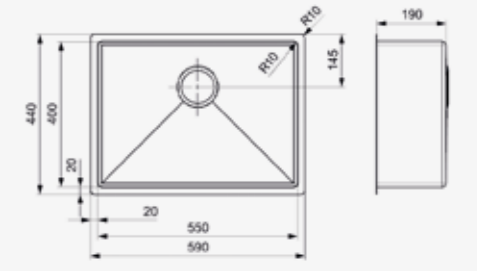

FLORIDA

45X40
Cabinet size 600 mm
Depth 190 mm
Sink unit dimensions 450 x 400 mm
Total dimensions 490 x 440 mm

Elegant and sleek design
Practical depth of 190 mm

Article number
R26281

FLORIDA

50X40
Cabinet size 600 mm
Depth 190 mm
Sink unit dimensions 500 x 400 mm
Total dimensions 540 x 440 mm

Elegant and sleek design
Practical depth of 190 mm

Article number
R30783

FLORIDA

55X40
Cabinet size 700 mm
Depth 190 mm
Sink unit dimensions 550 x 400 mm
Total dimensions 590 x 440 mm

Elegant and sleek design
Practical depth of 190 mm