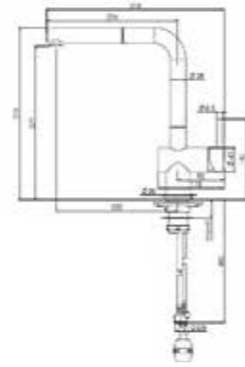

JAPURA
BLACK
Article number **R31551**

Single-handle tap
Pull-out possibility