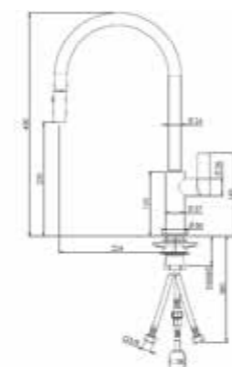

YADKIN
BLACK
Article number **R31681**

Single-handle tap