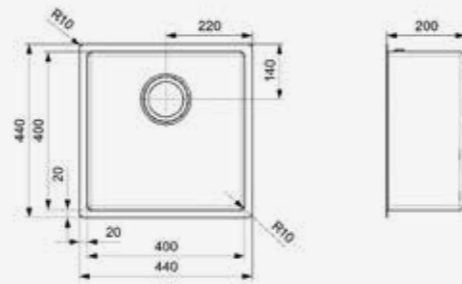

PVD-technic | 10 mm radius
200 mm deep

Article number
R30721

MIAMI
50X40 GUN METAL

Cabinet size 600 mm
Depth 200 mm
Sink unit dimensions 500 x 400 mm
Total dimensions 540 x 440 mm

PVD-technic | 10 mm radius
200 mm deep

Article number
R30707

MIAMI
40X40 COPPER

Cabinet size 500 mm
Depth 200 mm
Sink unit dimensions 400 x 400 mm
Total dimensions 440 x 440 mm

PVD-technic | 10 mm radius
200 mm deep

Article number
R30738

MIAMI
50X40 COPPER