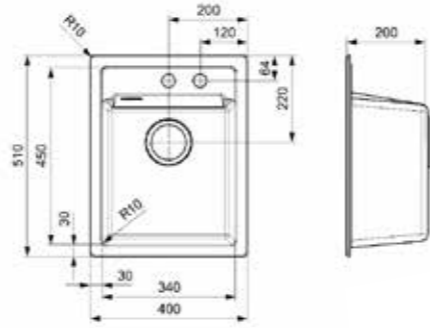

GREY SILVERY

CAFFÈ SILVERY

THE POWER
OF **GRANITE**

AMSTERDAM 34
BLACK SILVERY

Cabinet size 600 mm
Depth 200 mm
Sink unit dimensions 364 x 340 mm
Total dimensions 510 x 400 mm

-  PURE WHITE
R33579
-  DARK CHOCOLATE
R33555
-  BLACK SILVERY
R33531