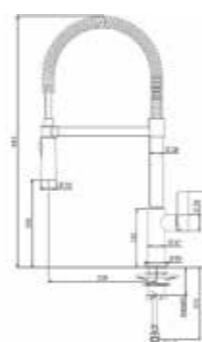

MODERN DESIGNED KITCHEN TAPS