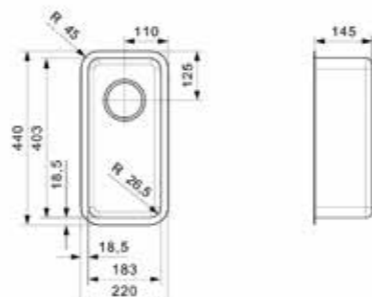

OHIO

18X40 MIDNIGHT SKY

Cabinet size 400 mm
Depth 145 mm
Sink unit dimensions 183 x 403 mm
Total dimensions 220 x 440 mm

Article number
R25918

Popup R22276 available separately