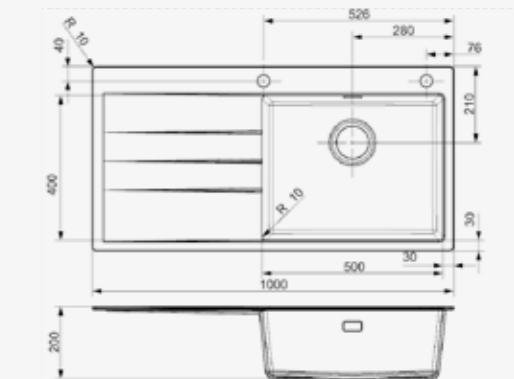

- Unique design
- Scratch and stain resistant
- Hygienic, easy to clean and maintain
- Sink is reversible

BREDA 10
BLACK SILVERY RIGHT

Cabinet size 600 mm
Depth 200 mm
Sink unit dimensions 500 x 365 mm
Total dimensions 1000 x 510 mm