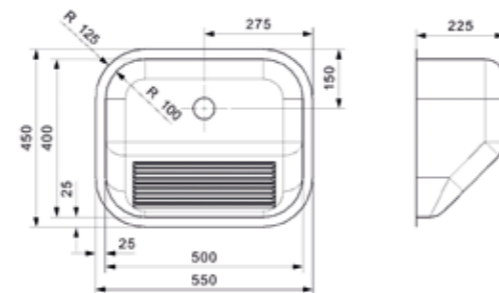

MOSCOW

OKG
Cabinet size 450 mm
Depth 180 mm
Sink unit dimensions 390 mm
Total dimensions 520 mm

PopUp R32428 available separately

Artikelnummer
R03435

JUMBO

Cabinet size 900 mm
Depth 230 mm
Sink unit dimensions 750 x 410 mm
Total dimensions 860 x 510 mm

Article number
R18354

OTTAWA

OSP WALL MOUNT SET
Cabinet size 600 mm
Depth 225 mm
Sink unit dimensions 500 x 400 mm
Total dimensions 550 x 450 mm

Sink includes overflow and wall mount set | Also available without overflow and/or wall mount set on request

Article number
R04029

THE BENEFITS OF THE DELTA

In terms of manufacturing this Delta is based on existing moulds that are familiar to Reginox, meaning the Delta10 can be rapidly produced at a lower cost which benefits our customers. With a bowl depth of 180 mm, steel gauge of 0,6 mm and overall size of 860x500 mm this sink is a flawless addition to any budget kitchen on the project market.

DELTA 10

Cabinet size 500 mm
Depth 180 mm
Sink unit dimensions 340 x 400 mm
Total dimensions 860 x 500 mm

Article number
R30479

Tap holes are optional | Only available per pallet of 100 pieces | Sink is reversible

REGINOX
SINCE 1976

OUR ATTRACTIVE BASIC LINE