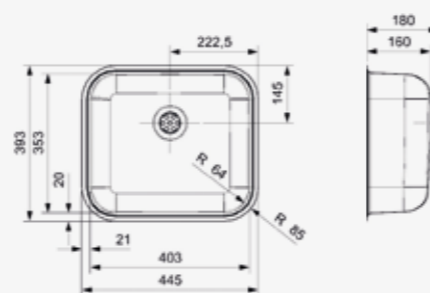

Article number
R14387

Sink is without overflow

COLORADO

KG-CC (304)

Cabinet size 450 mm
Depth 160 mm
Sink unit dimensions 403 x 353 mm
Total dimensions 445 x 393 mm

Article number
R24324

Popup R32428 available separately
Sink is without overflow