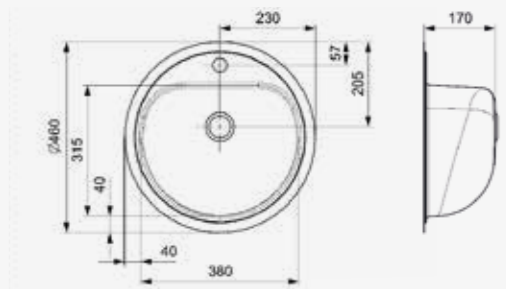

R18
370 OSP
Cabinet size 450 mm
Depth 150 mm
Sink unit dimensions 370 mm
Total dimensions 420 mm

Article number
Ro0052

R18
3530 OSK
Cabinet size 400 mm
Depth 150 mm
Sink unit dimensions 300 x 352 mm
Total dimensions 350 x 398 mm

Article number
Ro0373

R18
390 COMFORT
Cabinet size 450 mm
Depth 160 mm
Sink unit dimensions 390 mm
Total dimensions 440 mm

Article number
R26168

PopUp R32428 available separately
Comfort plug

R18
4035 OKG
Cabinet size 450 mm
Depth 150 mm
Sink unit dimensions 404 x 353 mm
Total dimensions 451 x 400 mm

Article number
Ro0991

PopUp R22276 available separately

R18
390 OSK
Cabinet size 450 mm
Depth 160 mm
Sink unit dimensions 390 mm
Total dimensions 440 mm

Article number
Ro0731

R18
4035 OSK
Cabinet size 450 mm
Depth 150 mm
Sink unit dimensions 404 x 353 mm
Total dimensions 451 x 400 mm

Article number
Ro0359

R18
2330 OSK
Cabinet size 400 mm
Depth 150 mm
Sink unit dimensions 296 x 236 mm
Total dimensions 342 x 282 mm

Article number
Ro0380

ATLANTIS
OSP
Cabinet size 450 mm
Depth 170 mm
Sink unit dimensions 380 x 315 mm
Total dimensions 460 x 460 mm

Article number
Ro0083

Single polished