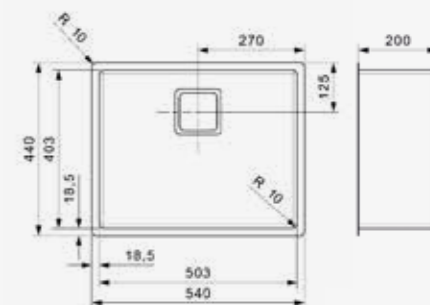

Popup R22320 available separately

Article number
R28025

TEXAS

40X40
Cabinet size 500 mm
Depth 180 mm
Sink unit dimensions 403 x 403 mm
Total dimensions 440 x 440 mm

Popup R22320 available separately

Article number
R28032

TEXAS

50X40
Cabinet size 600 mm
Depth 200 mm
Sink unit dimensions 503 x 403 mm
Total dimensions 540 x 440 mm

Popup R22320 available separately

REGENERATION AND **GROWTH**

Following on from our successful Nevada range Reginox has introduced Phoenix. Made from high grade polished steel for a contemporary look, it is available in both hands and 2 sizes. The Phoenix boasts a square strainer, modern design overflow and tapwing. These unique features have been transferred from the Nevada. With a smooth drainer and large bowls the Phoenix range is ideal for all sink uses and is especially useful for large items which may not fit into a dishwasher or that needs extra care handwashing. It also has seamless exterior radiuses of 10 mm meaning both vertically and horizontally this sink is easy to keep clean and avoid build-up of bacteria and dirt.