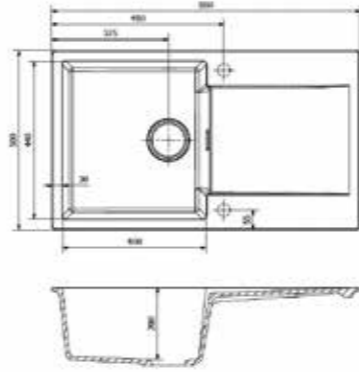

PURE WHITE
R30912

GREY SILVERY
R30936

DARK CHOCOLATE
R33142

CAFFE SILVERY
R30943

BLACK SILVERY
R30929

- Unique design
- Scratch and stain resistant
- Hygienic, easy to clean and maintain
- Sink is reversible