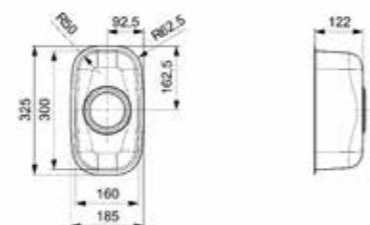

L18

3016 KG
Cabinet size 400 mm
Depth 122 mm
Sink unit dimensions 160 x 300 mm
Total dimensions 185 x 325 mm

Article number
R02056