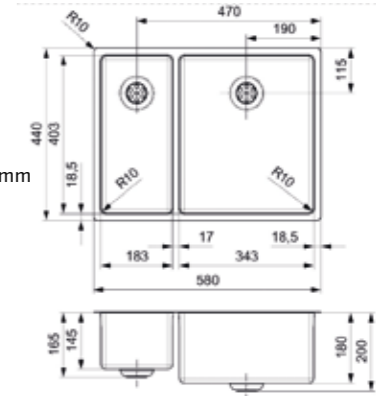

NEW YORK

18 X 40 + 34 X 40

Cabinet size 600 mm
Depth 145 + 180 mm
Sink unit dimensions 183 x 403 mm + 343 x 403 mm
Total dimensions 580 x 440 mm