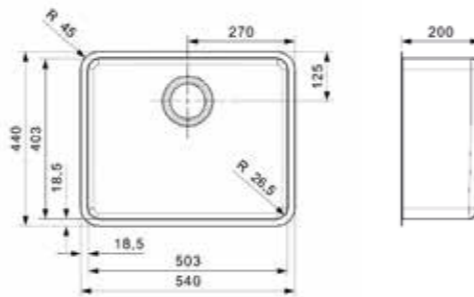

Popup R20357 available separately

OHIO

40X40

Cabinet size 500 mm
Depth 180 mm
Sink unit dimensions 403 x 403 mm
Total dimensions 440 x 440 mm

Article number
R15957

Popup R22276 available separately

OHIO

40X40+40X40

Cabinet size 900 mm
Depth 180 + 180 mm
Sink unit dimensions 403 x 403 + 403 x 403 mm
Total dimensions 873 x 440 mm

Article number
R16596

Popup R20357 available separately

OHIO

50X40

Cabinet size 600 mm
Depth 200 mm
Sink unit dimensions 503 x 403 mm
Total dimensions 540 x 440 mm

Article number
R15780

Popup R22276 available separately

OHIO

18X40+50X40

Cabinet size 800 mm
Depth 145 + 200 mm
Sink unit dimensions 183 x 403 + 503 x 403 mm
Total dimensions 753 x 440 mm

Article number
R15704