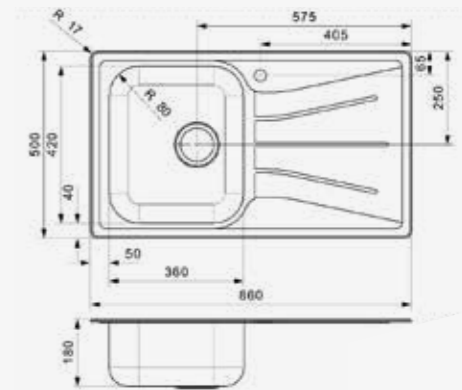

DIPLOMAT

10 LUX

Cabinet size 500 mm
Depth 180 mm
Sink unit dimensions 360 x 420 mm
Total dimensions 860 x 500 mm

Pop-up R22276 available separately
Tap hole is optional | Sink is reversible

Article number
R02216