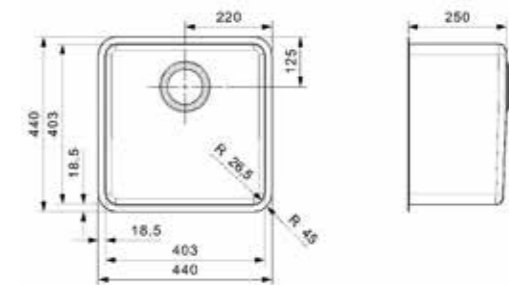

OHIO

40X40 TAPWING

Cabinet size 500 mm
Depth 180 mm
Sink unit dimensions 403 x 403 mm
Total dimensions 440 x 510 mm

Article number
R15803

Popup R22276 available separately

OHIO

50X40 TAPWING

Cabinet size 600 mm
Depth 200 mm
Sink unit dimensions 503 x 403 mm
Total dimensions 540 x 510 mm

Article number
R15698

Popup R22276 available separately

KANSAS SINKS ARE 25 CM DEEP

LOOK AT PAGE 81 FOR KANSAS CLEAN & CARE SINKS

MATCHING ACCESSORIES
TO FIND ON PAGE 106

KANSAS

40X40

Cabinet size 500 mm
Depth 250 mm
Sink unit dimensions 403 x 403 mm
Total dimensions 440 x 440 mm

Article number
R19047

Popup R22276 available separately

KANSAS

50X40

Cabinet size 600 mm
Depth 250 mm
Sink unit dimensions 503 x 403 mm
Total dimensions 540 x 440 mm

Article number
R19054

Popup R22276 available separately