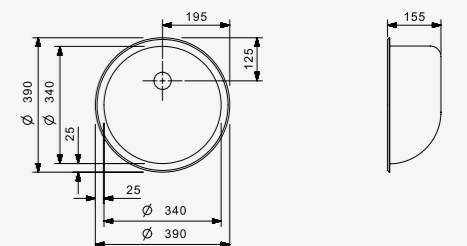

AMAZONE

Cabinet size 400 mm
Depth 155 mm
Sink unit dimensions 340 mm
Total dimensions 390 mm

Article number
R00632

Excluding siphon | Single polished

THE VERSATILE COMBINATIONS OF GRANITE

Our range of granite sinks are made from a powerful combination of granite and synthetic resin. We have three ranges available, Amsterdam, Harlem and Breda, in a total of 17 models and 5 colours: Pure White, Black Silvery, Grey Silvery, Caffè Silvery and Dark Chocolate.