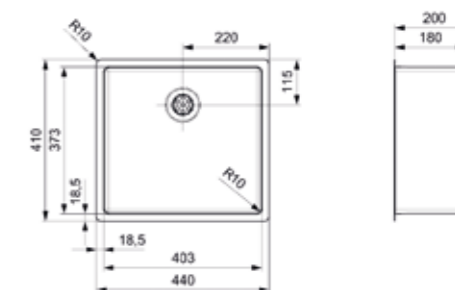

Article number
R32992