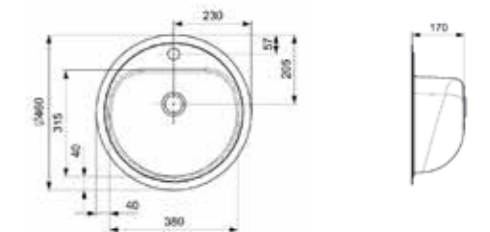

AMAZONE

Cabinet size 400 mm
Depth 155 mm
Sink unit dimensions 340 mm
Total dimensions 390 mm

Article number
R00632

Excluding siphon | Single polished

THE VERSATILE COMBINATIONS OF GRANITE

Our range of granite sinks are made from a powerful combination of granite and synthetic resin. We have three ranges available, Amsterdam, Harlem and Breda, in a total of 17 models and 5 colours: Pure White, Black Silvery, Grey Silvery, Caffè Silvery and Dark Chocolate.