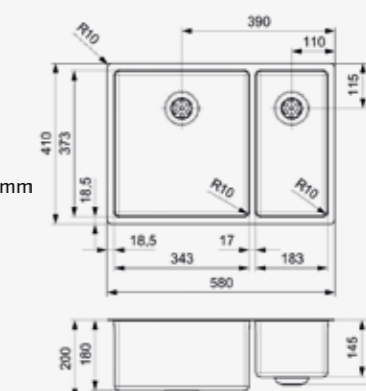

NEW YORK'S NEAREST NEIGHBOUR

Just as New Jersey is the geographical extension of global city New York, the New Jersey line is an extension of our best seller: the New York sink. The New Jersey is also a very modern design sink with an internal and external radius of 10 mm and a deep-drawn plug. The difference lies in the slightly smaller horizontal depth (37 cm instead of 40 cm). This means the New Jersey makes it even easier to fit taps in worktops of 60 cm deep.

NEW JERSEY

40 X 37
Cabinet size 500 mm
Depth 180 mm
Sink unit dimensions 403 x 373 mm
Total dimensions 440 x 410 mm

Comfort plug | 10 mm radius
Popup R32428 available separately

NEW JERSEY

50 X 37
Cabinet size 600 mm
Depth 200 mm
Sink unit dimensions 503 x 373 mm
Total dimensions 540 x 410 mm

Comfort plug | 10 mm radius
Popup R32428 available separately

NEW JERSEY

18 X 37 + 34 X 37
Cabinet size 600 mm
Depth 145 + 180 mm
Sink unit dimensions 183 x 373 mm + 343 x 373 mm
Total dimensions 580 x 410 mm

Comfort plug | 10 mm radius
Popup R32428 available separately

NEW JERSEY

34 X 37 + 18 X 37
Cabinet size 600 mm
Depth 180 + 145 mm
Sink unit dimensions 343 x 373 mm + 183 x 373 mm
Total dimensions 580 x 410 mm

Comfort plug | 10 mm radius
Popup R32428 available separately