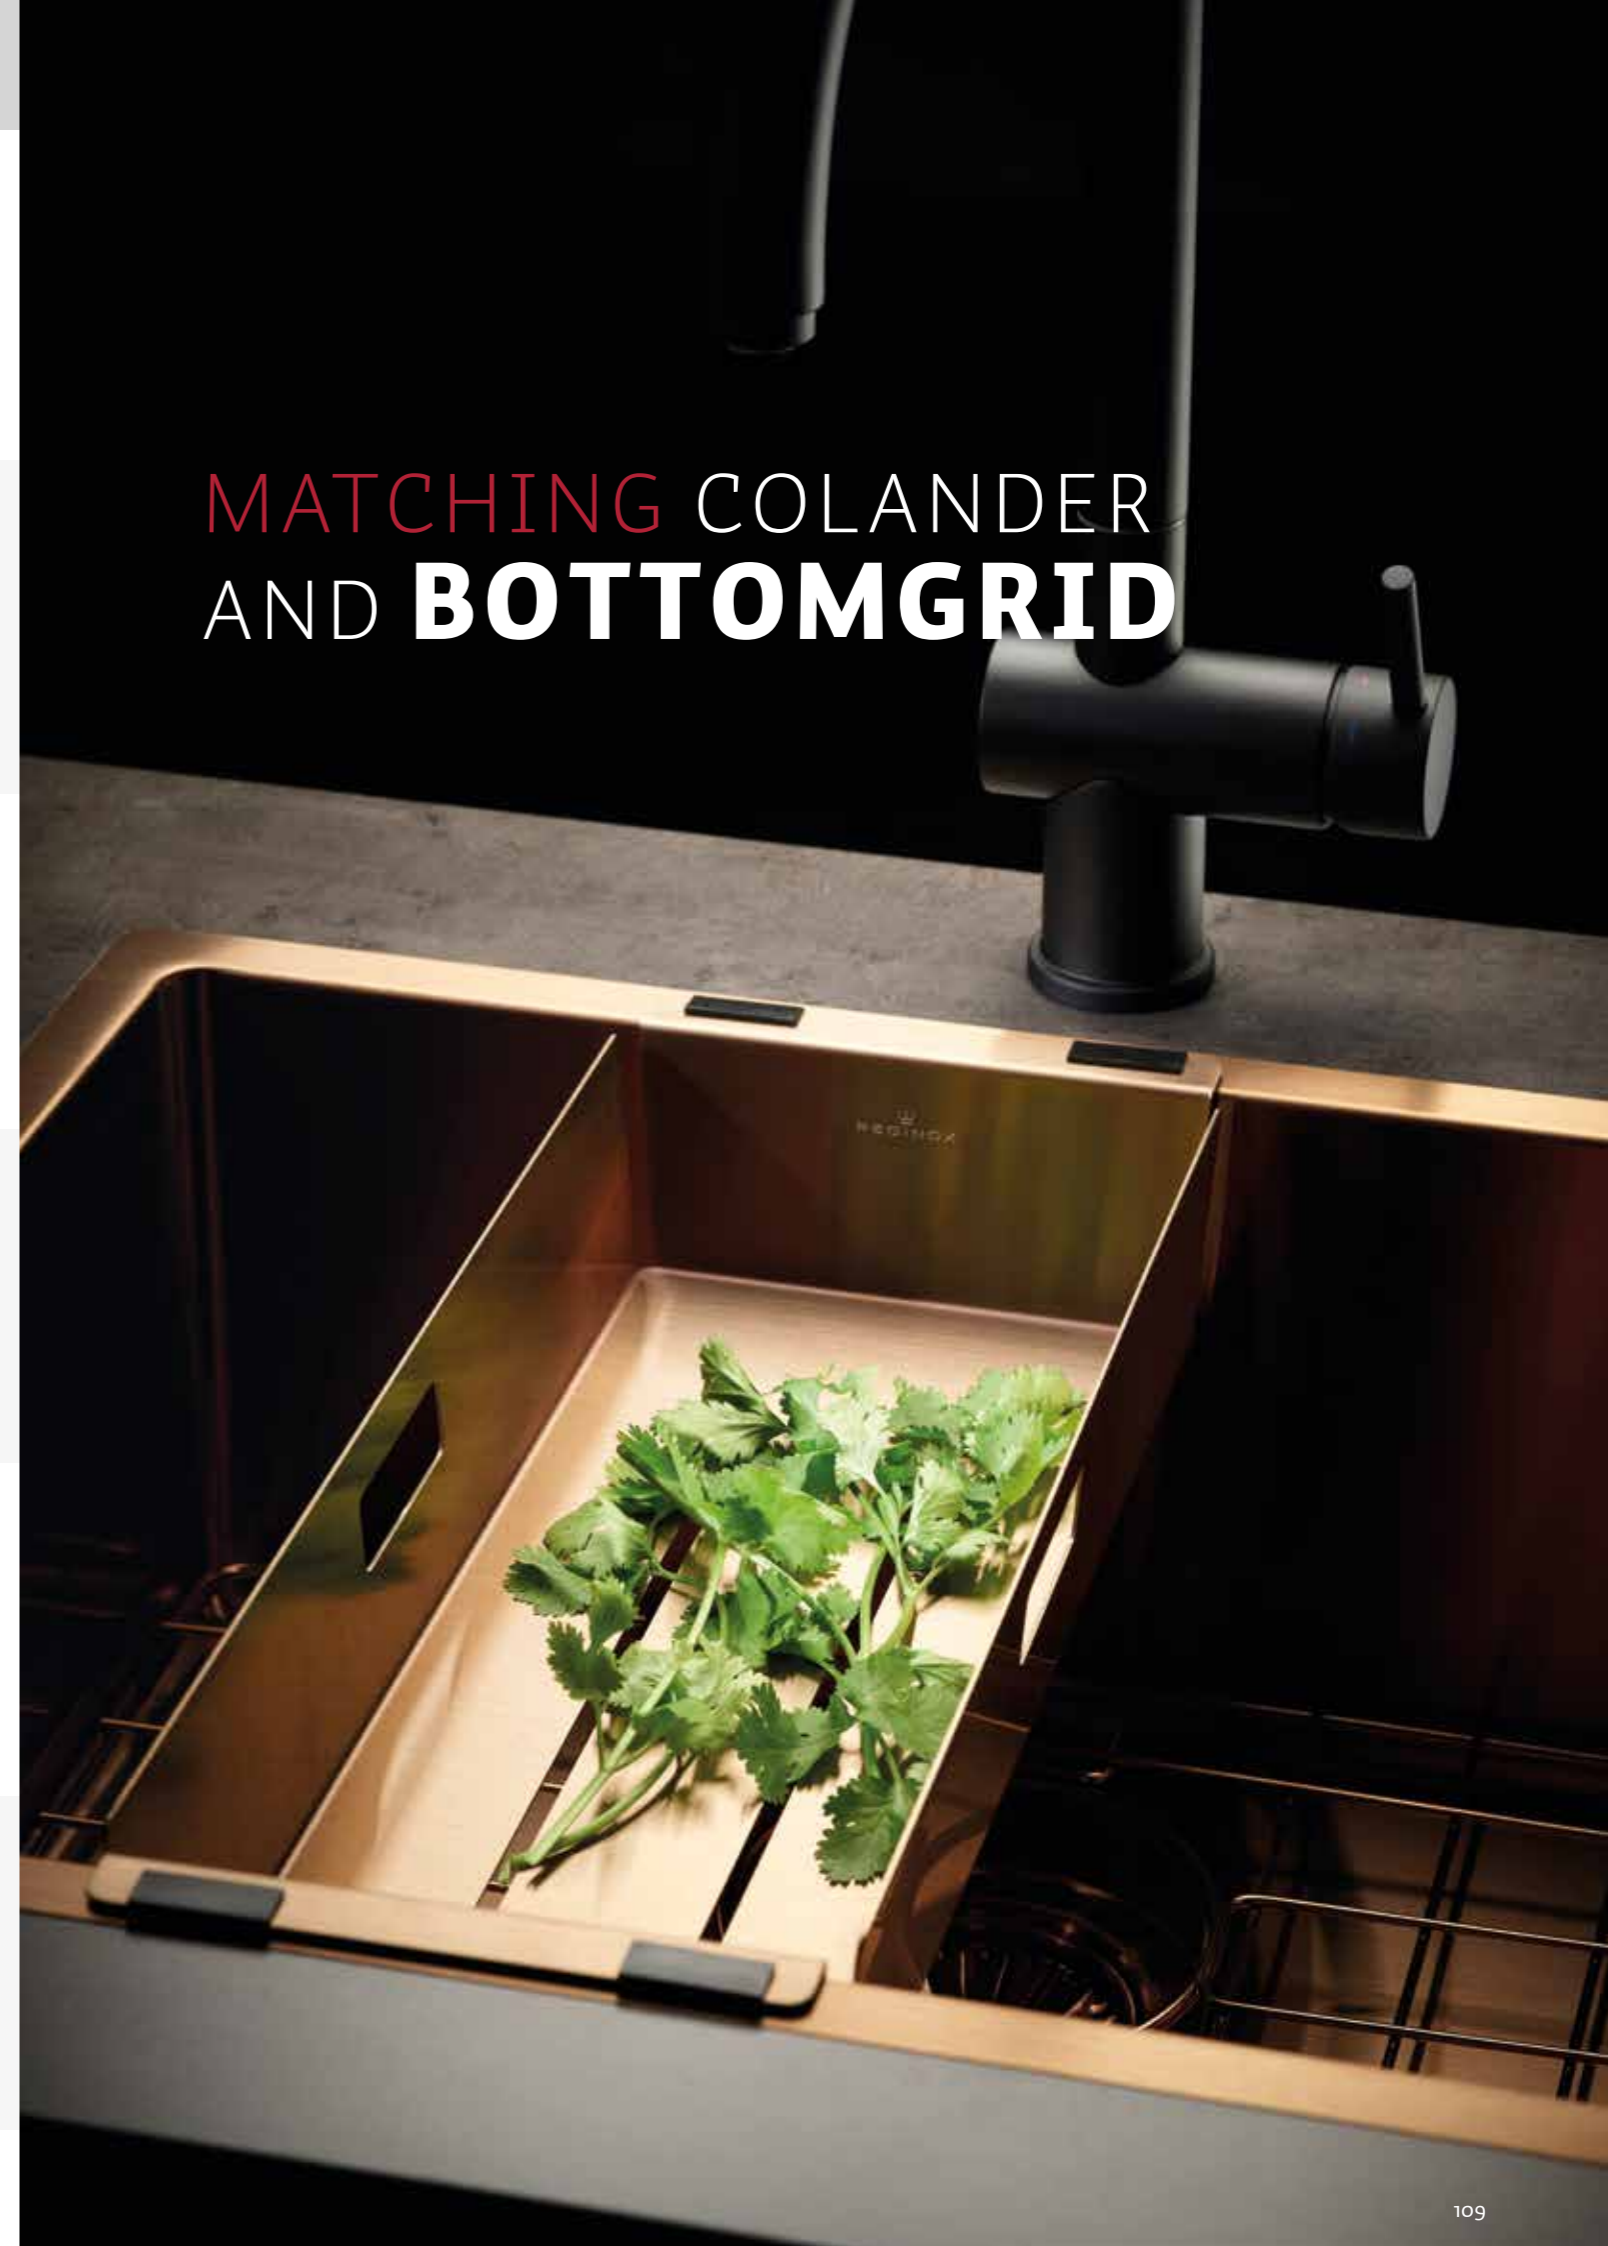

CUTTINGBOARD WOOD

Suitable for L18 370 and R18 370

Suitable for Texas, Ohio, Kansas, New York

Article number

R19986

R22702

STANDPIPE

10 CM

15 CM

3,5"

Article number

R33821

R20234

R26434

SOAP DISPENSER

CHROME

Article number

R20180

INOX CARE

Article number

R15278

CLIPS

UNDERMOUNT CLIPS (6 PIECES)

Article number

R18996

SYPHON

SYPHON CHROME 1,25"

STANDARD SYPHON

Article number

R18941

R18934

MATCHING COLANDER AND BOTTOMGRID