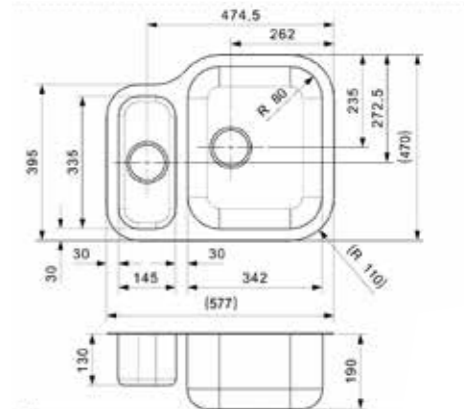

ALASKA

RIGHT
Cabinet size 600 mm
Depth 130 + 190 mm
Sink unit dimensions 145 x 335 + 342 x 410 mm
Total dimensions 577 x 470 mm

Popup R20340 available separately