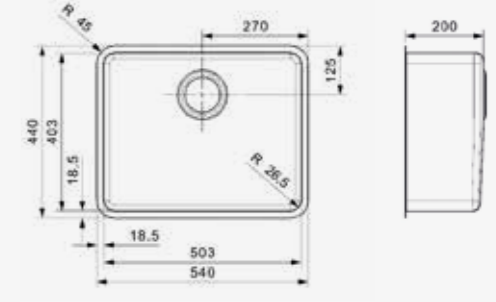

Article number
R32725

Popup R22276 available separately

OHIO

40X40 ARCTIC WHITE

Cabinet size 500 mm
Depth 180 mm
Sink unit dimensions 403 x 403 mm
Total dimensions 440 x 440 mm

Article number
R25925

Popup R22276 available separately

OHIO

50X40 ARCTIC WHITE

Cabinet size 600 mm
Depth 200 mm
Sink unit dimensions 503 x 403 mm
Total dimensions 540 x 440 mm

Article number
R25956

Popup R22276 available separately

OHIO

40X40 ATOMIC GREY

Cabinet size 500 mm
Depth 180 mm
Sink unit dimensions 403 x 403 mm
Total dimensions 440 x 440 mm

Article number
R29404

Popup R22276 available separately

OHIO

50X40 ATOMIC GREY

Cabinet size 600 mm
Depth 200 mm
Sink unit dimensions 503 x 403 mm
Total dimensions 540 x 440 mm

Article number
R29411

Popup R22276 available separately

OHIO

50X40 MIDNIGHT SKY

Cabinet size 600 mm
Depth 200 mm
Sink unit dimensions 503 x 403 mm
Total dimensions 540 x 440 mm

Article number
R25970

Popup R22276 available separately

OHIO

50X40 JET BLACK TAPWING

Cabinet size 600 mm
Depth 200 mm
Sink unit dimensions 503 x 403 mm
Total dimensions 540 x 510 mm