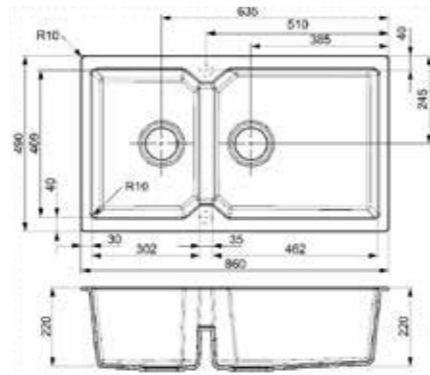

BREDA 20
GREY SILVERY

Cabinet size 900 mm
Depth 220 mm
Sink unit dimensions 302 x 409 + 462 x 409 mm
Total dimensions 860 x 490 mm

PURE WHITE
R33722

GREY SILVERY
R33715

DARK CHOCOLATE
R33708

CAFFE SILVERY
R33692

BLACK SILVERY
R33685

- Unique design
- Scratch and stain resistant
- Hygienic, easy to clean and maintain
- Sink is reversible

WHERE TRADITIONAL MEETS
CONTEMPORARY

Our ceramic sinks are a contemporary alternative to other materials in our range and can be an effective feature piece in any kitchen. These sinks are made in fireclay ovens meaning they are superior in strength and have a high glossy finish. Due to this manufacturing process these sinks do have a tolerance either way. Our ceramic range has a wide range of variety from inset sinks with a drainer available in both black and white to undermount sinks without drainer.