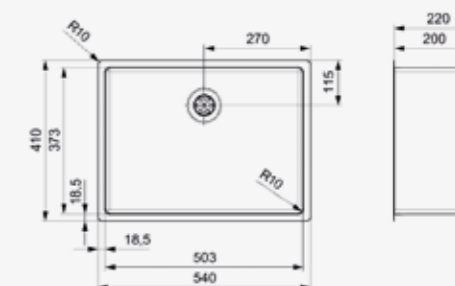

NEW JERSEY

50 X 37
Cabinet size 600 mm
Depth 200 mm
Sink unit dimensions 503 x 373 mm
Total dimensions 540 x 410 mm

Comfort plug | 10 mm radius
Popup R32428 available separately

Article number
R33005

NEW JERSEY

18 X 37 + 34 X 37
Cabinet size 600 mm
Depth 145 + 180 mm
Sink unit dimensions 183 x 373 mm + 343 x 373 mm
Total dimensions 580 x 410 mm

Comfort plug | 10 mm radius
Popup R32428 available separately