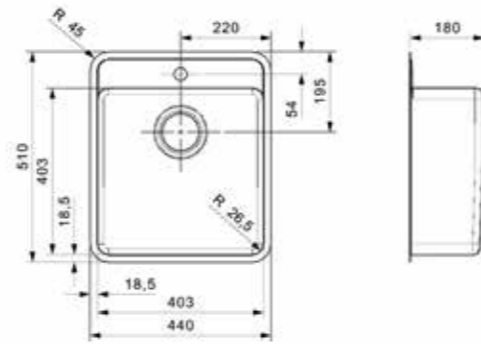

Article number
R15780

Popup R22276 available separately

OHIO

18X40+50X40

Cabinet size 800 mm
Depth 145 + 200 mm
Sink unit dimensions 183 x 403 + 503 x 403 mm
Total dimensions 753 x 440 mm

Article number
R15704

Popup R20357 available separately

OHIO

80X42

Cabinet size 900 mm
Depth 220 mm
Sink unit dimensions 803 x 423 mm
Total dimensions 840 x 460 mm

Article number
R15766

Popup R22276 available separately

OHIO

50X40+18X40

Cabinet size 800 mm
Depth 200 + 145 mm
Sink unit dimensions 503 x 403 + 183 x 403 mm
Total dimensions 753 x 440 mm

Article number
R15711

Popup R20357 available separately

OHIO

40X40 TAPWING

Cabinet size 500 mm
 Depth 180 mm
 Sink unit dimensions 403 x 403 mm
 Total dimensions 440 x 510 mm

Article number
R15803

Popup R22276 available separately

OHIO

50X40 TAPWING

Cabinet size 600 mm
 Depth 200 mm
 Sink unit dimensions 503 x 403 mm
 Total dimensions 540 x 510 mm

Article number
R15698

Popup R22276 available separately