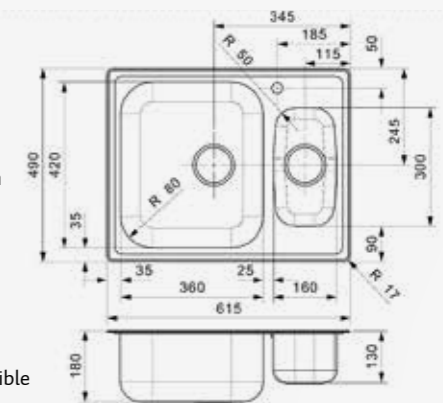

ADMIRAL

R60

Cabinet size 600 mm
 Depth 180 + 130 mm
 Sink unit dimensions 360 x 420 + 160 x 300 mm
 Total dimensions 615 x 490 mm

Article number
R18279

Popup R20357 available separately
 Including stainless steel colander | Sink is reversible