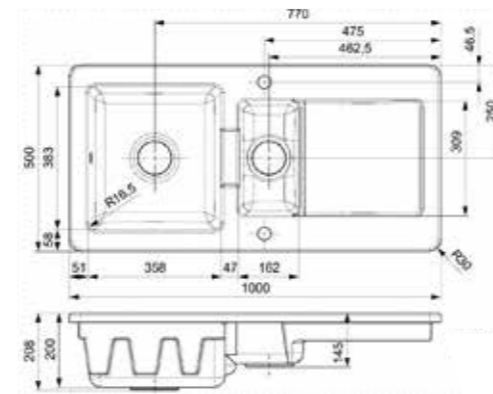

RL501 CW

Cabinet size 600 mm
Depth 200 + 145 mm
Sink unit dimensions 358 x 383 + 162 x 309 mm
Total dimensions 1000 x 500 mm

Partially prepared tap holes