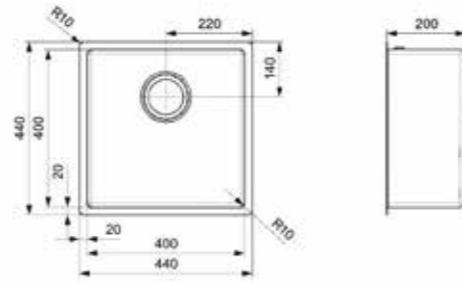

GUN METAL

COPPER

GOLD

- 10 mm radius
- PVD-technic
- Depth of 200 mm
- Colour deviation per item is possible

Article number
R30691

MIAMI
40X40 GUN METAL

Cabinet size 500 mm
Depth 200 mm
Sink unit dimensions 400 x 400 mm
Total dimensions 440 x 440 mm

PVD-technic | 10 mm radius
200 mm deep

Article number
R30721

MIAMI
50X40 GUN METAL

Cabinet size 600 mm
Depth 200 mm
Sink unit dimensions 500 x 400 mm
Total dimensions 540 x 440 mm

PVD-technic | 10 mm radius
200 mm deep