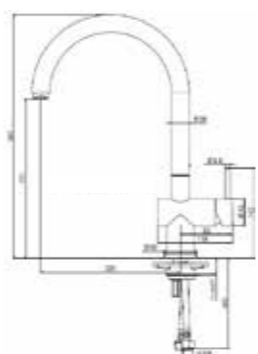

ELA
CHROME
Article number **R31599**

Single-handle tap