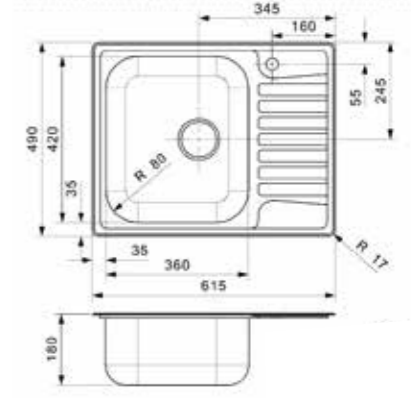

ADMIRAL

R40

Cabinet size 500 mm
 Depth 180 mm
 Sink unit dimensions 360 x 420 mm
 Total dimensions 615 x 490 mm

Article number
R18316

Popup R22276 available separately
 Tap hole is optional | Sink is reversible