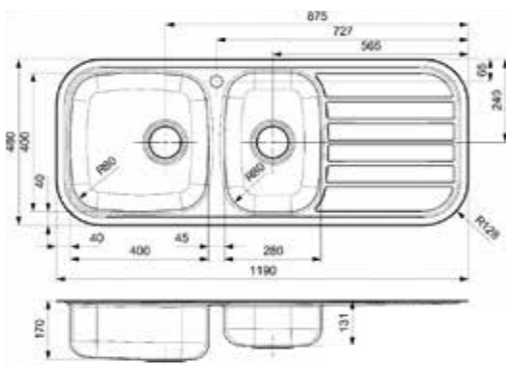

REGENT

25 LUX

Cabinet size 800 mm
 Depth 170 + 131 mm
 Sink unit dimensions 400 x 400 + 280 x 400 mm
 Total dimensions 1190 x 480 mm

Article number
R27660

Popup R22276 available separately
 Tap hole is optional | Sink is reversible