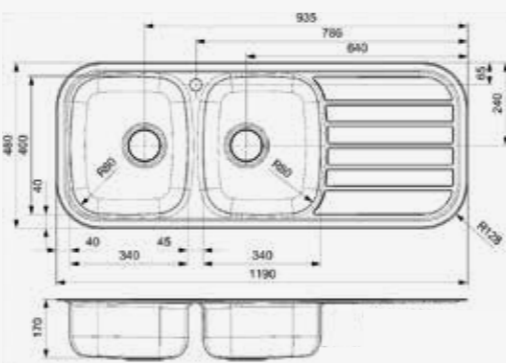

REGENT

30 LUX

Cabinet size 800 mm
Depth 170 + 170 mm
Sink unit dimensions 340 x 400 + 340 x 400 mm
Total dimensions 1190 x 480 mm

Article number
R27691

Popup R22276 available separately
Tap hole is optional | Sink is reversible