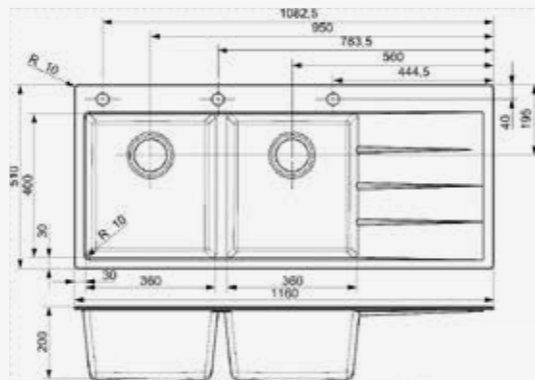

BREDA 30
CAFFE SILVERY

Cabinet size 900 mm
Depth 200 mm
Sink unit dimensions 360 x 400 + 360 x 400 mm
Total dimensions 1160 x 510 mm