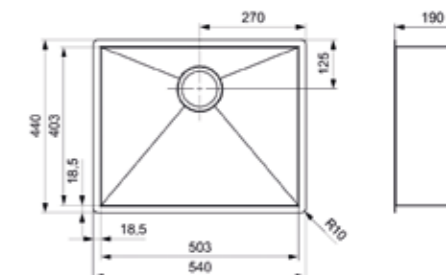

PHOENIX

50 RIGHT
 Cabinet size 600 mm
 Depth 200 mm
 Sink unit dimensions 500 x 365 mm
 Total dimensions 1000 x 510 mm

Article number
R32879

Sink with drainer, taphole and popup

MODERN LIFESTYLE DESIGN

CLEAN LINES
ZERO MM INNER RADIUS

ONTARIO

40 X 40
 Cabinet size 500 mm
 Depth 190 mm
 Sink unit dimensions 403 x 403 mm
 Total dimensions 440 x 440 mm

Article number
R19887

Popup R22276 available separately

ONTARIO

50 X 40
 Cabinet size 600 mm
 Depth 190 mm
 Sink unit dimensions 503 x 403 mm
 Total dimensions 540 x 440 mm

MADE OUT OF THE BEST STEEL

IB
40X40
Cabinet size 500 mm
Depth 180 mm
Sink unit dimensions 400 x 400 mm
Total dimensions 440 x 440 mm

Article number
R32015

Popup R22276 available separately

IB
50X40
Cabinet size 600 mm
Depth 200 mm
Sink unit dimensions 500 x 400 mm
Total dimensions 540 x 440 mm