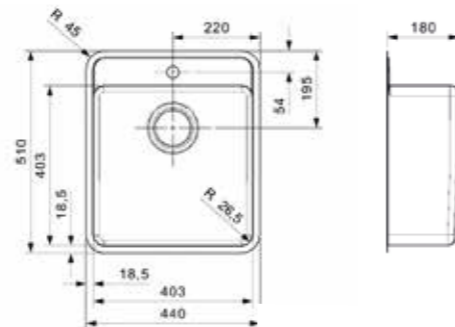

Article number
R32695

Popup R22276 available separately

OHIO

50X40 JET BLACK

Cabinet size 600 mm
Depth 200 mm
Sink unit dimensions 503 x 403 mm
Total dimensions 540 x 440 mm

Article number
R32718

Popup R22276 available separately

OHIO

80X42 JET BLACK

Cabinet size 900 mm
Depth 220 mm
Sink unit dimensions 803 x 423 mm
Total dimensions 840 x 460 mm

Article number
R32688

Popup R22276 available separately

OHIO

40X40 JET BLACK TAPWING

Cabinet size 500 mm
Depth 180 mm
Sink unit dimensions 403 x 403 mm
Total dimensions 440 x 510 mm

Article number
R32701

Popup R22276 available separately

OHIO

50X40 MIDNIGHT SKY TAPWING

Cabinet size 600 mm
Depth 200 mm
Sink unit dimensions 503 x 403 mm
Total dimensions 540 x 510 mm

Article number
R26366