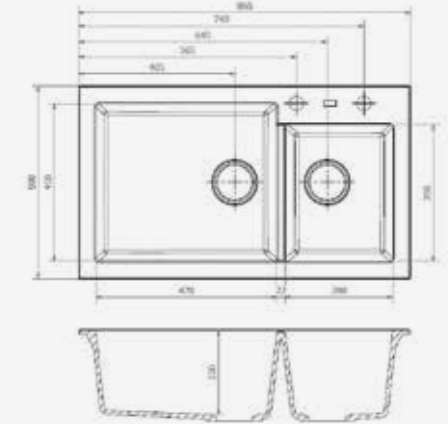

- Unique design
- Scratch and stain resistant
- Hygienic, easy to clean and maintain
- Sink is reversible

AMSTERDAM 25 GREY SILVERY

Cabinet size 900 mm
Depth 220 + 220 mm
Sink unit dimensions 470 x 410 + 280 x 355 mm
Total dimensions 860 x 500 mm