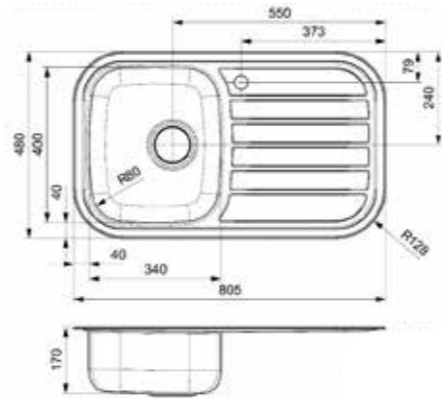

Article number
R02254

REGENT

10 LUX

Cabinet size 450 mm
 Depth 170 mm
 Sink unit dimensions 340 x 400 mm
 Total dimensions 805 x 480 mm

Article number
R27936

Popup R22276 available separately
 Tap hole is optional | Sink is reversible