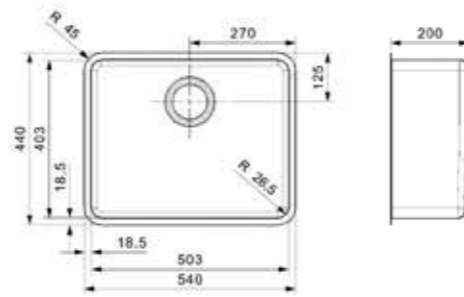

Article number
R32725

Popup R22276 available separately

OHIO

40X40 ARCTIC WHITE

Cabinet size 500 mm
Depth 180 mm
Sink unit dimensions 403 x 403 mm
Total dimensions 440 x 440 mm

Article number
R25925

Popup R22276 available separately

OHIO

50X40 ARCTIC WHITE

Cabinet size 600 mm
Depth 200 mm
Sink unit dimensions 503 x 403 mm
Total dimensions 540 x 440 mm

Article number
R25956

Popup R22276 available separately

OHIO

40X40 ATOMIC GREY

Cabinet size 500 mm
Depth 180 mm
Sink unit dimensions 403 x 403 mm
Total dimensions 440 x 440 mm

Article number
R29404

Popup R22276 available separately

OHIO

50X40 ATOMIC GREY

Cabinet size 600 mm
Depth 200 mm
Sink unit dimensions 503 x 403 mm
Total dimensions 540 x 440 mm

Article number
R29411

Popup R22276 available separately

OHIO

50X40 MIDNIGHT SKY

Cabinet size 600 mm
Depth 200 mm
Sink unit dimensions 503 x 403 mm
Total dimensions 540 x 440 mm

Article number
R25970

Popup R22276 available separately

OHIO

50X40 JET BLACK TAPWING

Cabinet size 600 mm
Depth 200 mm
Sink unit dimensions 503 x 403 mm
Total dimensions 540 x 510 mm