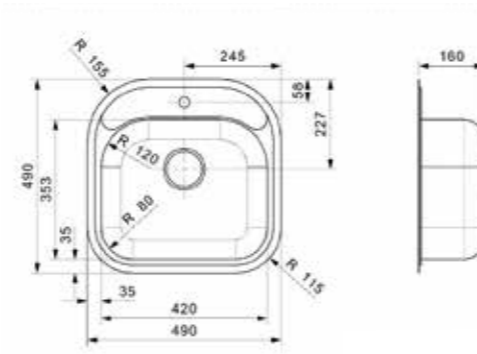

Popup R22276 available separately

Article number
R00793

QUEEN

L60
 Cabinet size 600 mm
 Depth 160 + 130 mm
 Sink unit dimensions 330 x 400 + 160 x 300 mm
 Total dimensions 595 x 470 mm

Popup R20357 available separately
 Including stainless steel colander | Sink is reversible

Article number
R16633

ALASKA

LEFT
 Cabinet size 600 mm
 Depth 190 + 130 mm
 Sink unit dimensions 342 x 410 + 145 x 335 mm
 Total dimensions 577 x 470 mm

Popup R20340 available separately

Article number
R19009

BOSTON L

Cabinet size 600 mm
 Depth 160 mm
 Sink unit dimensions 420 x 353 mm
 Total dimensions 490 x 490 mm

Popup R22276 available separately

Article number
R00670

ALASKA

RIGHT
 Cabinet size 600 mm
 Depth 130 + 190 mm
 Sink unit dimensions 145 x 335 + 342 x 410 mm
 Total dimensions 577 x 470 mm