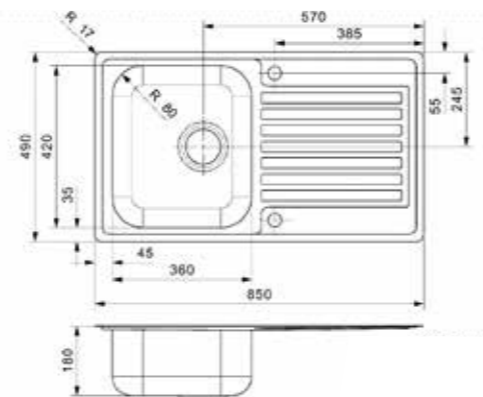

CENTURIO

L10

Cabinet size 500 mm
Depth 180 mm
Sink unit dimensions 360 x 420 mm
Total dimensions 850 x 490 mm

Article number
R19542

Popup R22276 available separately
Tap hole is optional | Sink is reversible