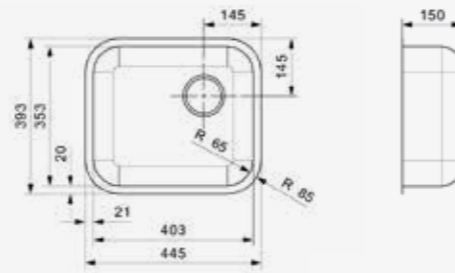

Cabinet size 500 mm
Depth 250 mm
Sink unit dimensions 403 x 403 mm
Total dimensions 440 x 440 mm

Popup R22276 available separately
Sink is without overflow

Article number
R23617

L18

4035 KG-CC (304)

Cabinet size 450 mm
Depth 150 mm
Sink unit dimensions 403 x 353 mm
Total dimensions 445 x 393 mm