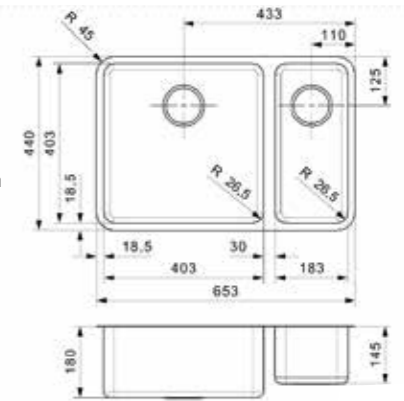

THE INNERRADIUS OF THESE SINKS IS 26,5 MM, THE BOTTOM RADIUS IS 15 MM

- 15 + 26,5 mm radius
- Easy to maintain

OHIO

18X40

Cabinet size 400 mm
Depth 145 mm
Sink unit dimensions 183 x 403 mm
Total dimensions 220 x 440 mm

Article number
R17579

Popup R22276 available separately

OHIO

4X40+18X40

Cabinet size 800 mm
Depth 180 + 145 mm
Sink unit dimensions 403 x 403 + 183 x 403 mm
Total dimensions 653 x 440 mm

Article number
R17593

Popup R20357 available separately

OHIO

40X40

Cabinet size 500 mm
Depth 180 mm
Sink unit dimensions 403 x 403 mm
Total dimensions 440 x 440 mm

Article number
R15957

Popup R22276 available separately

OHIO

40X40+40X40

Cabinet size 900 mm
Depth 180 + 180 mm
Sink unit dimensions 403 x 403 + 403 x 403 mm
Total dimensions 873 x 440 mm

Article number
R16596

Popup R20357 available separately

OHIO

50X40

Cabinet size 600 mm
Depth 200 mm
Sink unit dimensions 503 x 403 mm
Total dimensions 540 x 440 mm