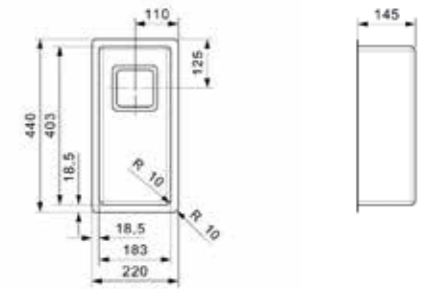

Article number
R28001

TEXAS

18X40
Cabinet size 400 mm
Depth 145 mm
Sink unit dimensions 183 x 403 mm
Total dimensions 220 x 440 mm

Popup R22320 available separately

Article number
R28018

TEXAS

30X40
Cabinet size 400 mm
Depth 180 mm
Sink unit dimensions 303 x 403 mm
Total dimensions 340 x 440 mm