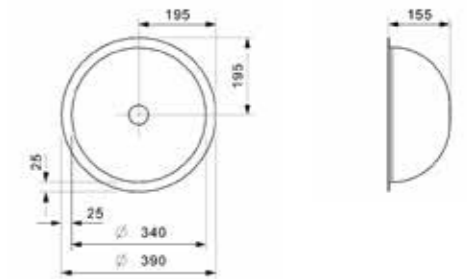

CARIBBEAN

Cabinet size 400 mm
Depth 155 mm
Sink unit dimensions 340 mm
Total dimensions 390 mm

Article number
R03473

Excluding siphon | Single polished