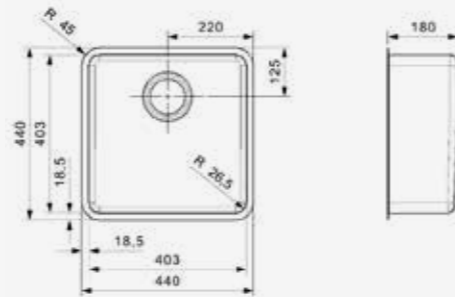

THE INNERRADIUS OF THESE SINKS IS 26,5 MM, THE BOTTOM RADIUS IS 15 MM

- 15 + 26,5 mm radius
- Easy to maintain

OHIO

18X40

Cabinet size 400 mm
Depth 145 mm
Sink unit dimensions 183 x 403 mm
Total dimensions 220 x 440 mm

Article number
R17579

Popup R22276 available separately

OHIO

4X40+18X40

Cabinet size 800 mm
Depth 180 + 145 mm
Sink unit dimensions 403 x 403 + 183 x 403 mm
Total dimensions 653 x 440 mm

Article number
R17593

Popup R20357 available separately

OHIO

40X40

Cabinet size 500 mm
Depth 180 mm
Sink unit dimensions 403 x 403 mm
Total dimensions 440 x 440 mm

Article number
R15957

Popup R22276 available separately

OHIO

40X40+40X40