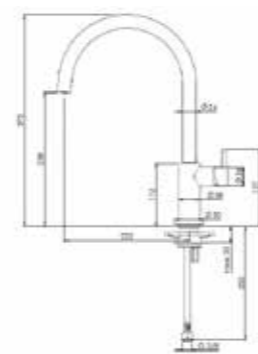

YAMPA
BLACK
Article number **R31704**

Single-handle tap

JERICO
CHROME
Article number **R31605**

Single-handle tap
Pull-out possibility

LEVISA
CHROME
Article number **R31629**

Single-handle tap

LOGAN
STAINLESS STEEL
Article number **R31797**