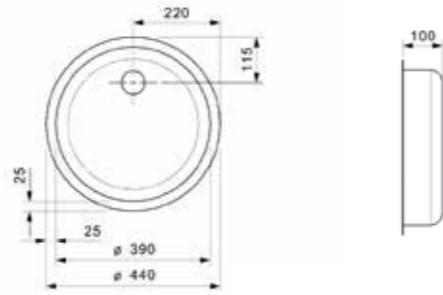

L18

390 VP-CC (304) 10 CM DEEP

Cabinet size 450 mm
Depth 100 mm
Sink unit dimensions 390 mm
Total dimensions 440 mm

Extra deep sink, specially for standpipe
Standpipe R33821 available separately

Article number
R25635

KANSAS

40X40 CC (304)

Cabinet size 500 mm
Depth 250 mm
Sink unit dimensions 403 x 403 mm
Total dimensions 440 x 440 mm