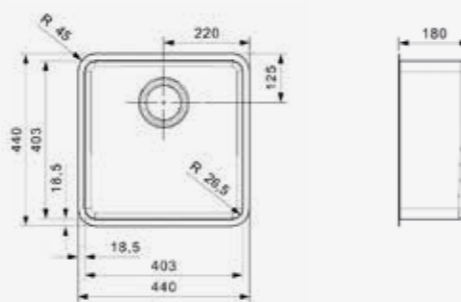

Article number
R32725

Popup R22276 available separately

OHIO

40X40 ARCTIC WHITE

Cabinet size 500 mm
Depth 180 mm
Sink unit dimensions 403 x 403 mm
Total dimensions 440 x 440 mm

Article number
R25925

Popup R22276 available separately

OHIO

50X40 ARCTIC WHITE

Cabinet size 600 mm
Depth 200 mm
Sink unit dimensions 503 x 403 mm
Total dimensions 540 x 440 mm

Article number
R25956

Popup R22276 available separately

OHIO

40X40 ATOMIC GREY

Cabinet size 500 mm
Depth 180 mm
Sink unit dimensions 403 x 403 mm
Total dimensions 440 x 440 mm

Article number
R29404

Popup R22276 available separately

OHIO

50X40 ATOMIC GREY

Cabinet size 600 mm
Depth 200 mm
Sink unit dimensions 503 x 403 mm
Total dimensions 540 x 440 mm

Article number
R29411

Popup R22276 available separately