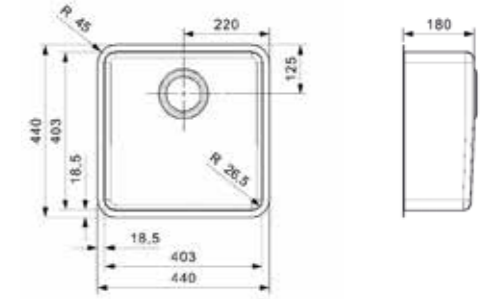

Article number
R25949

Popup R22276 available separately