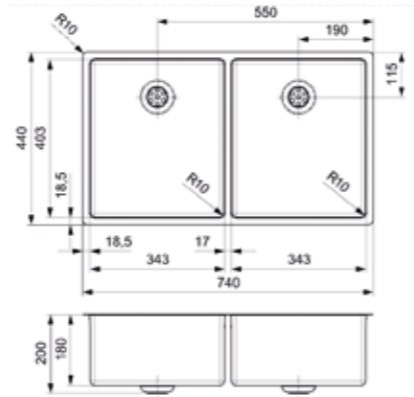

NEW YORK

34X40+34X40

Cabinet size 800 mm
Depth 180 + 180 mm
Sink unit dimensions 343 x 403 + 343 x 403 mm
Total dimensions 740 x 440 mm

Comfort plug | 10 mm radius
Popup R32428 available separately

Article number
R28223

NEW YORK

40X40 OKG (3.5" DRAIN HOLE)

Cabinet size 500 mm
Depth 180 mm
Sink unit dimensions 403 x 403 mm
Total dimensions 440 x 440 mm

10 mm radius | Standard drain hole 3.5"
Popup R22276 available separately

Article number
R28124

NEW YORK

40X40+40X40

Cabinet size 900 mm
Depth 180 + 180 mm
Sink unit dimensions 403 x 403 + 403 x 403 mm
Total dimensions 860 x 440 mm

Comfort plug | 10 mm radius
Popup R32428 available separately

Article number
R28254

NEW YORK

50X40 OKG (3.5" DRAIN HOLE)

Cabinet size 600 mm
Depth 200 mm
Sink unit dimensions 503 x 403 mm
Total dimensions 540 x 440 mm

10 mm radius | Standard drain hole 3.5"
Popup R22276 available separately

Article number
R28131

NEW YORK

18X40+50X40

Cabinet size 800 mm
Depth 145 + 200 mm
Sink unit dimensions 183 x 403 + 503 x 403 mm
Total dimensions 740 x 440 mm

Comfort plug | 10 mm radius
Popup R32428 available separately

Article number
R27790

NEW YORK

72X40 OKG (3.5" DRAIN HOLE)

Cabinet size 800 mm
Depth 220 mm
Sink unit dimensions 723 x 403 mm
Total dimensions 760 x 440 mm

10 mm radius | Standard drain hole 3.5"
Popup R22276 available separately

Article number
R31377

NEW YORK

50X40+18X40

Cabinet size 800 mm
Depth 200 + 145 mm
Sink unit dimensions 503 x 403 + 183 x 403 mm
Total dimensions 740 x 440 mm

Comfort plug | 10 mm radius
Popup R32428 available separately

Article number
R27837

WITHOUT
WELDING OR
FOLDED SEAMS