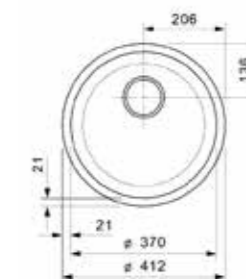

L18

370 OKG

Cabinet size 450 mm
Depth 150 mm
Sink unit dimensions 370 mm
Total dimensions 412 mm

Popup R22276 available separately

Article number
R00755