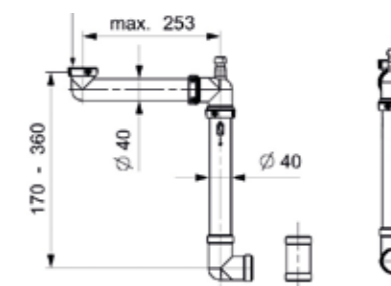

PANAMA SYPHON

Article number **R26618**

Red Dot award winner 2016
With dishwasher connection