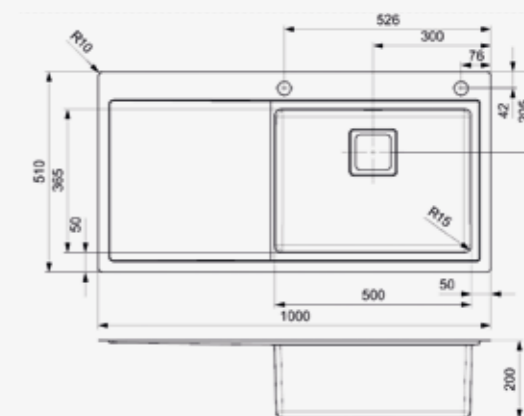

TEXAS

50X40
Cabinet size 600 mm
Depth 200 mm
Sink unit dimensions 503 x 403 mm
Total dimensions 540 x 440 mm

Popup R22320 available separately

REGENERATION AND **GROWTH**

Following on from our successful Nevada range Reginox has introduced Phoenix. Made from high grade polished steel for a contemporary look, it is available in both hands and 2 sizes. The Phoenix boasts a square strainer, modern design overflow and tapwing. These unique features have been transferred from the Nevada. With a smooth drainer and large bowls the Phoenix range is ideal for all sink uses and is especially useful for large items which may not fit into a dishwasher or that needs extra care handwashing. It also has seamless exterior radiuses of 10 mm meaning both vertically and horizontally this sink is easy to keep clean and avoid build-up of bacteria and dirt.

PHOENIX

40 LEFT
 Cabinet size 500 mm
 Depth 200 mm
 Sink unit dimensions 400 x 365 mm
 Total dimensions 860 x 510 mm

Article number
R32909

Sink with drainer, taphole and popup

PHOENIX

40 RIGHT
 Cabinet size 500 mm
 Depth 200 mm
 Sink unit dimensions 400 x 365 mm
 Total dimensions 860 x 510 mm

Article number
R32893

Sink with drainer, taphole and popup

PHOENIX

50 LEFT
 Cabinet size 600 mm
 Depth 200 mm
 Sink unit dimensions 500 x 365 mm
 Total dimensions 1000 x 510 mm

Article number
R32886

Sink with drainer, taphole and popup

PHOENIX

50 RIGHT
 Cabinet size 600 mm
 Depth 200 mm
 Sink unit dimensions 500 x 365 mm
 Total dimensions 1000 x 510 mm

Article number
R32879

Sink with drainer, taphole and popup

MODERN LIFESTYLE DESIGN

CLEAN LINES
ZERO MM INNER RADIUS