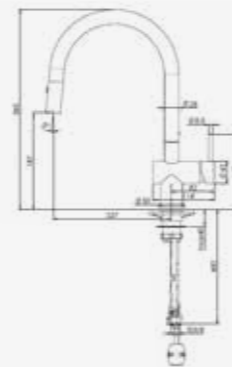

YADKIN
CHROME
Article number **R31674**

Single-handle tap