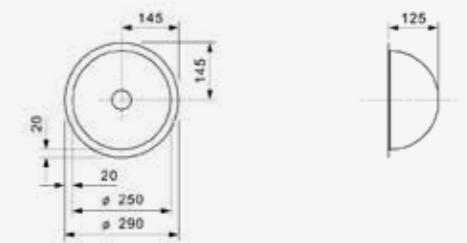

RIO

Cabinet size 300 mm
Depth 125 mm
Sink unit dimensions 250 mm
Total dimensions 290 mm

Article number
R00472

Excluding siphon | Single polished