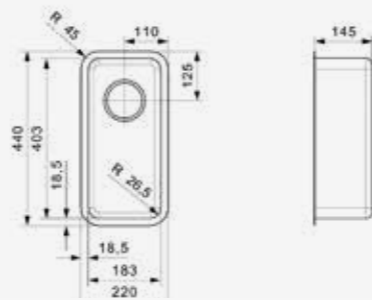

OHIO

18X40 JET BLACK

Cabinet size 400 mm
Depth 145 mm
Sink unit dimensions 183 x 403 mm
Total dimensions 220 x 440 mm

Article number
R32732

Popup R22276 available separately