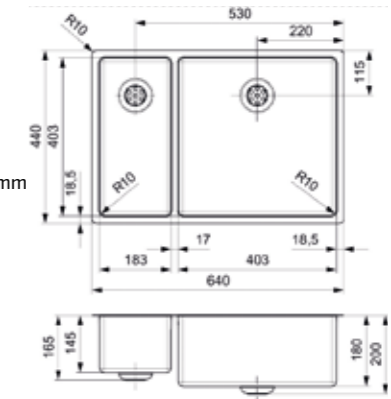

34 X 40 + 18 X 40

Cabinet size 600 mm
 Depth 180 + 145 mm
 Sink unit dimensions 343 x 403 mm + 183 x 403 mm
 Total dimensions 580 x 440 mm

Article number
R27806

Comfort plug | 10 mm radius
 Popup R32428 available separately

NEW YORK

40 X 40

Cabinet size 500 mm
 Depth 180 mm
 Sink unit dimensions 403 x 403 mm
 Total dimensions 440 x 440 mm

Article number
R27639

Comfort plug | 10 mm radius
 Popup R32428 available separately

NEW YORK

18 X 40 + 40 X 40

Cabinet size 800 mm
 Depth 145 + 180 mm
 Sink unit dimensions 183 x 403 mm + 403 x 403 mm
 Total dimensions 640 x 440 mm

Article number
R27868

Comfort plug | 10 mm radius
 Popup R32428 available separately