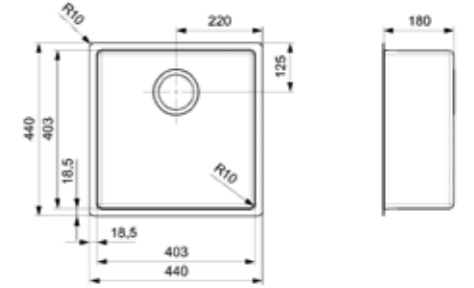

40 X 40 + 18 X 40

Cabinet size 800 mm
 Depth 180 + 145 mm
 Sink unit dimensions 403 x 403 mm + 183 x 403 mm
 Total dimensions 640 x 440 mm

Article number
R27813

Comfort plug | 10 mm radius
 Popup R32428 available separately

NEW YORK

34X40+34X40

Cabinet size 800 mm
Depth 180 + 180 mm
Sink unit dimensions 343 x 403 + 343 x 403 mm
Total dimensions 740 x 440 mm

Comfort plug | 10 mm radius
Popup R32428 available separately

Article number
R28223

NEW YORK

40X40 OKG (3.5" DRAIN HOLE)

Cabinet size 500 mm
Depth 180 mm
Sink unit dimensions 403 x 403 mm
Total dimensions 440 x 440 mm

10 mm radius | Standard drain hole 3.5"
Popup R22276 available separately