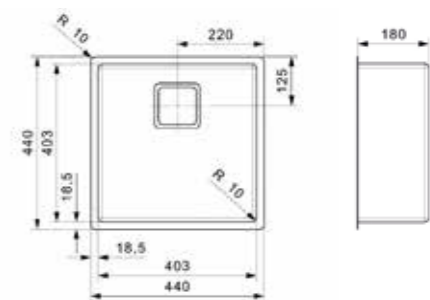

Article number
R28001

TEXAS

18X40
Cabinet size 400 mm
Depth 145 mm
Sink unit dimensions 183 x 403 mm
Total dimensions 220 x 440 mm

Popup R22320 available separately

Article number
R28018

TEXAS

30X40
Cabinet size 400 mm
Depth 180 mm
Sink unit dimensions 303 x 403 mm
Total dimensions 340 x 440 mm

Popup R22320 available separately

Article number
R28025

TEXAS

40X40
Cabinet size 500 mm
Depth 180 mm
Sink unit dimensions 403 x 403 mm
Total dimensions 440 x 440 mm

Popup R22320 available separately

Article number
R28032

TEXAS

50X40
Cabinet size 600 mm
Depth 200 mm
Sink unit dimensions 503 x 403 mm
Total dimensions 540 x 440 mm

Popup R22320 available separately

REGENERATION AND **GROWTH**

Following on from our successful Nevada range Reginox has introduced Phoenix. Made from high grade polished steel for a contemporary look, it is available in both hands and 2 sizes. The Phoenix boasts a square strainer, modern design overflow and tapwing. These unique features have been transferred from the Nevada. With a smooth drainer and large bowls the Phoenix range is ideal for all sink uses and is especially useful for large items which may not fit into a dishwasher or that needs extra care handwashing. It also has seamless exterior radiuses of 10 mm meaning both vertically and horizontally this sink is easy to keep clean and avoid build-up of bacteria and dirt.