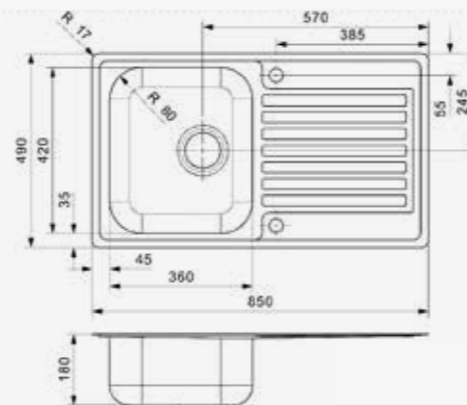

CENTURIO

L10-CC (304)

Cabinet size 500 mm
Depth 180 mm
Sink unit dimensions 360 x 420 mm
Total dimensions 850 x 490 mm

Popup R22276 available separately
Sink is without overflow | Standpipe R26434 available separately | Sink is reversible