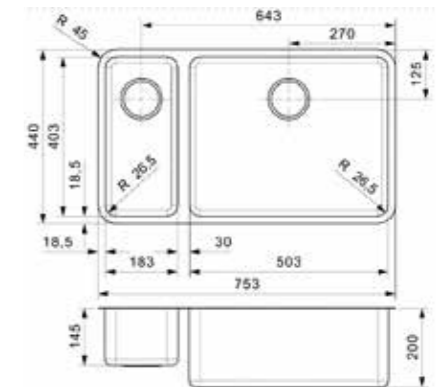

Cabinet size 900 mm
Depth 180 + 180 mm
Sink unit dimensions 403 x 403 + 403 x 403 mm
Total dimensions 873 x 440 mm

Article number
R16596

Popup R20357 available separately

OHIO

50X40

Cabinet size 600 mm
Depth 200 mm
Sink unit dimensions 503 x 403 mm
Total dimensions 540 x 440 mm

Article number
R15780

Popup R22276 available separately

OHIO

18X40+50X40

Cabinet size 800 mm
Depth 145 + 200 mm
Sink unit dimensions 183 x 403 + 503 x 403 mm
Total dimensions 753 x 440 mm

Article number
R15704

Popup R20357 available separately

OHIO

80X42

Cabinet size 900 mm
Depth 220 mm
Sink unit dimensions 803 x 423 mm
Total dimensions 840 x 460 mm

Article number
R15766

Popup R22276 available separately

OHIO

50X40+18X40

Cabinet size 800 mm
Depth 200 + 145 mm
Sink unit dimensions 503 x 403 + 183 x 403 mm
Total dimensions 753 x 440 mm

Article number
R15711

Popup R20357 available separately

OHIO

40X40 TAPWING

Cabinet size 500 mm
 Depth 180 mm
 Sink unit dimensions 403 x 403 mm
 Total dimensions 440 x 510 mm