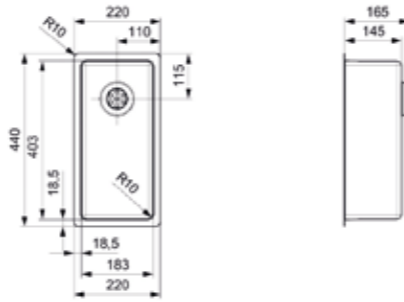

- 10 mm radius
- Comfort plug

NEW YORK

18 X 40

Cabinet size 400 mm
 Depth 145 mm
 Sink unit dimensions 183 x 403 mm
 Total dimensions 220 x 440 mm

Article number
R27851

Comfort plug | 10 mm radius
 Popup R32428 available separately