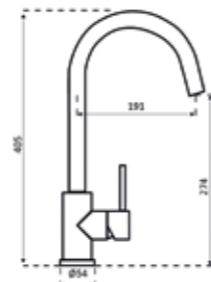

KITCHEN TAPS

SWIVEL RANGE OF THE TAPS IS 360°

CANO
COPPER
Article number **R30493**

Brushed stainless steel
Single-handle tap

CANO
GOLD
Article number **R30509**

Brushed stainless steel
Single-handle tap

CRYSTAL
GUN METAL
Article number **R30516**

Brushed stainless steel
Single-handle tap

CRYSTAL
COPPER
Article number **R30523**

Brushed stainless steel
Single-handle tap

CRYSTAL
GOLD
Article number **R30530**

Brushed stainless steel
Single-handle tap

Taps are used intensively. The ideal kitchen tap has to be a right combination of design and functionality. That is why it's important to choose the right tap with your sink. Reginox has a lot of taps in her assortment, both in chrome and brushed stainless steel. We have a five year warranty period on almost all taps.

CANO
GUN METAL
Article number **R30486**

Brushed stainless steel
Single-handle tap