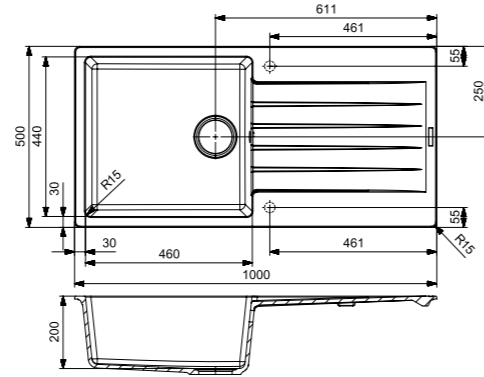

- PURE WHITE
  R31247
- DARK CHOCOLATE
  R33258
- BLACK SILVERY
  R31254

- GREY SILVERY
  R31261
- CAFFE SILVERY
  R31278

- Unique design
- Scratch and stain resistant
- Hygienic, easy to clean and maintain
- Sink is reversible