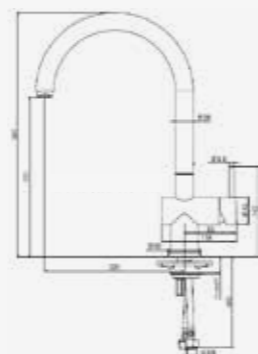

YAMPA
BLACK
Article number **R31704**

Single-handle tap

JERICO
CHROME
Article number **R31605**

Single-handle tap
Pull-out possibility

LEVISA
CHROME
Article number **R31629**

Single-handle tap

LOGAN
STAINLESS STEEL
Article number **R31797**