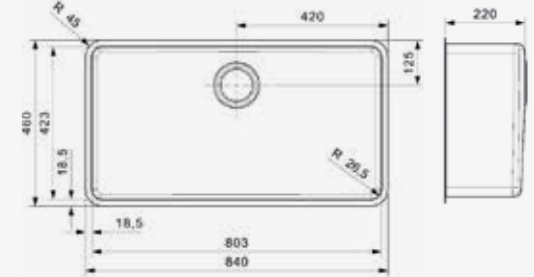

OHIO

50X40 MIDNIGHT SKY

Cabinet size 600 mm
Depth 200 mm
Sink unit dimensions 503 x 403 mm
Total dimensions 540 x 440 mm

Article number
R25970

Popup R22276 available separately

OHIO

50X40 JET BLACK TAPWING

Cabinet size 600 mm
Depth 200 mm
Sink unit dimensions 503 x 403 mm
Total dimensions 540 x 510 mm

Article number
R32695

Popup R22276 available separately

OHIO

50X40 JET BLACK

Cabinet size 600 mm
Depth 200 mm
Sink unit dimensions 503 x 403 mm
Total dimensions 540 x 440 mm

Article number
R32718

Popup R22276 available separately

OHIO

80X42 JET BLACK

Cabinet size 900 mm
Depth 220 mm
Sink unit dimensions 803 x 423 mm
Total dimensions 840 x 460 mm

Article number
R32688

Popup R22276 available separately

OHIO

40X40 JET BLACK TAPWING

Cabinet size 500 mm
Depth 180 mm
Sink unit dimensions 403 x 403 mm
Total dimensions 440 x 510 mm