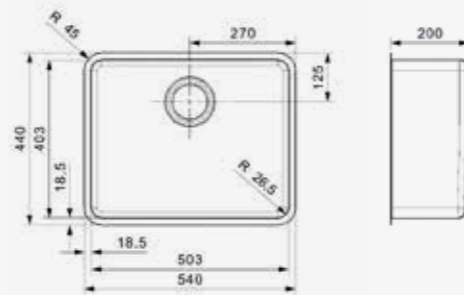

OHIO

50X40 MIDNIGHT SKY

Cabinet size 600 mm
Depth 200 mm
Sink unit dimensions 503 x 403 mm
Total dimensions 540 x 440 mm

Article number
R25970

Popup R22276 available separately

OHIO

50X40 JET BLACK TAPWING

Cabinet size 600 mm
Depth 200 mm
Sink unit dimensions 503 x 403 mm
Total dimensions 540 x 510 mm

Article number
R32695

Popup R22276 available separately

OHIO

50X40 JET BLACK

Cabinet size 600 mm
Depth 200 mm
Sink unit dimensions 503 x 403 mm
Total dimensions 540 x 440 mm

Article number
R32718

Popup R22276 available separately

OHIO

80X42 JET BLACK

Cabinet size 900 mm
Depth 220 mm
Sink unit dimensions 803 x 423 mm
Total dimensions 840 x 460 mm

Article number
R32688

Popup R22276 available separately

OHIO

40X40 JET BLACK TAPWING

Cabinet size 500 mm
Depth 180 mm
Sink unit dimensions 403 x 403 mm
Total dimensions 440 x 510 mm