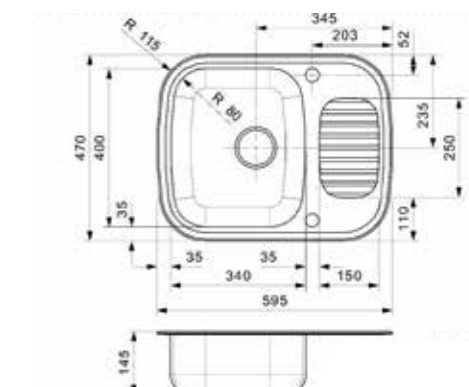

REGIDRAIN

Cabinet size 450 mm
Depth 145 mm
Sink unit dimensions 340 x 400 mm
Total dimensions 595 x 470 mm

Article number
R01929

Popup R22276 available separately
Tap hole is optional | Sink is reversible

MINISTER

10 REVERSIBEL
Cabinet size 600 mm
Depth 200 mm
Sink unit dimensions 520 x 420 mm
Total dimensions 1000 x 500 mm

Article number
R24508

Popup R22276 available separately
Tap hole is optional | Sink is reversible