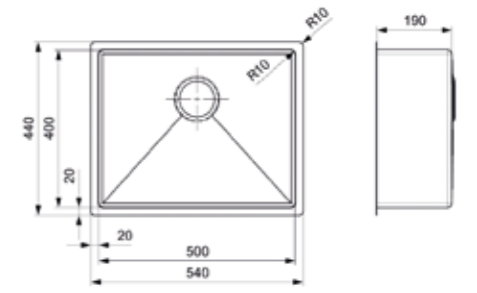

FLORIDA

45X40
Cabinet size 600 mm
Depth 190 mm
Sink unit dimensions 450 x 400 mm
Total dimensions 490 x 440 mm

Elegant and sleek design
Practical depth of 190 mm

Article number
R26281

FLORIDA

50X40
Cabinet size 600 mm
Depth 190 mm
Sink unit dimensions 500 x 400 mm
Total dimensions 540 x 440 mm

Elegant and sleek design
Practical depth of 190 mm

Article number
R30783

FLORIDA

55X40
Cabinet size 700 mm
Depth 190 mm
Sink unit dimensions 550 x 400 mm
Total dimensions 590 x 440 mm

Elegant and sleek design
Practical depth of 190 mm