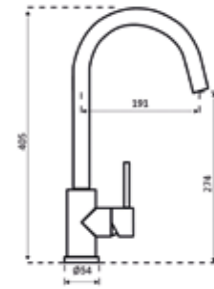

Brushed stainless steel
Single-handle tap

CANO
GOLD
Article number **R30509**