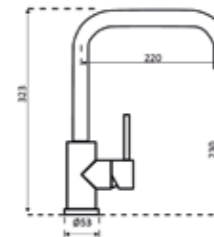

Brushed stainless steel
Single-handle tap

CRYSTAL
COPPER
Article number **R30523**