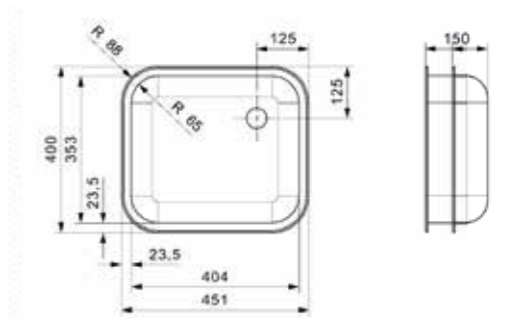

R18
2330 OSK
Cabinet size 400 mm
Depth 150 mm
Sink unit dimensions 296 x 236 mm
Total dimensions 342 x 282 mm

Article number
Ro0380