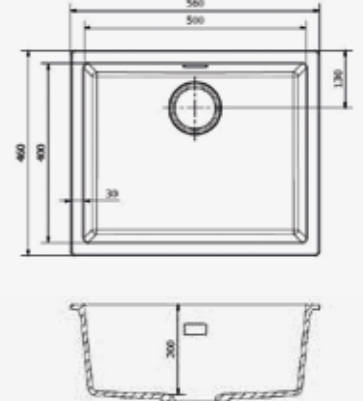

- Unique design
- Scratch and stain resistant
- Hygienic, easy to clean and maintain

AMSTERDAM 50
PURE WHITE

Cabinet size 600 mm
Depth 200 mm
Sink unit dimensions 500 x 400 mm
Total dimensions 560 x 460 mm