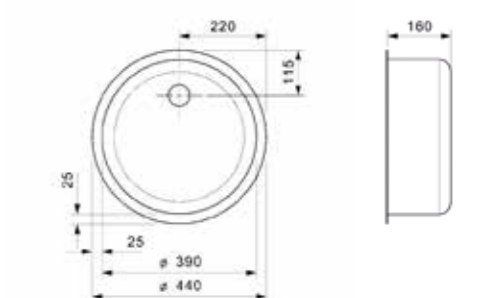

CC (304)

Cabinet size 300 mm
Depth 125 mm
Sink unit dimensions 250 mm
Total dimensions 290 mm

Article number
R00724

Sink is without overflow

L18

390 VP-CC (304)

Cabinet size 450 mm
Depth 160 mm
Sink unit dimensions 390 mm
Total dimensions 440 mm