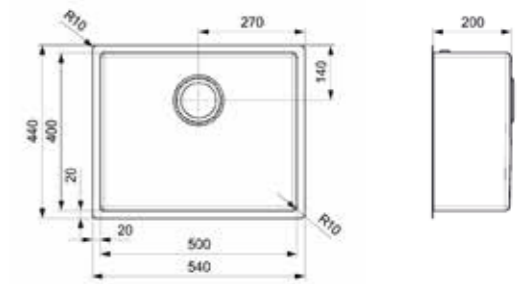

Article number
R30707

MIAMI
40X40 COPPER

Cabinet size 500 mm
Depth 200 mm
Sink unit dimensions 400 x 400 mm
Total dimensions 440 x 440 mm

PVD-technic | 10 mm radius
200 mm deep

Article number
R30738

MIAMI
50X40 COPPER

Cabinet size 600 mm
Depth 200 mm
Sink unit dimensions 500 x 400 mm
Total dimensions 540 x 440 mm

PVD-technic | 10 mm radius
200 mm deep

Article number
R30714

MIAMI
40X40 GOLD

Cabinet size 500 mm
Depth 200 mm
Sink unit dimensions 400 x 400 mm
Total dimensions 440 x 440 mm

PVD-technic | 10 mm radius
200 mm deep

Article number
R30745

MIAMI
50X40 GOLD

Cabinet size 600 mm
Depth 200 mm
Sink unit dimensions 500 x 400 mm
Total dimensions 540 x 440 mm

PVD-technic | 10 mm radius
200 mm deep