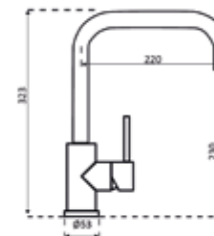

Brushed stainless steel
Single-handle tap