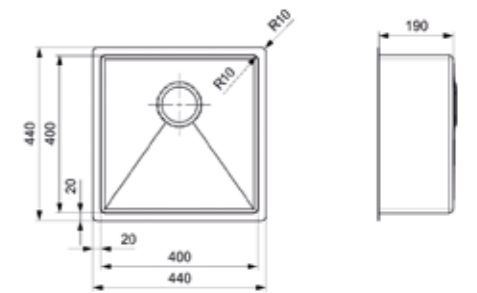

Article number
R26274

FLORIDA

40X40
Cabinet size 500 mm
Depth 190 mm
Sink unit dimensions 400 x 400 mm
Total dimensions 440 x 440 mm

Elegant and sleek design
Practical depth of 190 mm

Article number
R30776