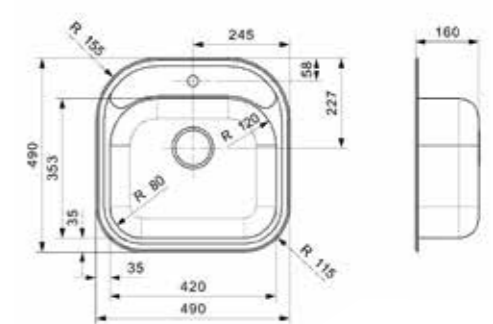

ADMIRAL

R60

Cabinet size 600 mm
 Depth 180 + 130 mm
 Sink unit dimensions 360 x 420 + 160 x 300 mm
 Total dimensions 615 x 490 mm

Article number
R18279

Popup R20357 available separately
 Including stainless steel colander | Sink is reversible

REGENT

25 LUX

Cabinet size 800 mm
 Depth 170 + 131 mm
 Sink unit dimensions 400 x 400 + 280 x 400 mm
 Total dimensions 1190 x 480 mm

Article number
R27660

Popup R22276 available separately
 Tap hole is optional | Sink is reversible

BOSTON R

Cabinet size 600 mm
 Depth 160 mm
 Sink unit dimensions 420 x 353 mm
 Total dimensions 490 x 490 mm

Article number
R16589

Popup R22276 available separately
 Including tap hole

REGENT

30 LUX

Cabinet size 800 mm
 Depth 170 + 170 mm
 Sink unit dimensions 340 x 400 + 340 x 400 mm
 Total dimensions 1190 x 480 mm