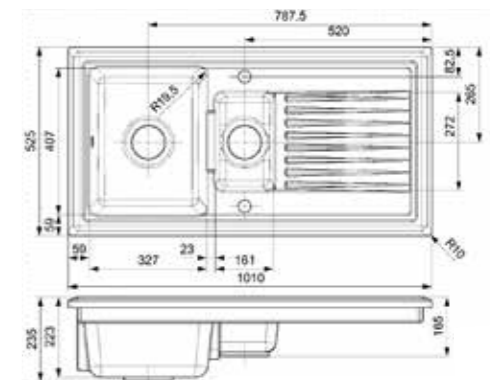

RL304 CW

Cabinet size 600 mm
Depth 225 mm
Sink unit dimensions 461 x 424 mm
Total dimensions 1015 x 525 mm

Article number
R23907

Partially prepared tap holes