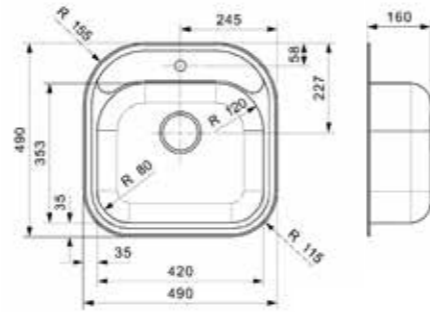

ATLANTIS L

SP-CC (304)

Cabinet size	450 mm
Depth	170 mm
Sink unit dimensions	380 x 315 mm
Total dimensions	460 mm

Article number
R14783

Sink is without overflow

BOSTON

KG-CC (304)

Cabinet size 600 mm
Depth 160 mm
Sink unit dimensions 420 x 353 mm
Total dimensions 490 x 490 mm