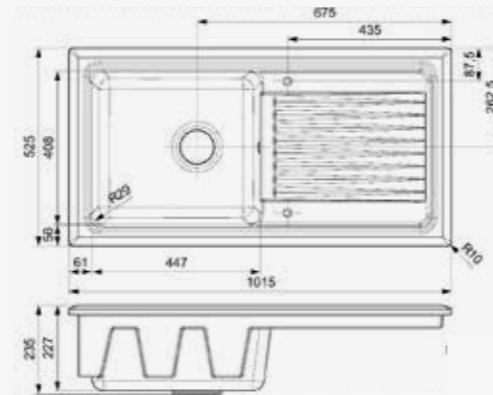

Artikelnummer
R26809

RL404 CB

Cabinet size 600 mm
 Depth 227 mm
 Sink unit dimensions 447 x 408 mm
 Total dimensions 1015 x 525 mm

Partially prepared tap holes

Article number
R25550

MATARO

Cabinet size 600 mm
 Depth 178 mm
 Sink unit dimensions 388 x 492 mm
 Total dimensions 440 x 545 mm