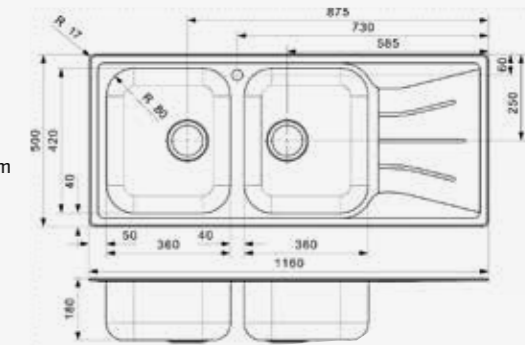

DIPLOMAT

30 LUX

Cabinet size 800 mm
Depth 180 + 180 mm
Sink unit dimensions 360 x 420 + 360 x 420 mm
Total dimensions 1160 x 500 mm

Pop-up R20357 available separately
Tap hole is optional | Sink is reversible

Article number
R02254