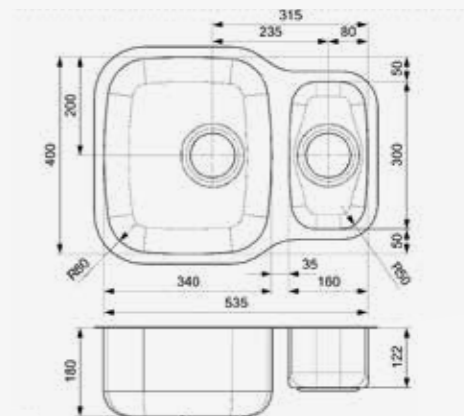

NEBRASKA

Cabinet size 600 mm
Depth 180 + 122 mm
Sink unit dimensions 340 x 400 + 160 x 300 mm
Total dimensions 535 x 400 mm

Article number
R19795