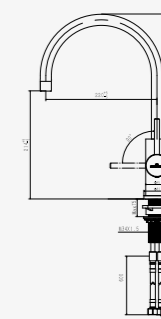

YUKON
CHROME
Article number **R31582**

Single-handle tap
Pull-out possibility