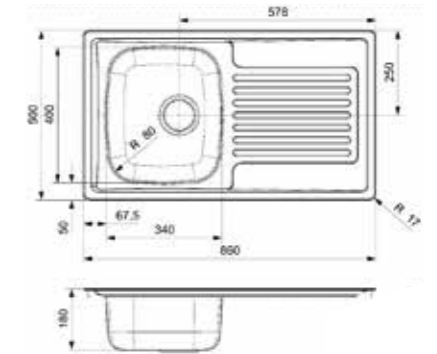

DELTA 10

Cabinet size 500 mm
 Depth 180 mm
 Sink unit dimensions 340 x 400 mm
 Total dimensions 860 x 500 mm

Article number
R30479

Tap holes are optional | Only available per pallet of 100 pieces | Sink is reversible