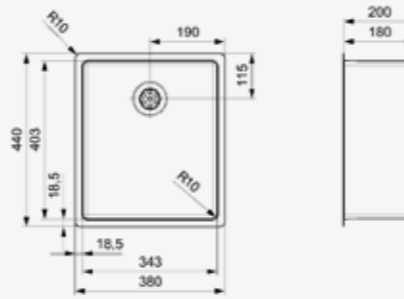

Article number
R27820

Comfort plug | 10 mm radius
Popup R32428 available separately