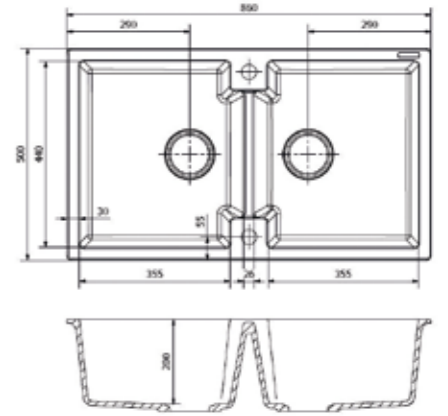

- Unique design
- Scratch and stain resistant
- Hygienic, easy to clean and maintain
- Sink is reversible

AMSTERDAM 20 DARK CHOCOLATE

Cabinet size 900 mm
Depth 200 + 200 mm
Sink unit dimensions 355 x 440 + 355 x 440 mm
Total dimensions 860 x 500 mm