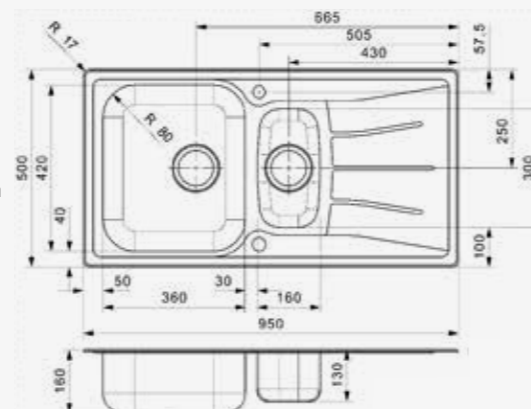

Article number
R21224

DIPLOMAT

30 LUX

Cabinet size 800 mm
 Depth 180 + 180 mm
 Sink unit dimensions 360 x 420 + 360 x 420 mm
 Total dimensions 1160 x 500 mm

Pop-up R20357 available separately
 Tap hole is optional | Sink is reversible