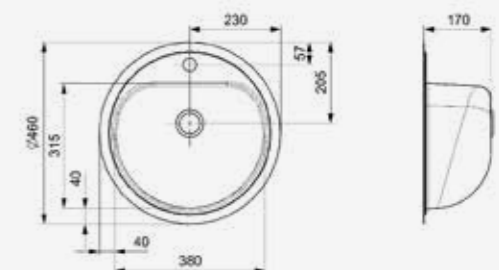

ATLANTIS L

SP-CC (304)

Cabinet size	450 mm
Depth	170 mm
Sink unit dimensions	380 x 315 mm
Total dimensions	460 mm