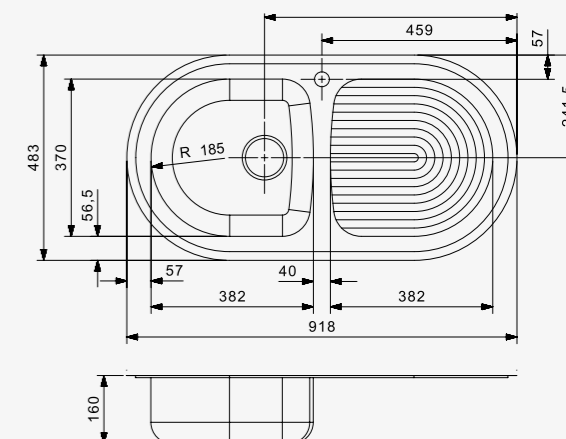

REGINORM

10 OKG
Cabinet size 500 mm
Depth 160 mm
Sink unit dimensions 382 x 370 mm
Total dimensions 918 x 483 mm

Article number
R02803

Popup R22276 available separately
Tap hole is optional | Sink is reversible