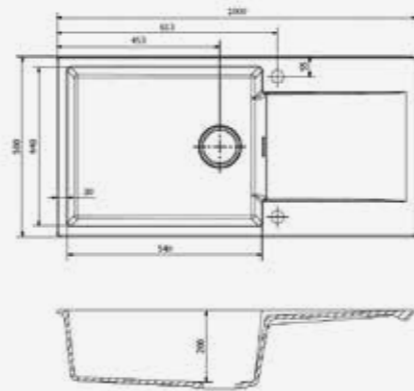

- PURE WHITE
  R30790
- DARK CHOCOLATE
  R33241
- BLACK SILVERY
  R30806

- GREY SILVERY
  R30813
- CAFFE SILVERY
  R30820

- Unique design
- Scratch and stain resistant
- Hygienic, easy to clean and maintain
- Sink is reversible