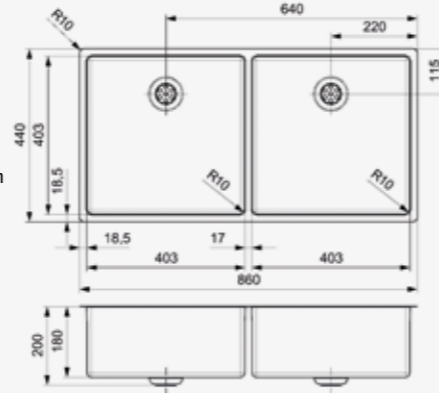

Article number
R28124

NEW YORK

40X40+40X40

Cabinet size 900 mm
Depth 180 + 180 mm
Sink unit dimensions 403 x 403 + 403 x 403 mm
Total dimensions 860 x 440 mm

Comfort plug | 10 mm radius
Popup R32428 available separately