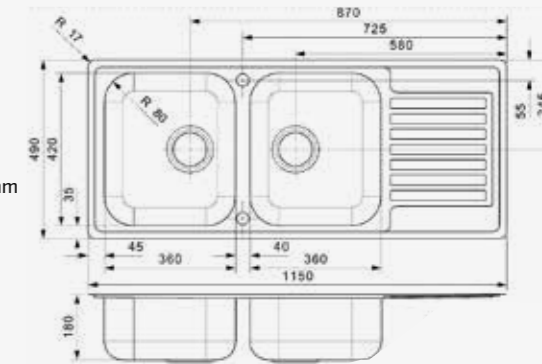

CENTURIO

L30

Cabinet size 800 mm
Depth 180 + 180 mm
Sink unit dimensions 360 x 420 + 360 x 420 mm
Total dimensions 1150 x 490 mm

Article number
R19627

Popup R22276 available separately
Tap hole is optional | Sink is reversible