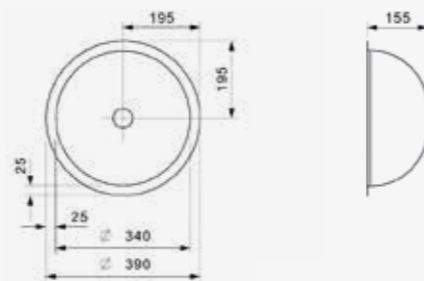

CARIBBEAN

CC (304)

Cabinet size 400 mm
Depth 155 mm
Sink unit dimensions 340 mm
Total dimensions 390 mm

Article number
R22207

Sink is without overflow