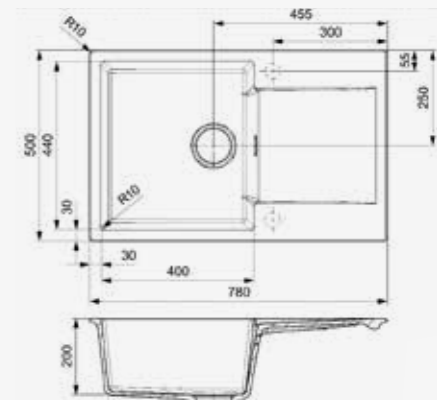

- PURE WHITE
  R32749
- DARK CHOCOLATE
  R33227
- BLACK SILVERY
  R32756

- GREY SILVERY
  R32763
- CAFFE SILVERY
  R32770

- Unique design
- Scratch and stain resistant
- Hygienic, easy to clean and maintain
- Sink is reversible