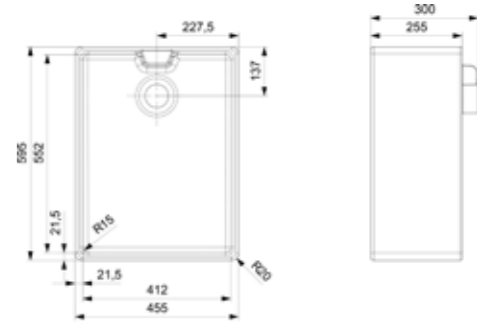

Artikelnummer
R26809

RL404 CB

Cabinet size 600 mm
 Depth 227 mm
 Sink unit dimensions 447 x 408 mm
 Total dimensions 1015 x 525 mm

Partially prepared tap holes

Article number
R25550

MATARO

Cabinet size 600 mm
 Depth 178 mm
 Sink unit dimensions 388 x 492 mm
 Total dimensions 440 x 545 mm