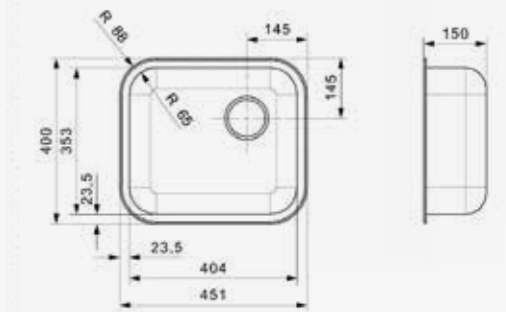

R18
4035 OKG
Cabinet size 450 mm
Depth 150 mm
Sink unit dimensions 404 x 353 mm
Total dimensions 451 x 400 mm

Article number
Ro0991

PopUp R22276 available separately