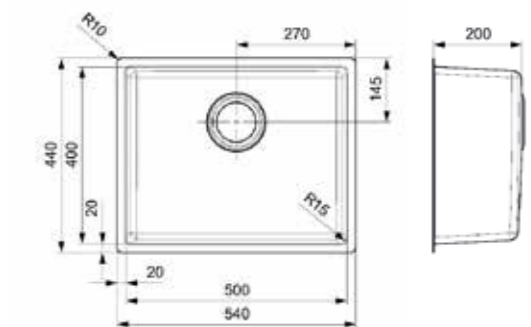

Article number
R32862

HOUSTON

34X40
Cabinet size 400 mm
Depth 200 mm
Sink unit dimensions 340 x 400 mm
Total dimensions 380 x 440 mm

Popup R22276 available separately

Article number
R32848

HOUSTON

40X40
Cabinet size 500 mm
Depth 200 mm
Sink unit dimensions 400 x 400 mm
Total dimensions 440 x 440 mm

Popup R22276 available separately

Article number
R32855

HOUSTON

50X40
Cabinet size 600 mm
Depth 200 mm
Sink unit dimensions 500 x 400 mm
Total dimensions 540 x 440 mm

Popup R22276 available separately

- 15 mm radius
- Depth of 200 mm