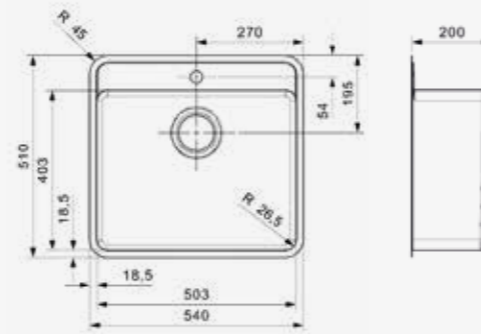

Cabinet size 800 mm
Depth 200 + 145 mm
Sink unit dimensions 503 x 403 + 183 x 403 mm
Total dimensions 753 x 440 mm

Article number
R15711

Popup R20357 available separately

OHIO

40X40 TAPWING

Cabinet size 500 mm
 Depth 180 mm
 Sink unit dimensions 403 x 403 mm
 Total dimensions 440 x 510 mm

Article number
R15803

Popup R22276 available separately

OHIO

50X40 TAPWING

Cabinet size 600 mm
 Depth 200 mm
 Sink unit dimensions 503 x 403 mm
 Total dimensions 540 x 510 mm

Article number
R15698

Popup R22276 available separately