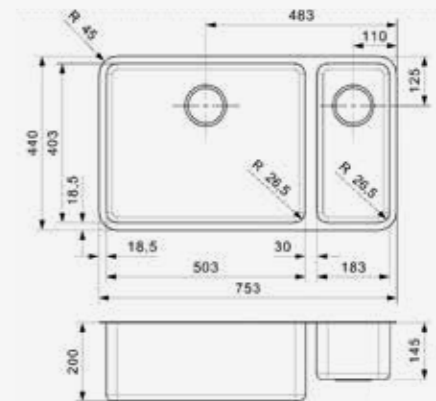

Cabinet size 900 mm
Depth 180 + 180 mm
Sink unit dimensions 403 x 403 + 403 x 403 mm
Total dimensions 873 x 440 mm

Article number
R16596

Popup R20357 available separately

OHIO

50X40

Cabinet size 600 mm
Depth 200 mm
Sink unit dimensions 503 x 403 mm
Total dimensions 540 x 440 mm

Article number
R15780

Popup R22276 available separately

OHIO

18X40+50X40

Cabinet size 800 mm
Depth 145 + 200 mm
Sink unit dimensions 183 x 403 + 503 x 403 mm
Total dimensions 753 x 440 mm

Article number
R15704

Popup R20357 available separately

OHIO

80X42

Cabinet size 900 mm
Depth 220 mm
Sink unit dimensions 803 x 423 mm
Total dimensions 840 x 460 mm

Article number
R15766

Popup R22276 available separately

OHIO

50X40+18X40

Cabinet size 800 mm
Depth 200 + 145 mm
Sink unit dimensions 503 x 403 + 183 x 403 mm
Total dimensions 753 x 440 mm

Article number
R15711

Popup R20357 available separately

OHIO

40X40 TAPWING

Cabinet size 500 mm
 Depth 180 mm
 Sink unit dimensions 403 x 403 mm
 Total dimensions 440 x 510 mm