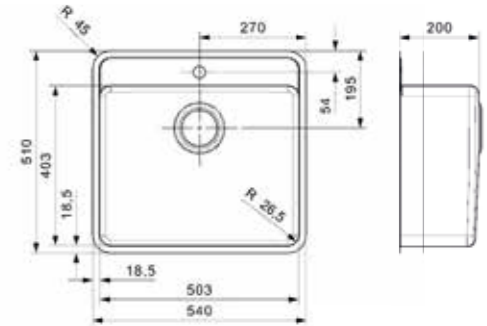

OHIO

50X40 ARCTIC WHITE

Cabinet size 600 mm
Depth 200 mm
Sink unit dimensions 503 x 403 mm
Total dimensions 540 x 440 mm

Article number
R25956

Popup R22276 available separately

OHIO

40X40 ATOMIC GREY

Cabinet size 500 mm
Depth 180 mm
Sink unit dimensions 403 x 403 mm
Total dimensions 440 x 440 mm

Article number
R29404

Popup R22276 available separately

OHIO

50X40 ATOMIC GREY

Cabinet size 600 mm
Depth 200 mm
Sink unit dimensions 503 x 403 mm
Total dimensions 540 x 440 mm

Article number
R29411

Popup R22276 available separately

OHIO

50X40 MIDNIGHT SKY

Cabinet size 600 mm
Depth 200 mm
Sink unit dimensions 503 x 403 mm
Total dimensions 540 x 440 mm

Article number
R25970

Popup R22276 available separately

OHIO

50X40 JET BLACK TAPWING

Cabinet size 600 mm
Depth 200 mm
Sink unit dimensions 503 x 403 mm
Total dimensions 540 x 510 mm

Article number
R32695

Popup R22276 available separately

OHIO

50X40 JET BLACK

Cabinet size 600 mm
Depth 200 mm
Sink unit dimensions 503 x 403 mm
Total dimensions 540 x 440 mm

Article number
R32718

Popup R22276 available separately