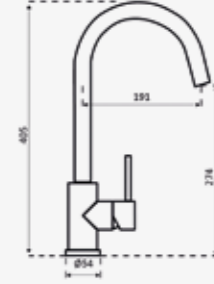

Brushed stainless steel
Single-handle tap

CRYSTAL
GUN METAL
Article number **R30516**