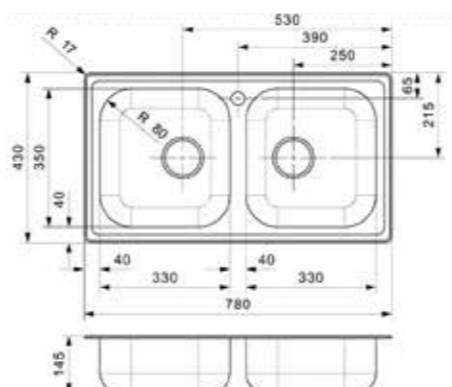

CENTURIO

R10
Cabinet size 500 mm
Depth 180 mm
Sink unit dimensions 360 x 420 mm
Total dimensions 860 x 500 mm

Article number
R23105

Popup R22276 available separately
Tap hole is optional | Sink is reversible

COLORADO

COMFORT R
Cabinet size 450 mm
Depth 160 mm
Sink unit dimensions 403 x 353 mm
Total dimensions 451 x 401 mm

Article number
R24317

Popup R32428 available separately

BETA

10 BAP
Cabinet size 450 mm
Depth 145 mm
Sink unit dimensions 330 x 350 mm
Total dimensions 780 x 430 mm

Article number
R16756

Popup R22276 available separately
Tap hole is optional | Sink is reversible

REGINORM

10 OKG
Cabinet size 500 mm
Depth 160 mm
Sink unit dimensions 382 x 370 mm
Total dimensions 918 x 483 mm

Article number
R02803

Popup R22276 available separately
Tap hole is optional | Sink is reversible

BETA

20 BAP
Cabinet size 800 mm
Depth 145 + 145 mm
Sink unit dimensions 330 x 350 + 330 x 350 mm
Total dimensions 780 x 430 mm

Article number
R16763

Popup R22276 available separately
Tap hole is optional

REGIDRAIN

Cabinet size 450 mm
Depth 145 mm
Sink unit dimensions 340 x 400 mm
Total dimensions 595 x 470 mm

Article number
R01929

Popup R22276 available separately
Tap hole is optional | Sink is reversible

MINISTER

10 REVERSIBEL
Cabinet size 600 mm
Depth 200 mm
Sink unit dimensions 520 x 420 mm
Total dimensions 1000 x 500 mm

Article number
R24508

Popup R22276 available separately
Tap hole is optional | Sink is reversible

REX 10

Cabinet size 450 mm
Depth 165 mm
Sink unit dimensions 340 x 380 mm
Total dimensions 790 x 500 mm

Article number
R17425

Popup R22276 available separately
Tap hole is optional | Sink is reversible
Available per 40 pieces