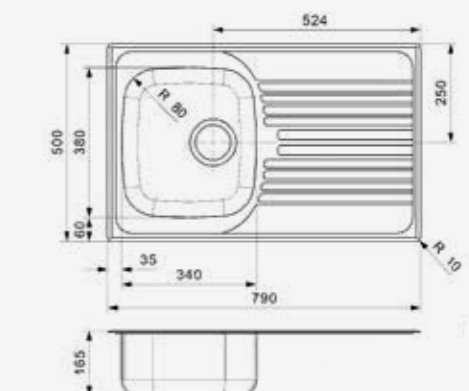

REX 10

Cabinet size 450 mm
Depth 165 mm
Sink unit dimensions 340 x 380 mm
Total dimensions 790 x 500 mm

Article number
R17425

Popup R22276 available separately
Tap hole is optional | Sink is reversible
Available per 40 pieces