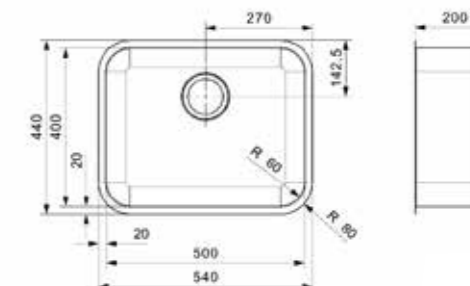

Article number
R20098

Popup R22276 available separately

ONTARIO

70 X 40
 Cabinet size 800 mm
 Depth 190 mm
 Sink unit dimensions 703 x 403 mm
 Total dimensions 740 x 440 mm

Article number
R25352

Popup R22276 available separately

MADE OUT OF THE BEST STEEL

IB
40X40
Cabinet size 500 mm
Depth 180 mm
Sink unit dimensions 400 x 400 mm
Total dimensions 440 x 440 mm

Article number
R32015

Popup R22276 available separately

IB
50X40
Cabinet size 600 mm
Depth 200 mm
Sink unit dimensions 500 x 400 mm
Total dimensions 540 x 440 mm