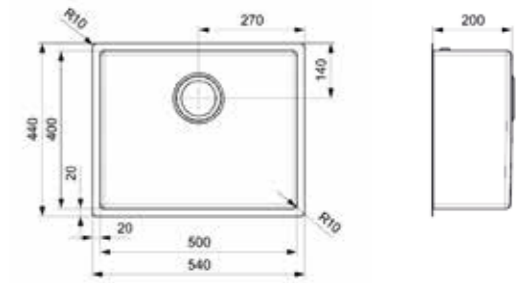

PVD-technic | 10 mm radius
200 mm deep

Article number
R30721

MIAMI
50X40 GUN METAL

Cabinet size 600 mm
Depth 200 mm
Sink unit dimensions 500 x 400 mm
Total dimensions 540 x 440 mm

PVD-technic | 10 mm radius
200 mm deep

Article number
R30707

MIAMI
40X40 COPPER

Cabinet size 500 mm
Depth 200 mm
Sink unit dimensions 400 x 400 mm
Total dimensions 440 x 440 mm

PVD-technic | 10 mm radius
200 mm deep

Article number
R30738

MIAMI
50X40 COPPER