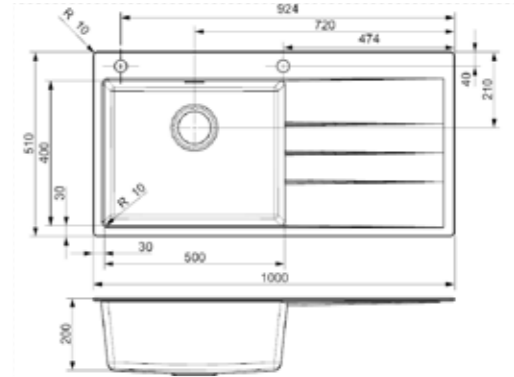

- Unique design
- Scratch and stain resistant
- Hygienic, easy to clean and maintain
- Sink is reversible

BREDA 10
PURE WHITE LEFT

Cabinet size 600 mm
Depth 200 mm
Sink unit dimensions 500 x 365 mm
Total dimensions 1000 x 510 mm