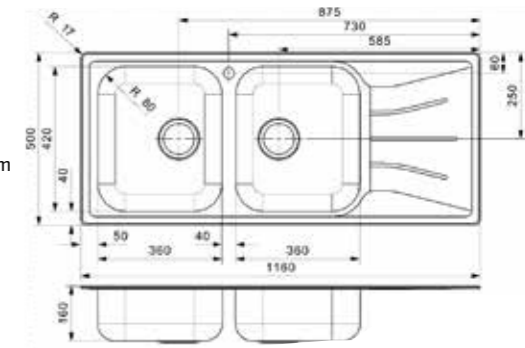

MORE THAN 40 YEARS OF EXPERIENCE

DIPLOMAT

30 ECO

Cabinet size 800 mm
Depth 160 + 160 mm
Sink unit dimensions 360 x 420 + 360 x 420 mm
Total dimensions 1160 x 500 mm

Pop-up R22276 available separately
Tap hole is optional | Sink is reversible

Article number
R21293

DIPLOMAT

10 LUX

Cabinet size 500 mm
Depth 180 mm
Sink unit dimensions 360 x 420 mm
Total dimensions 860 x 500 mm

Pop-up R22276 available separately
Tap hole is optional | Sink is reversible

Article number
R02216

DIPLOMAT

10 ECO

Cabinet size 500 mm
Depth 160 mm
Sink unit dimensions 360 x 420 mm
Total dimensions 860 x 500 mm

Pop-up R22276 available separately
Tap hole is optional | Sink is reversible

Article number
R21170

DIPLOMAT

1,5 LUX

Cabinet size 600 mm
Depth 180 + 130 mm
Sink unit dimensions 360 x 420 + 160 x 300 mm
Total dimensions 950 x 500 mm

Including pop-up R20357 and 2 tap holes

Article number
R03831

DIPLOMAT

1,5 ECO

Cabinet size 600 mm
Depth 160 + 130 mm
Sink unit dimensions 360 x 420 + 160 x 300 mm
Total dimensions 950 x 500 mm

Pop-up R22276 available separately
Tap hole is optional | Sink is reversible

Article number
R21224

DIPLOMAT

30 LUX

Cabinet size 800 mm
Depth 180 + 180 mm
Sink unit dimensions 360 x 420 + 360 x 420 mm
Total dimensions 1160 x 500 mm

Pop-up R20357 available separately
Tap hole is optional | Sink is reversible

Article number
R02254