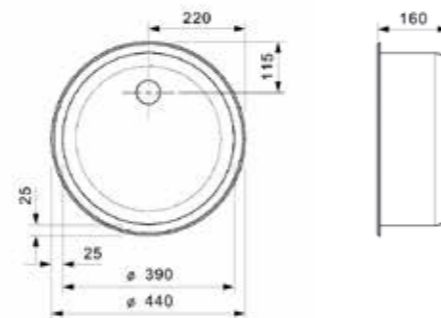

Article number
Ro0991

PopUp R22276 available separately

R18
390 OSK
Cabinet size 450 mm
Depth 160 mm
Sink unit dimensions 390 mm
Total dimensions 440 mm

Article number
Ro0731

R18
4035 OSK
Cabinet size 450 mm
Depth 150 mm
Sink unit dimensions 404 x 353 mm
Total dimensions 451 x 400 mm