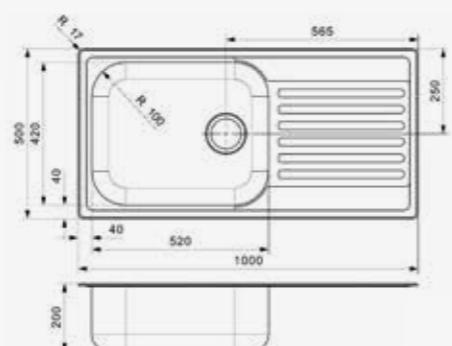

CENTURIO

R10
Cabinet size 500 mm
Depth 180 mm
Sink unit dimensions 360 x 420 mm
Total dimensions 860 x 500 mm

Article number
R23105

Popup R22276 available separately
Tap hole is optional | Sink is reversible

COLORADO

COMFORT R
Cabinet size 450 mm
Depth 160 mm
Sink unit dimensions 403 x 353 mm
Total dimensions 451 x 401 mm

Article number
R24317

Popup R32428 available separately

BETA

10 BAP
Cabinet size 450 mm
Depth 145 mm
Sink unit dimensions 330 x 350 mm
Total dimensions 780 x 430 mm

Article number
R16756

Popup R22276 available separately
Tap hole is optional | Sink is reversible

REGINORM

10 OKG
Cabinet size 500 mm
Depth 160 mm
Sink unit dimensions 382 x 370 mm
Total dimensions 918 x 483 mm

Article number
R02803

Popup R22276 available separately
Tap hole is optional | Sink is reversible

BETA

20 BAP
Cabinet size 800 mm
Depth 145 + 145 mm
Sink unit dimensions 330 x 350 + 330 x 350 mm
Total dimensions 780 x 430 mm

Article number
R16763

Popup R22276 available separately
Tap hole is optional

REGIDRAIN

Cabinet size 450 mm
Depth 145 mm
Sink unit dimensions 340 x 400 mm
Total dimensions 595 x 470 mm

Article number
R01929

Popup R22276 available separately
Tap hole is optional | Sink is reversible

MINISTER

10 REVERSIBEL
Cabinet size 600 mm
Depth 200 mm
Sink unit dimensions 520 x 420 mm
Total dimensions 1000 x 500 mm

Article number
R24508

Popup R22276 available separately
Tap hole is optional | Sink is reversible

REX 10

Cabinet size 450 mm
Depth 165 mm
Sink unit dimensions 340 x 380 mm
Total dimensions 790 x 500 mm

Article number
R17425

Popup R22276 available separately
Tap hole is optional | Sink is reversible
Available per 40 pieces