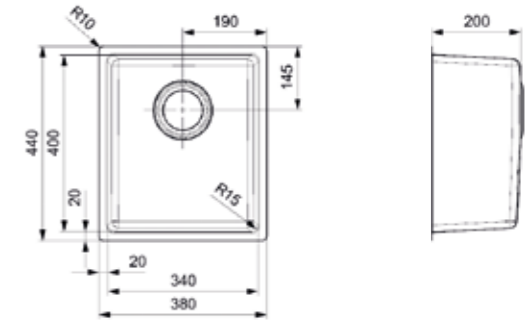

MADE OUT OF THE BEST STEEL

IB
40X40
Cabinet size 500 mm
Depth 180 mm
Sink unit dimensions 400 x 400 mm
Total dimensions 440 x 440 mm

Article number
R32015

Popup R22276 available separately

IB
50X40
Cabinet size 600 mm
Depth 200 mm
Sink unit dimensions 500 x 400 mm
Total dimensions 540 x 440 mm

Article number
R32862

HOUSTON

34X40
Cabinet size 400 mm
Depth 200 mm
Sink unit dimensions 340 x 400 mm
Total dimensions 380 x 440 mm

Popup R22276 available separately

Article number
R32848

HOUSTON

40X40
Cabinet size 500 mm
Depth 200 mm
Sink unit dimensions 400 x 400 mm
Total dimensions 440 x 440 mm