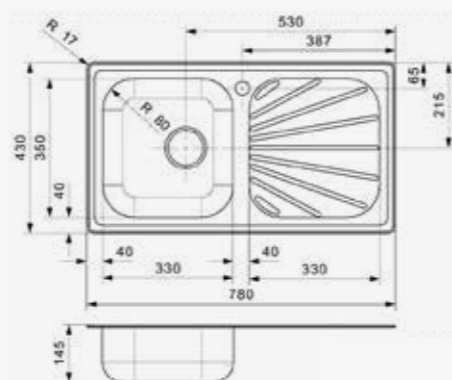

Popup R32428 available separately

BETA

10 BAP
 Cabinet size 450 mm
 Depth 145 mm
 Sink unit dimensions 330 x 350 mm
 Total dimensions 780 x 430 mm

Article number
R16756

Popup R22276 available separately
 Tap hole is optional | Sink is reversible

REGINORM

10 OKG
 Cabinet size 500 mm
 Depth 160 mm
 Sink unit dimensions 382 x 370 mm
 Total dimensions 918 x 483 mm

Article number
R02803

Popup R22276 available separately
 Tap hole is optional | Sink is reversible