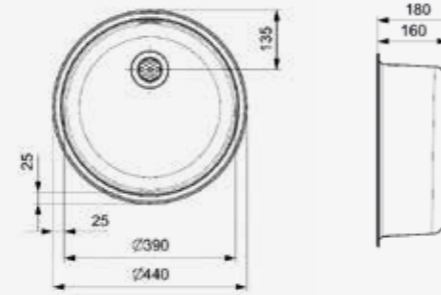

Article number
Ro0373

R18
390 COMFORT
Cabinet size 450 mm
Depth 160 mm
Sink unit dimensions 390 mm
Total dimensions 440 mm

Article number
R26168

PopUp R32428 available separately
Comfort plug

R18
4035 OKG
Cabinet size 450 mm
Depth 150 mm
Sink unit dimensions 404 x 353 mm
Total dimensions 451 x 400 mm