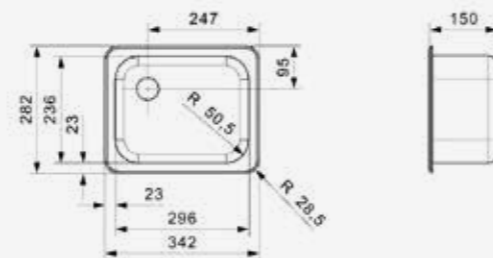

ATLANTIS
OSP
Cabinet size 450 mm
Depth 170 mm
Sink unit dimensions 380 x 315 mm
Total dimensions 460 x 460 mm

Article number
Ro0083

Single polished