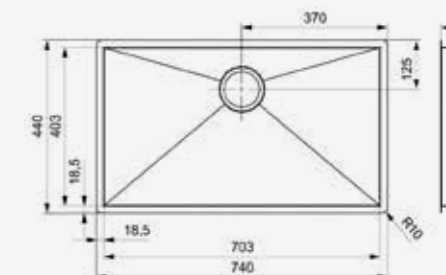

Article number
R25352

Popup R22276 available separately