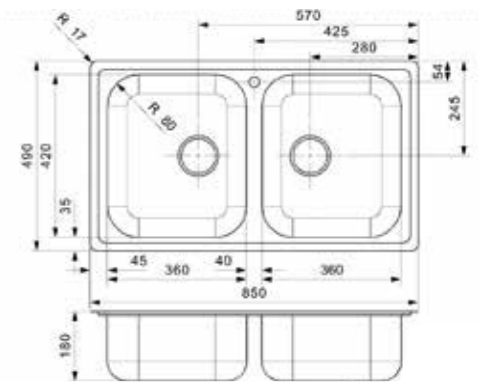

Popup R22276 available separately

Article number
R32855

HOUSTON

50X40
Cabinet size 600 mm
Depth 200 mm
Sink unit dimensions 500 x 400 mm
Total dimensions 540 x 440 mm

Popup R22276 available separately

- 15 mm radius
- Depth of 200 mm

REGINOX

EVERY SINK IS PRODUCED WITH PRECISION AND CARE

CENTURIO

L20

Cabinet size 800 mm
 Depth 180 + 180 mm
 Sink unit dimensions 360 x 420 + 360 x 420 mm
 Total dimensions 850 x 490 mm

Article number
R21453

Popup R22276 available separately
 Tap hole is optional

CENTURIO

L30

Cabinet size 800 mm
 Depth 180 + 180 mm
 Sink unit dimensions 360 x 420 + 360 x 420 mm
 Total dimensions 1150 x 490 mm

Article number
R19627