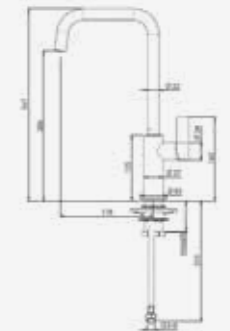

FLINT
CHROME
Article number **R31650**

Single-handle tap
Pull-out possibility