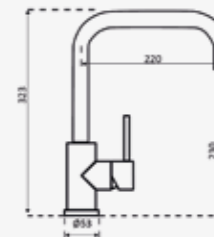

Brushed stainless steel
Single-handle tap

CRYSTAL
GOLD
Article number **R30530**