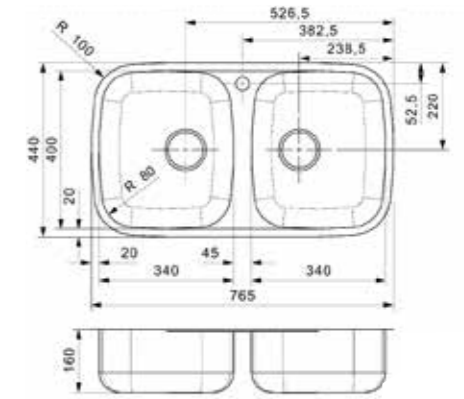

Article number
R18279

Popup R20357 available separately
 Including stainless steel colander | Sink is reversible

MORENA L

Cabinet size 600 mm
 Depth 145 + 80 mm
 Sink unit dimensions 340 x 400 + 150 x 250 mm
 Total dimensions 583 x 458 mm

Popup R22276 available separately | Including stainless steel colander | Tap hole is optional
 Sink without overflow | Sink is reversible

Article number
R16534

PRINCESS

80
 Cabinet size 800 mm
 Depth 160 + 160 mm
 Sink unit dimensions 340 x 400 + 340 x 400 mm
 Total dimensions 765 x 440 mm

Popup R22276 available separately

Article number
R00793

QUEEN

L60
 Cabinet size 600 mm
 Depth 160 + 130 mm
 Sink unit dimensions 330 x 400 + 160 x 300 mm
 Total dimensions 595 x 470 mm

Popup R20357 available separately
 Including stainless steel colander | Sink is reversible