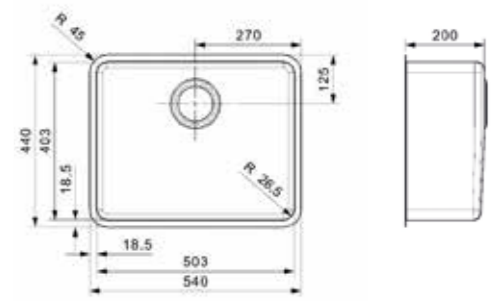

OHIO

18X40 JET BLACK

Cabinet size 400 mm
Depth 145 mm
Sink unit dimensions 183 x 403 mm
Total dimensions 220 x 440 mm

Article number
R32732

Popup R22276 available separately

OHIO

40X40 JET BLACK

Cabinet size 500 mm
Depth 180 mm
Sink unit dimensions 403 x 403 mm
Total dimensions 440 x 440 mm

Article number
R32725

Popup R22276 available separately

OHIO

40X40 ARCTIC WHITE

Cabinet size 500 mm
Depth 180 mm
Sink unit dimensions 403 x 403 mm
Total dimensions 440 x 440 mm

Article number
R25925

Popup R22276 available separately

OHIO

50X40 ARCTIC WHITE

Cabinet size 600 mm
Depth 200 mm
Sink unit dimensions 503 x 403 mm
Total dimensions 540 x 440 mm

Article number
R25956

Popup R22276 available separately

OHIO

40X40 ATOMIC GREY

Cabinet size 500 mm
Depth 180 mm
Sink unit dimensions 403 x 403 mm
Total dimensions 440 x 440 mm