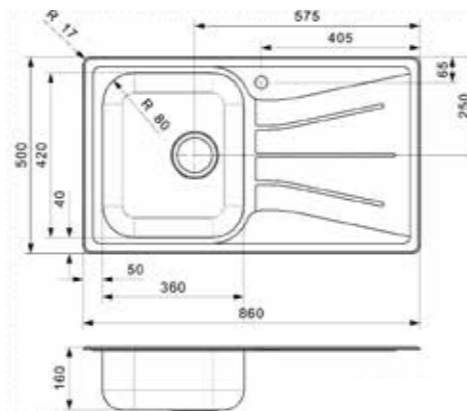

DIPLOMAT

10 ECO

Cabinet size 500 mm
Depth 160 mm
Sink unit dimensions 360 x 420 mm
Total dimensions 860 x 500 mm

Pop-up R22276 available separately
Tap hole is optional | Sink is reversible

Article number
R21170