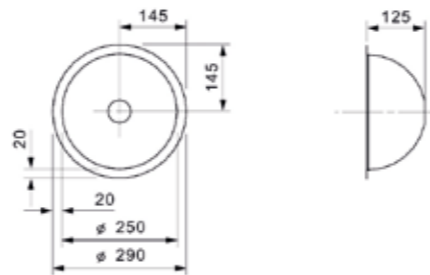

RIO

CC (304)

Cabinet size 300 mm
Depth 125 mm
Sink unit dimensions 250 mm
Total dimensions 290 mm

Article number
R00724

Sink is without overflow