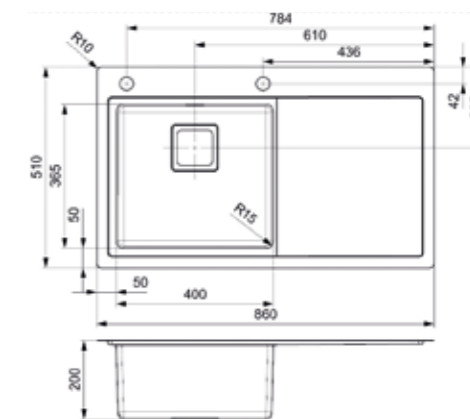

TEXAS

50X40
Cabinet size 600 mm
Depth 200 mm
Sink unit dimensions 503 x 403 mm
Total dimensions 540 x 440 mm

Popup R22320 available separately

REGENERATION AND **GROWTH**

Following on from our successful Nevada range Reginox has introduced Phoenix. Made from high grade polished steel for a contemporary look, it is available in both hands and 2 sizes. The Phoenix boasts a square strainer, modern design overflow and tapwing. These unique features have been transferred from the Nevada. With a smooth drainer and large bowls the Phoenix range is ideal for all sink uses and is especially useful for large items which may not fit into a dishwasher or that needs extra care handwashing. It also has seamless exterior radiuses of 10 mm meaning both vertically and horizontally this sink is easy to keep clean and avoid build-up of bacteria and dirt.

PHOENIX

40 LEFT
 Cabinet size 500 mm
 Depth 200 mm
 Sink unit dimensions 400 x 365 mm
 Total dimensions 860 x 510 mm

Article number
R32909

Sink with drainer, taphole and popup

PHOENIX

40 RIGHT
 Cabinet size 500 mm
 Depth 200 mm
 Sink unit dimensions 400 x 365 mm
 Total dimensions 860 x 510 mm