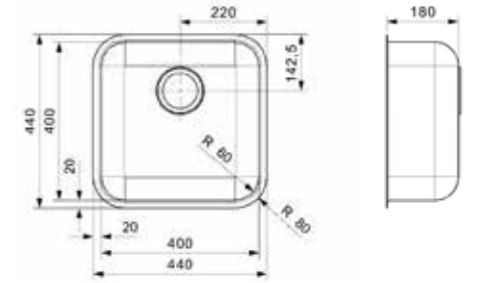

Article number
R23563

Popup R22276 available separately
Sink is without overflow

IB

4040-CC (316)

Cabinet size 500 mm
Depth 180 mm
Sink unit dimensions 400 x 400 mm
Total dimensions 440 x 440 mm

Article number
R23228