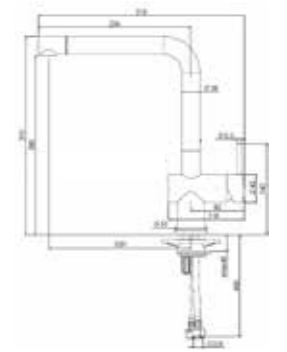

Single-handle tap
Pull-out possibility

JAPURA
BLACK
Article number **R31551**

Single-handle tap
Pull-out possibility

CEDAR
BLACK
Article number **R31643**

Single-handle tap
Pull-out possibility

PEARL
CHROME
Article number **R31568**

Single-handle tap

FLINT
CHROME
Article number **R31650**

Single-handle tap
Pull-out possibility

PEARL
BLACK
Article number **R32800**

Single-handle tap

FLINT
BLACK
Article number **R31667**

Single-handle tap
Pull-out possibility

YADKIN
CHROME
Article number **R31674**

Single-handle tap

JAPURA
CHROME
Article number **R31544**

Single-handle tap
Pull-out possibility

YADKIN
BLACK
Article number **R31681**

Single-handle tap