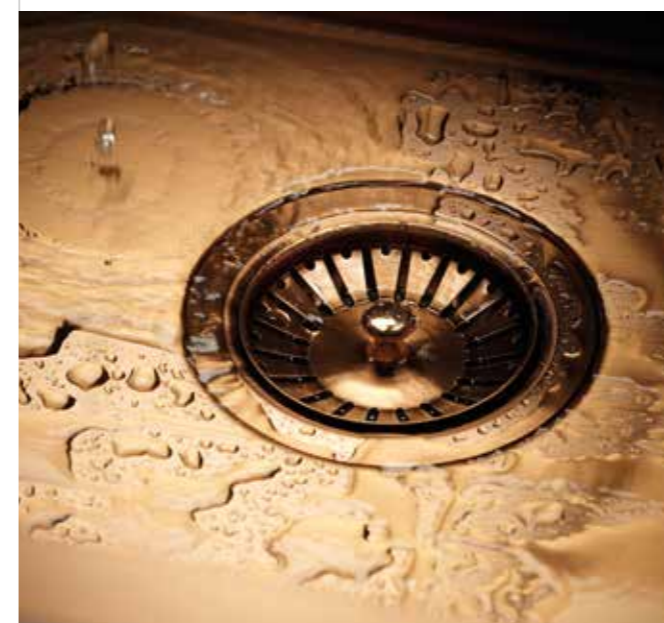

- 10 mm radius
- PVD-technic
- Depth of 200 mm
- Colour deviation per item is possible