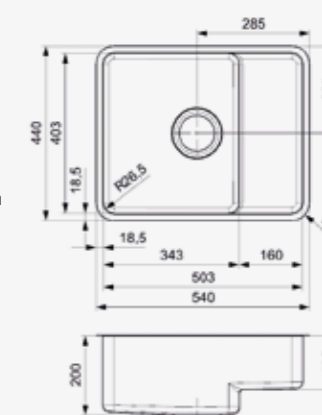

ON THE EDGE OF REVOLUTION

The exclusive design of the Niagara sink makes it a must have for any modern, economical, hygienic kitchen. Deep-drawn in one piece, it is a beautifully sleek dual level sink. This design helps to save water whilst also creating extra space for separate washing of smaller items or storage of sink accessories.

The supplied bottomgrid helps to protect the bottom of the sink, ensuring practicality and design. As well as saving water, this sink has another environmental benefit. It is made from 80% recycled stainless steel and includes large radiuses which make for easy cleaning. Innovative, environmentally friendly and uber practical: Niagara is the perfect combination.

NIAGARA COMPLETE: INCLUDES A PLASTIC COLANDER, STAINLESS STEEL BOTTOMGRID- AND LID

THE USEFULL LEVEL DIFFERENCES OF THE **NIAGARA**

NIAGARA

Cabinet size	600 mm
Depth	200 + 135 mm
Sink unit dimensions	343 x 403 + 160 x 403 mm
Total dimensions	540 x 440 mm

Popup R22276 available separately