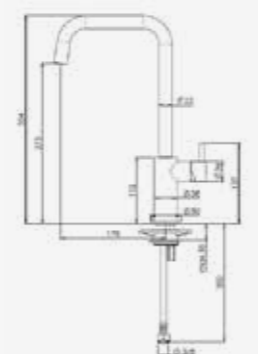

SPRING
STAINLESS STEEL
Article number **R31780**

Brushed stainless steel
Single-handle tap only forward