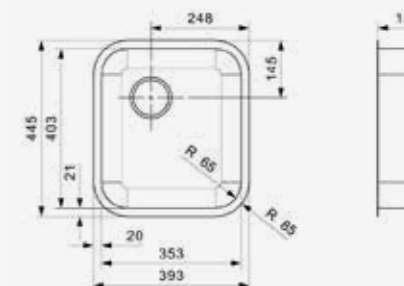

L18

4035 OKG WOKZ
Cabinet size 450 mm
Depth 150 mm
Sink unit dimensions 353 x 403 mm
Total dimensions 393 x 445 mm

Article number
R03305

Popup R22276 available separately