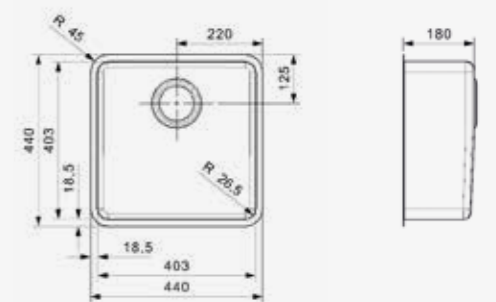

OHIO

18X40 JET BLACK

Cabinet size 400 mm
Depth 145 mm
Sink unit dimensions 183 x 403 mm
Total dimensions 220 x 440 mm

Article number
R32732

Popup R22276 available separately

OHIO

40X40 JET BLACK

Cabinet size 500 mm
Depth 180 mm
Sink unit dimensions 403 x 403 mm
Total dimensions 440 x 440 mm

Article number
R32725

Popup R22276 available separately

OHIO

40X40 ARCTIC WHITE

Cabinet size 500 mm
Depth 180 mm
Sink unit dimensions 403 x 403 mm
Total dimensions 440 x 440 mm

Article number
R25925

Popup R22276 available separately