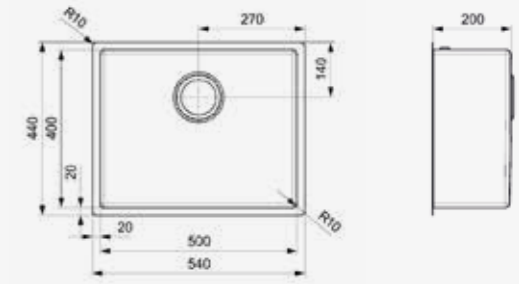

PVD-technic | 10 mm radius
200 mm deep

Article number
R30721

MIAMI
50X40 GUN METAL

Cabinet size 600 mm
Depth 200 mm
Sink unit dimensions 500 x 400 mm
Total dimensions 540 x 440 mm

PVD-technic | 10 mm radius
200 mm deep

Article number
R30707

MIAMI
40X40 COPPER

Cabinet size 500 mm
Depth 200 mm
Sink unit dimensions 400 x 400 mm
Total dimensions 440 x 440 mm

PVD-technic | 10 mm radius
200 mm deep

Article number
R30738

MIAMI
50X40 COPPER

Cabinet size 600 mm
Depth 200 mm
Sink unit dimensions 500 x 400 mm
Total dimensions 540 x 440 mm

PVD-technic | 10 mm radius
200 mm deep

Article number
R30714

MIAMI
40X40 GOLD

Cabinet size 500 mm
Depth 200 mm
Sink unit dimensions 400 x 400 mm
Total dimensions 440 x 440 mm