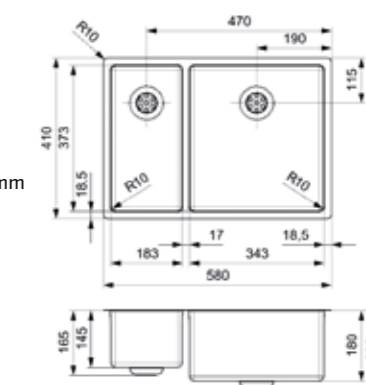

Article number
R33012

NEW JERSEY

34 X 37 + 18 X 37
Cabinet size 600 mm
Depth 180 + 145 mm
Sink unit dimensions 343 x 373 mm + 183 x 373 mm
Total dimensions 580 x 410 mm

Comfort plug | 10 mm radius
Popup R32428 available separately