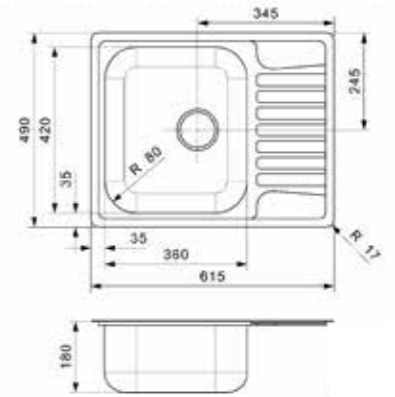

Popup R22276 available separately
 Tap hole is optional | Sink is reversible

CENTURIO

L10

Cabinet size 500 mm
 Depth 180 mm
 Sink unit dimensions 360 x 420 mm
 Total dimensions 850 x 490 mm

Article number
R19542

Popup R22276 available separately
 Tap hole is optional | Sink is reversible

ADMIRAL

L40

Cabinet size 500 mm
 Depth 180 mm
 Sink unit dimensions 360 x 420 mm
 Total dimensions 615 x 490 mm

Article number
R18309

Popup R22276 available separately
 Sink is reversible

CENTURIO

L1,5

Cabinet size 600 mm
 Depth 180 + 130 mm
 Sink unit dimensions 360 x 420 + 160 x 300 mm
 Total dimensions 940 x 490 mm

Article number
R19580