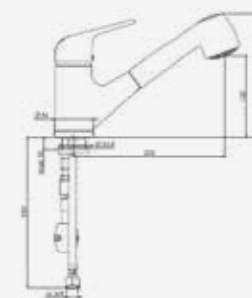

YAMPA
BLACK
Article number **R31704**

Single-handle tap

JERICO
CHROME
Article number **R31605**

Single-handle tap
Pull-out possibility

LEVISA
CHROME
Article number **R31629**

Single-handle tap

LOGAN
STAINLESS STEEL
Article number **R31797**