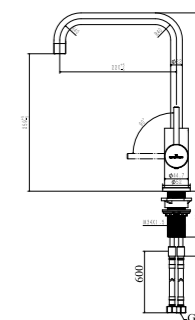

LEON
CHROME
Article number **R31612**

Single-handle tap