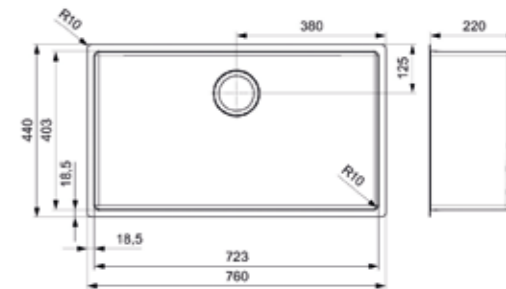

Article number
R27790

NEW YORK

72X40 OKG (3.5" DRAIN HOLE)

Cabinet size 800 mm
Depth 220 mm
Sink unit dimensions 723 x 403 mm
Total dimensions 760 x 440 mm

10 mm radius | Standard drain hole 3.5"
Popup R22276 available separately