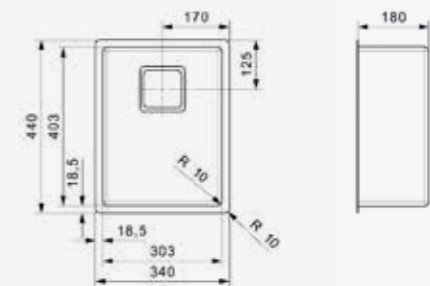

TEXAS

30X40
Cabinet size 400 mm
Depth 180 mm
Sink unit dimensions 303 x 403 mm
Total dimensions 340 x 440 mm

Popup R22320 available separately

Article number
R28025

TEXAS

40X40
Cabinet size 500 mm
Depth 180 mm
Sink unit dimensions 403 x 403 mm
Total dimensions 440 x 440 mm

Popup R22320 available separately