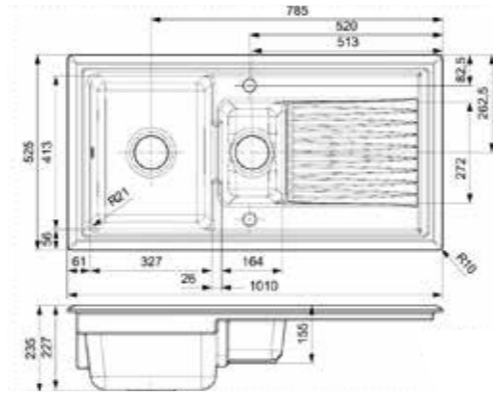

RL401 CB

Cabinet size 600 mm
Depth 227 + 155 mm
Sink unit dimensions 327 x 413 + 164 x 272 mm
Total dimensions 1010 x 525 mm

Partially prepared tap holes

Article number
R25567

BELFAST

Cabinet size 600 mm
Depth 255 mm
Sink unit dimensions 412 x 552 mm
Total dimensions 455 x 595 mm

Artikelnummer
R26809

RL404 CB

Cabinet size 600 mm
Depth 227 mm
Sink unit dimensions 447 x 408 mm
Total dimensions 1015 x 525 mm

Partially prepared tap holes

Article number
R25550

MATARO

Cabinet size 600 mm
Depth 178 mm
Sink unit dimensions 388 x 492 mm
Total dimensions 440 x 545 mm

Artikelnummer
R28209

RL501 CW

Cabinet size 600 mm
Depth 200 + 145 mm
Sink unit dimensions 358 x 383 + 162 x 309 mm
Total dimensions 1000 x 500 mm

Partially prepared tap holes

Article number
R25536

RL504 CW

Cabinet size 600 mm
Depth 202 mm
Sink unit dimensions 443 x 383 mm
Total dimensions 1000 x 500 mm

Partially prepared tap holes

Article number
R25543