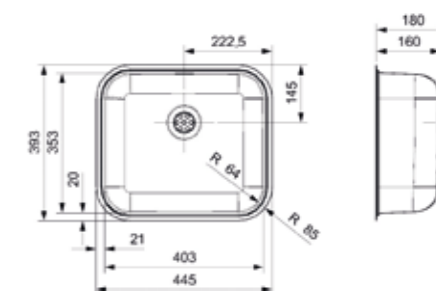

COLORADO COMFORT: WHERE COMFORT MEETS **DIVERSITY**

This sink envisions a simplistic, refined design, with a sleek horizontal overflow and a polished silk finish. Because of the deep-drawn manufacturing process the Colorado has no seams or edges. The new integrated comfort waste also means there is less chance of leaks and bacteria build up.

COLORADO COMFORT

Cabinet size	450 mm
Depth	160 mm
Sink unit dimensions	403 x 353 mm
Total dimensions	445 x 393 mm

Popup R32428 available separately | Comfort plug
Also available for inset installation, see page 71

VERY EASY TO CLEAN AND
MAINTAIN DUE TO THE
LARGE RADIUS OF 64 MM ON
THE INTERNAL CORNERS