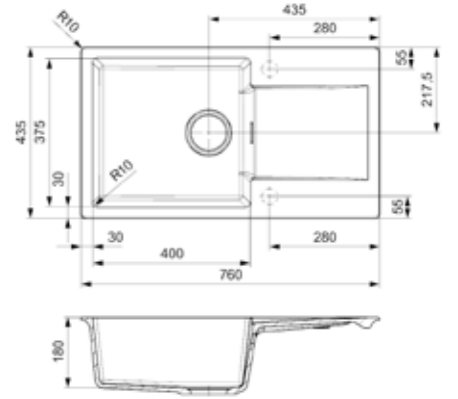

- PURE WHITE
  R33500
- DARK CHOCOLATE
  R33487
- BLACK SILVERY
  R33463

- GREY SILVERY
  R33494
- CAFFE SILVERY
  R33470

- Unique design
- Scratch and stain resistant
- Hygienic, easy to clean and maintain