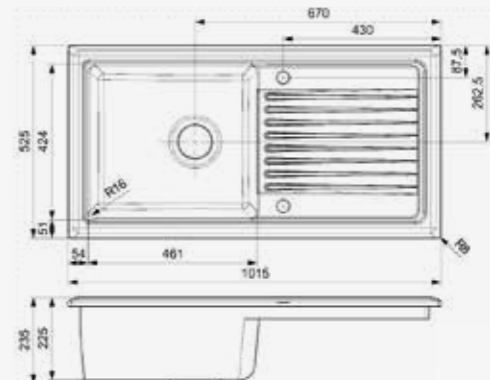

Article number
R23884

Partially prepared tap holes

RL304 CW

Cabinet size 600 mm
Depth 225 mm
Sink unit dimensions 461 x 424 mm
Total dimensions 1015 x 525 mm

Article number
R23907

Partially prepared tap holes