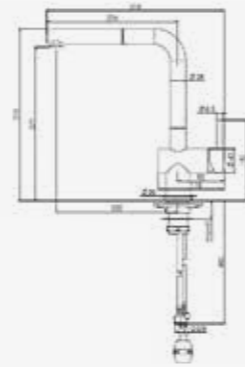

PEARL
CHROME
Article number **R31568**

Single-handle tap