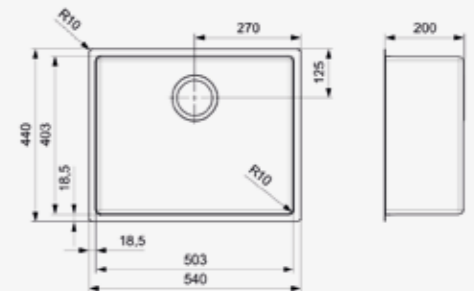

Article number
R28254

NEW YORK

50X40 OKG (3.5" DRAIN HOLE)

Cabinet size 600 mm
Depth 200 mm
Sink unit dimensions 503 x 403 mm
Total dimensions 540 x 440 mm

10 mm radius | Standard drain hole 3.5"
Popup R22276 available separately