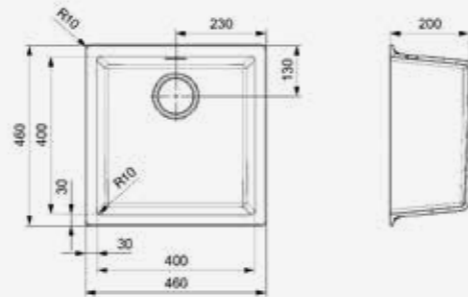

- PURE WHITE
  R32305
- DARK CHOCOLATE
  R33180
- BLACK SILVERY
  R32312

- GREY SILVERY
  R32329
- CAFFE SILVERY
  R32336

- Unique design
- Scratch and stain resistant
- Hygienic, easy to clean and maintain