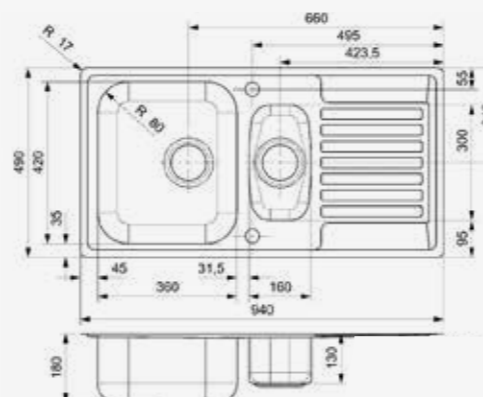

CENTURIO

L1,5

Cabinet size 600 mm
Depth 180 + 130 mm
Sink unit dimensions 360 x 420 + 160 x 300 mm
Total dimensions 940 x 490 mm

Article number
R19580

Popup R22276 available separately
Including stainless steel colander
Tap hole is optional | Sink is reversible