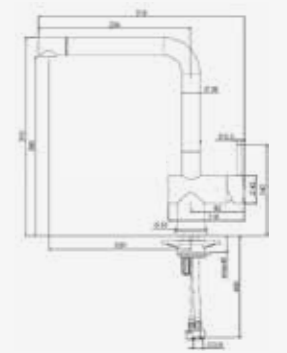

JAPURA
CHROME
Article number **R31544**

Single-handle tap
Pull-out possibility