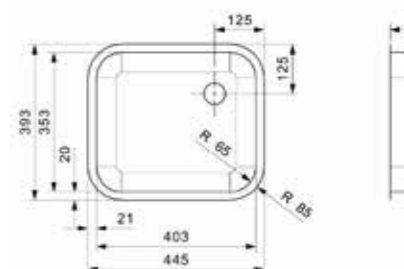

L18

4035 OKG
 Cabinet size 450 mm
 Depth 150 mm
 Sink unit dimensions 403 x 353 mm
 Total dimensions 445 x 393 mm

Article number
R03251

Popup R22276 available separately

L18

4035 OSK
 Cabinet size 450 mm
 Depth 150 mm
 Sink unit dimensions 403 x 353 mm
 Total dimensions 445 x 393 mm