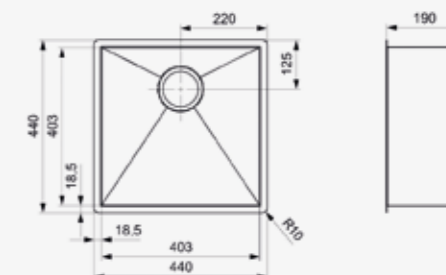

MODERN LIFESTYLE DESIGN

CLEAN LINES
ZERO MM INNER RADIUS

ONTARIO

40 X 40
Cabinet size 500 mm
Depth 190 mm
Sink unit dimensions 403 x 403 mm
Total dimensions 440 x 440 mm

Article number
R19887

Popup R22276 available separately

ONTARIO

50 X 40
Cabinet size 600 mm
Depth 190 mm
Sink unit dimensions 503 x 403 mm
Total dimensions 540 x 440 mm

Article number
R20098

Popup R22276 available separately

ONTARIO

70 X 40
Cabinet size 800 mm
Depth 190 mm
Sink unit dimensions 703 x 403 mm
Total dimensions 740 x 440 mm

Article number
R25352

Popup R22276 available separately