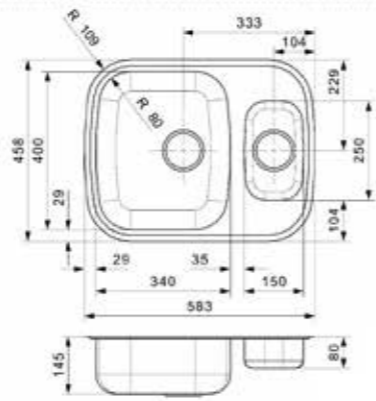

MORENA L

Cabinet size 600 mm
Depth 145 + 80 mm
Sink unit dimensions 340 x 400 + 150 x 250 mm
Total dimensions 583 x 458 mm

Popup R22276 available separately | Including stainless steel colander | Tap hole is optional
Sink without overflow | Sink is reversible

Article number
R16534