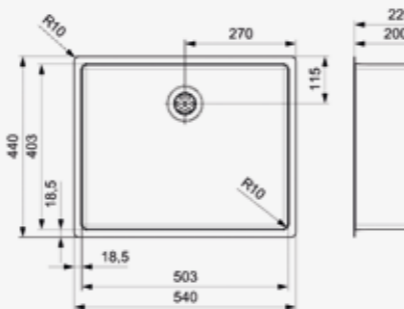

18 X 40 + 40 X 40

Cabinet size 800 mm
 Depth 145 + 180 mm
 Sink unit dimensions 183 x 403 mm + 403 x 403 mm
 Total dimensions 640 x 440 mm

Article number
R27868

Comfort plug | 10 mm radius
 Popup R32428 available separately

NEW YORK

50 X 40

Cabinet size 600 mm
 Depth 200 mm
 Sink unit dimensions 503 x 403 mm
 Total dimensions 540 x 440 mm

Article number
R27646

Comfort plug | 10 mm radius
 Popup R32428 available separately

NEW YORK