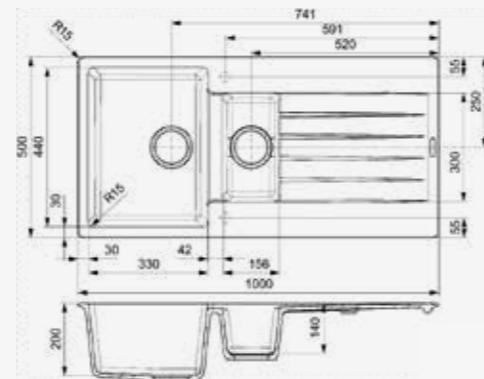

HARLEM 15
DARK CHOCOLATE

Cabinet size 600 mm
Depth 200 + 140 mm
Sink unit dimensions 330 x 440 + 156 x 300 mm
Total dimensions 1000 x 500 mm

- PURE WHITE
  R31285
- DARK CHOCOLATE
  R33265
- BLACK SILVERY
  R31292

- GREY SILVERY
  R31308
- CAFFE SILVERY
  R31315

- Unique design
- Scratch and stain resistant
- Hygienic, easy to clean and maintain
- Sink is reversible