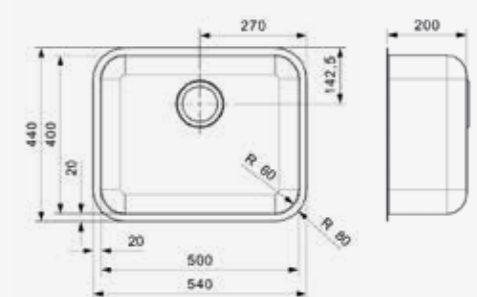

IB

5040-CC (316)

Cabinet size 600 mm
Depth 200 mm
Sink unit dimensions 500 x 400 mm
Total dimensions 540 x 440 mm

Article number
R23235

Sink is without overflow
Resistant to chlorine and corrosive acids

RIO