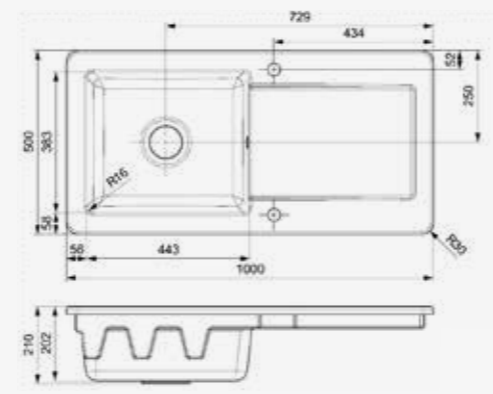

RL504 CW

Cabinet size 600 mm
Depth 202 mm
Sink unit dimensions 443 x 383 mm
Total dimensions 1000 x 500 mm

Partially prepared tap holes