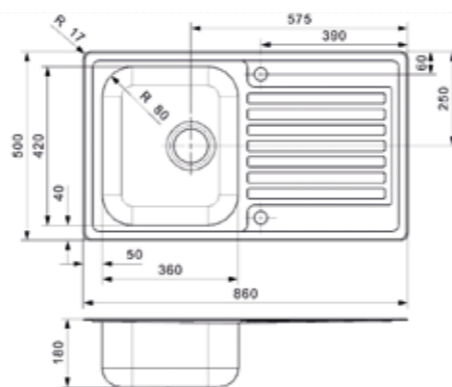

CENTURIO

R10
Cabinet size 500 mm
Depth 180 mm
Sink unit dimensions 360 x 420 mm
Total dimensions 860 x 500 mm

Article number
R23105

Popup R22276 available separately
Tap hole is optional | Sink is reversible

COLORADO

COMFORT R
Cabinet size 450 mm
Depth 160 mm
Sink unit dimensions 403 x 353 mm
Total dimensions 451 x 401 mm

Article number
R24317

Popup R32428 available separately