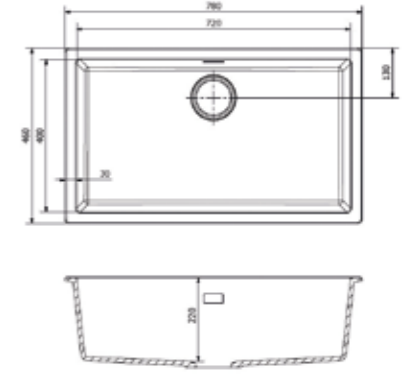

- PURE WHITE
  R30875
- DARK CHOCOLATE
  R33210
- BLACK SILVERY
  R30882

- GREY SILVERY
  R30899
- CAFFE SILVERY
  R30905

- Unique design
- Scratch and stain resistant
- Hygienic, easy to clean and maintain