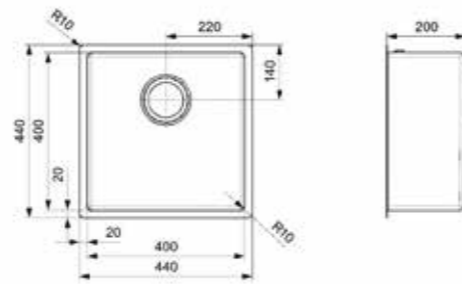

Article number
R30707

MIAMI
40X40 COPPER

Cabinet size 500 mm
Depth 200 mm
Sink unit dimensions 400 x 400 mm
Total dimensions 440 x 440 mm

PVD-technic | 10 mm radius
200 mm deep

Article number
R30738

MIAMI
50X40 COPPER

Cabinet size 600 mm
Depth 200 mm
Sink unit dimensions 500 x 400 mm
Total dimensions 540 x 440 mm

PVD-technic | 10 mm radius
200 mm deep

Article number
R30714

MIAMI
40X40 GOLD

Cabinet size 500 mm
Depth 200 mm
Sink unit dimensions 400 x 400 mm
Total dimensions 440 x 440 mm

PVD-technic | 10 mm radius
200 mm deep

Article number
R30745

MIAMI
50X40 GOLD

Cabinet size 600 mm
Depth 200 mm
Sink unit dimensions 500 x 400 mm
Total dimensions 540 x 440 mm

PVD-technic | 10 mm radius
200 mm deep