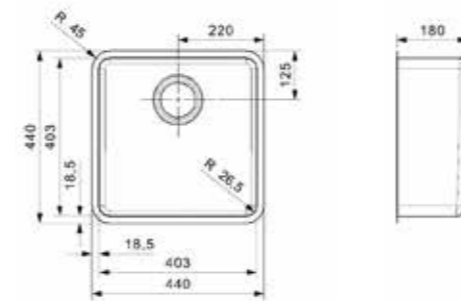

OHIO

18X40 JET BLACK

Cabinet size 400 mm
Depth 145 mm
Sink unit dimensions 183 x 403 mm
Total dimensions 220 x 440 mm

Article number
R32732

Popup R22276 available separately

OHIO

40X40 JET BLACK

Cabinet size 500 mm
Depth 180 mm
Sink unit dimensions 403 x 403 mm
Total dimensions 440 x 440 mm

Article number
R32725

Popup R22276 available separately

OHIO

40X40 ARCTIC WHITE

Cabinet size 500 mm
Depth 180 mm
Sink unit dimensions 403 x 403 mm
Total dimensions 440 x 440 mm

Article number
R25925

Popup R22276 available separately

OHIO

50X40 ARCTIC WHITE

Cabinet size 600 mm
Depth 200 mm
Sink unit dimensions 503 x 403 mm
Total dimensions 540 x 440 mm

Article number
R25956

Popup R22276 available separately

OHIO

40X40 ATOMIC GREY

Cabinet size 500 mm
Depth 180 mm
Sink unit dimensions 403 x 403 mm
Total dimensions 440 x 440 mm