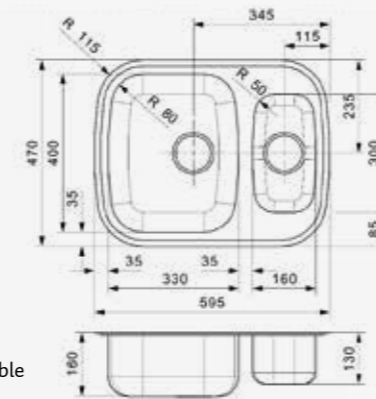

Popup R22276 available separately

Article number
R00793

QUEEN

L60
 Cabinet size 600 mm
 Depth 160 + 130 mm
 Sink unit dimensions 330 x 400 + 160 x 300 mm
 Total dimensions 595 x 470 mm

Popup R20357 available separately
 Including stainless steel colander | Sink is reversible