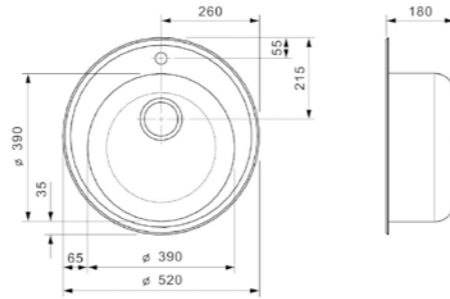

MOSCOW

OKG
Cabinet size 450 mm
Depth 180 mm
Sink unit dimensions 390 mm
Total dimensions 520 mm

PopUp R32428 available separately