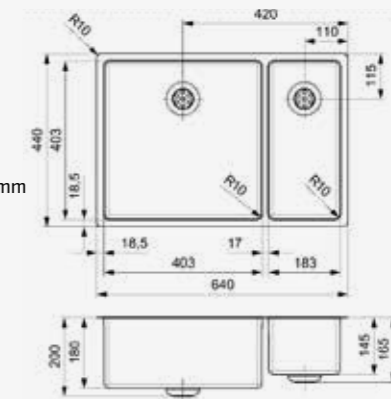

18 X 40 + 40 X 40

Cabinet size 800 mm
 Depth 145 + 180 mm
 Sink unit dimensions 183 x 403 mm + 403 x 403 mm
 Total dimensions 640 x 440 mm

Article number
R27868

Comfort plug | 10 mm radius
 Popup R32428 available separately

NEW YORK

50 X 40

Cabinet size 600 mm
 Depth 200 mm
 Sink unit dimensions 503 x 403 mm
 Total dimensions 540 x 440 mm

Article number
R27646

Comfort plug | 10 mm radius
 Popup R32428 available separately

NEW YORK

40 X 40 + 18 X 40

Cabinet size 800 mm
 Depth 180 + 145 mm
 Sink unit dimensions 403 x 403 mm + 183 x 403 mm
 Total dimensions 640 x 440 mm

Article number
R27813

Comfort plug | 10 mm radius
 Popup R32428 available separately