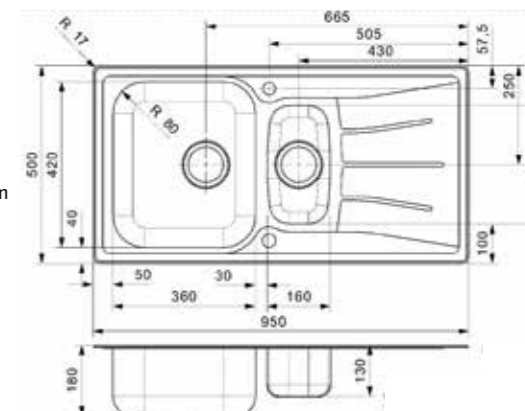

DIPLOMAT

1,5 LUX

Cabinet size 600 mm
Depth 180 + 130 mm
Sink unit dimensions 360 x 420 + 160 x 300 mm
Total dimensions 950 x 500 mm

Including pop-up R20357 and 2 tap holes

Article number
R03831