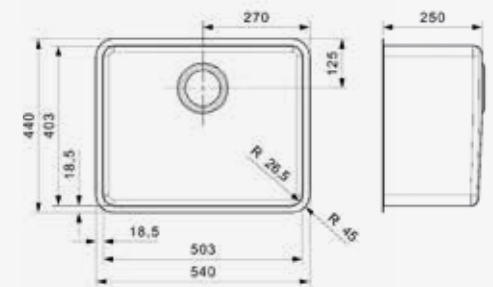

Popup R22276 available separately
Sink is without overflow

Article number
R20753

KANSAS

50X40 CC (304)

Cabinet size 600 mm
Depth 250 mm
Sink unit dimensions 503 x 403 mm
Total dimensions 540 x 440 mm

Popup R22276 available separately
Sink is without overflow