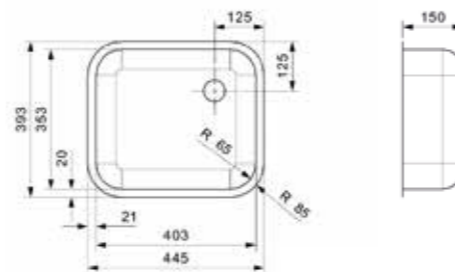

Sink is without overflow
Standpipe R20234 available separately

Article number
R14530