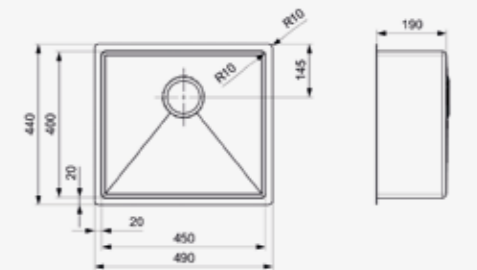

Article number
R26274

FLORIDA

40X40
Cabinet size 500 mm
Depth 190 mm
Sink unit dimensions 400 x 400 mm
Total dimensions 440 x 440 mm

Elegant and sleek design
Practical depth of 190 mm

Article number
R30776

FLORIDA

45X40
Cabinet size 600 mm
Depth 190 mm
Sink unit dimensions 450 x 400 mm
Total dimensions 490 x 440 mm

Elegant and sleek design
Practical depth of 190 mm

Article number
R26281

FLORIDA

50X40
Cabinet size 600 mm
Depth 190 mm
Sink unit dimensions 500 x 400 mm
Total dimensions 540 x 440 mm