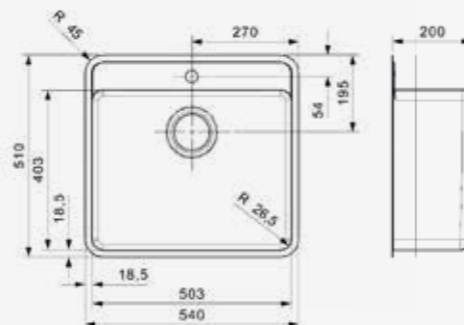

OHIO

80X42 JET BLACK

Cabinet size 900 mm
Depth 220 mm
Sink unit dimensions 803 x 423 mm
Total dimensions 840 x 460 mm

Article number
R32688

Popup R22276 available separately

OHIO

40X40 JET BLACK TAPWING

Cabinet size 500 mm
Depth 180 mm
Sink unit dimensions 403 x 403 mm
Total dimensions 440 x 510 mm

Article number
R32701

Popup R22276 available separately

OHIO

50X40 MIDNIGHT SKY TAPWING

Cabinet size 600 mm
Depth 200 mm
Sink unit dimensions 503 x 403 mm
Total dimensions 540 x 510 mm

Article number
R26366