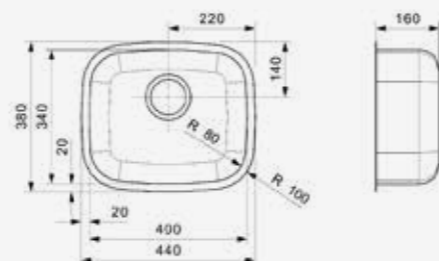

L18

3440 OKG
Cabinet size 450 mm
Depth 160 mm
Sink unit dimensions 400 x 340 mm
Total dimensions 440 x 380 mm