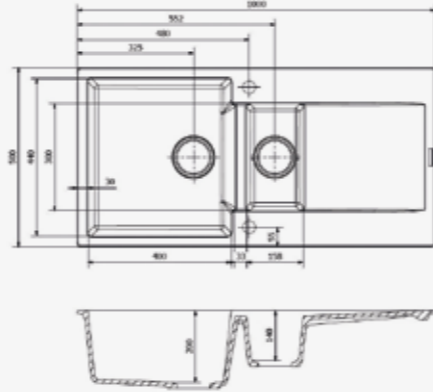

PURE WHITE
R30950

GREY SILVERY
R30974

DARK CHOCOLATE
R33159

CAFFE SILVERY
R30981

BLACK SILVERY
R30967

- Unique design
- Scratch and stain resistant
- Hygienic, easy to clean and maintain
- Sink is reversible