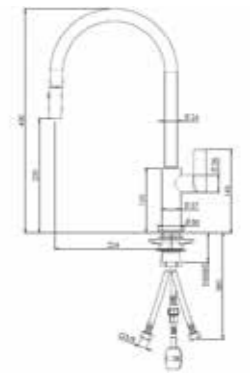

CEDAR
BLACK
Article number **R31643**

Single-handle tap
Pull-out possibility