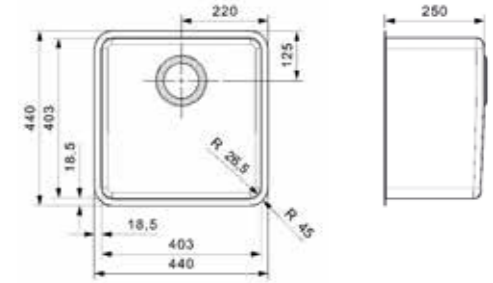

Cabinet size 500 mm
Depth 250 mm
Sink unit dimensions 403 x 403 mm
Total dimensions 440 x 440 mm

Popup R22276 available separately
Sink is without overflow

Article number
R23617

L18

4035 KG-CC (304)

Cabinet size 450 mm
Depth 150 mm
Sink unit dimensions 403 x 353 mm
Total dimensions 445 x 393 mm