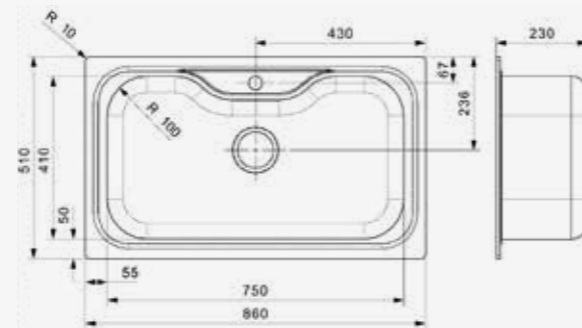

OTTAWA

OSP WALL MOUNT SET
Cabinet size 600 mm
Depth 225 mm
Sink unit dimensions 500 x 400 mm
Total dimensions 550 x 450 mm

Sink includes overflow and wall mount set | Also available without overflow and/or wall mount set on request

Article number
R04029