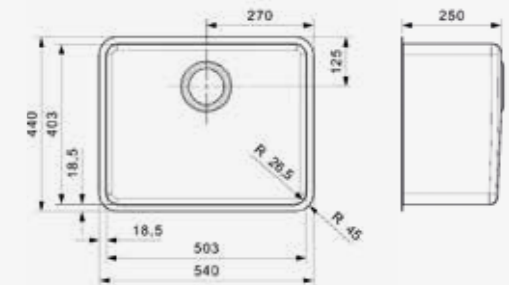

Article number
R19047

Popup R22276 available separately

KANSAS

50X40

Cabinet size 600 mm
 Depth 250 mm
 Sink unit dimensions 503 x 403 mm
 Total dimensions 540 x 440 mm

Article number
R19054

Popup R22276 available separately