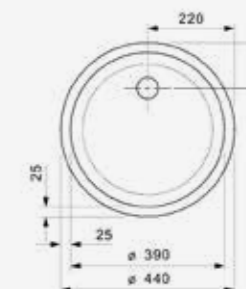

L18

390 OSK

Cabinet size 450 mm
Depth 160 mm
Sink unit dimensions 390 mm
Total dimensions 440 mm

Popup R22276 available separately