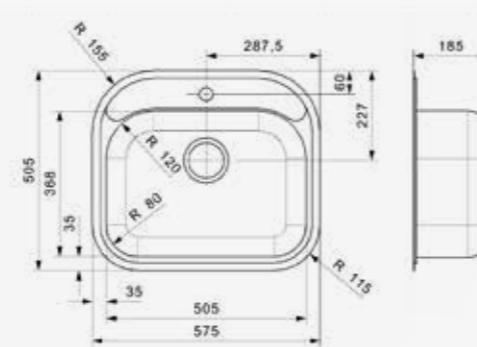

BOSTON L

Cabinet size 600 mm
 Depth 160 mm
 Sink unit dimensions 420 x 353 mm
 Total dimensions 490 x 490 mm

Popup R22276 available separately

Article number
R00670

ALASKA

RIGHT
 Cabinet size 600 mm
 Depth 130 + 190 mm
 Sink unit dimensions 145 x 335 + 342 x 410 mm
 Total dimensions 577 x 470 mm

Popup R20340 available separately

Article number
R19016

ORLANDO L

Cabinet size 600 mm
 Depth 185 mm
 Sink unit dimensions 505 x 368 mm
 Total dimensions 575 x 505 mm

Popup R22276 available separately

Article number
R04128