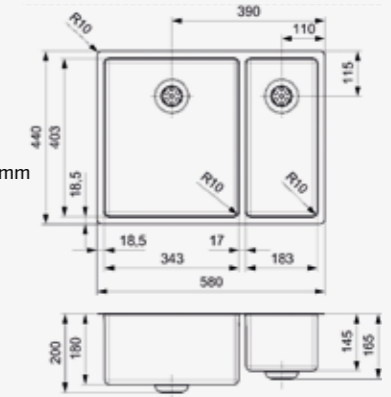

NEW YORK

34 X 40

Cabinet size 400 mm
 Depth 180 mm
 Sink unit dimensions 343 x 403 mm
 Total dimensions 380 x 440 mm

Article number
R27820

Comfort plug | 10 mm radius
 Popup R32428 available separately

NEW YORK

34 X 40 + 18 X 40

Cabinet size 600 mm
 Depth 180 + 145 mm
 Sink unit dimensions 343 x 403 mm + 183 x 403 mm
 Total dimensions 580 x 440 mm

Article number
R27806

Comfort plug | 10 mm radius
 Popup R32428 available separately