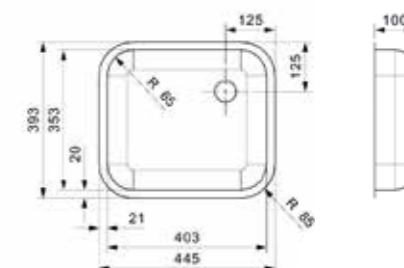

Popup R22276 available separately

L18

3016 KG
 Cabinet size 400 mm
 Depth 122 mm
 Sink unit dimensions 160 x 300 mm
 Total dimensions 185 x 325 mm

Article number
R02056

L18

4035 SK 10 CM
 Cabinet size 450 mm
 Depth 100 mm
 Sink unit dimensions 403 x 353 mm
 Total dimensions 445 x 393 mm