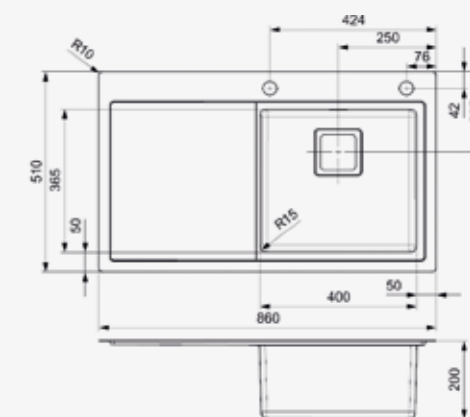

PHOENIX

40 RIGHT
Cabinet size 500 mm
Depth 200 mm
Sink unit dimensions 400 x 365 mm
Total dimensions 860 x 510 mm

Article number
R32893

Sink with drainer, taphole and popup