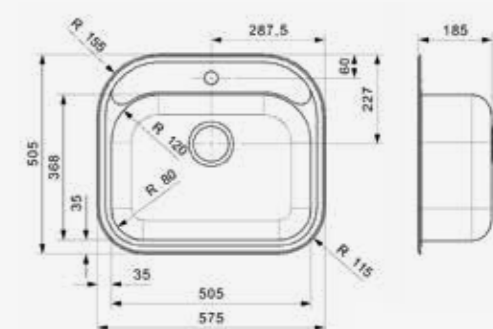

BOSTON R

Cabinet size 600 mm
 Depth 160 mm
 Sink unit dimensions 420 x 353 mm
 Total dimensions 490 x 490 mm

Article number
R16589

Popup R22276 available separately
 Including tap hole

REGENT

30 LUX

Cabinet size 800 mm
 Depth 170 + 170 mm
 Sink unit dimensions 340 x 400 + 340 x 400 mm
 Total dimensions 1190 x 480 mm

Article number
R27691

Popup R22276 available separately
 Tap hole is optional | Sink is reversible

ORLANDO R

Cabinet size 600 mm
 Depth 185 mm
 Sink unit dimensions 505 x 368 mm
 Total dimensions 575 x 505 mm

Article number
R03916

Popup R22276 available separately
 Including tap hole

CENTURIO

R10
 Cabinet size 500 mm
 Depth 180 mm
 Sink unit dimensions 360 x 420 mm
 Total dimensions 860 x 500 mm

Article number
R23105