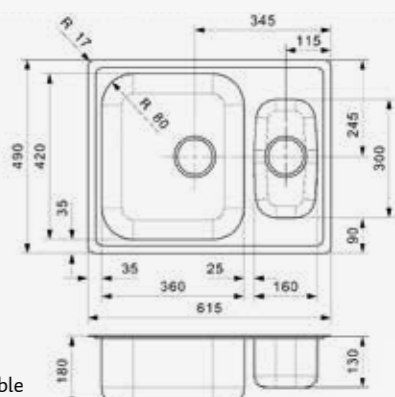

ADMIRAL

L60

Cabinet size 600 mm
Depth 180 + 130 mm
Sink unit dimensions 360 x 420 + 160 x 300 mm
Total dimensions 615 x 490 mm

Article number
R18279

Popup R20357 available separately
Including stainless steel colander | Sink is reversible