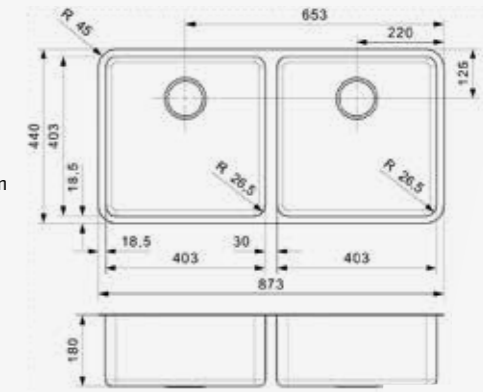

Article number
R17579

Popup R22276 available separately

OHIO

4X40+18X40

Cabinet size 800 mm
Depth 180 + 145 mm
Sink unit dimensions 403 x 403 + 183 x 403 mm
Total dimensions 653 x 440 mm

Article number
R17593

Popup R20357 available separately

OHIO

40X40

Cabinet size 500 mm
Depth 180 mm
Sink unit dimensions 403 x 403 mm
Total dimensions 440 x 440 mm

Article number
R15957

Popup R22276 available separately

OHIO

40X40+40X40

Cabinet size 900 mm
Depth 180 + 180 mm
Sink unit dimensions 403 x 403 + 403 x 403 mm
Total dimensions 873 x 440 mm

Article number
R16596

Popup R20357 available separately

OHIO

50X40

Cabinet size 600 mm
Depth 200 mm
Sink unit dimensions 503 x 403 mm
Total dimensions 540 x 440 mm