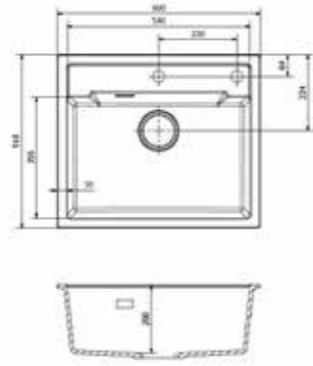

AMSTERDAM 54
DARK CHOCOLATE TAPWING

Cabinet size 600 mm
Depth 200 mm
Sink unit dimensions 540 x 355 mm
Total dimensions 600 x 510 mm

- PURE WHITE
  R31032
- DARK CHOCOLATE
  R33203
- BLACK SILVERY
  R31049

- GREY SILVERY
  R31056
- CAFFE SILVERY
  R31063

- Unique design
- Scratch and stain resistant
- Hygienic, easy to clean and maintain