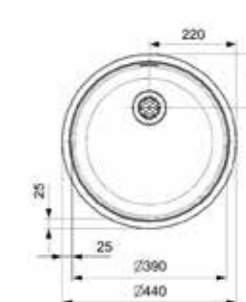

L18

390 COMFORT

Cabinet size 450 mm
Depth 160 mm
Sink unit dimensions 390 mm
Total dimensions 440 mm

Comfort plug
Popup R32428 available separately

Article number
R00748

L18

390 OSK

Cabinet size 450 mm
Depth 160 mm
Sink unit dimensions 390 mm
Total dimensions 440 mm