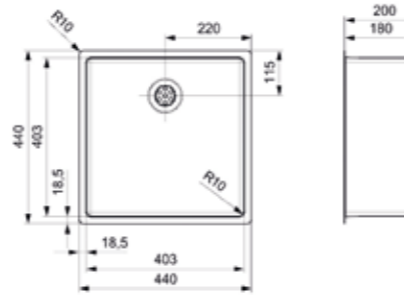

Article number
R27639

Comfort plug | 10 mm radius
Popup R32428 available separately