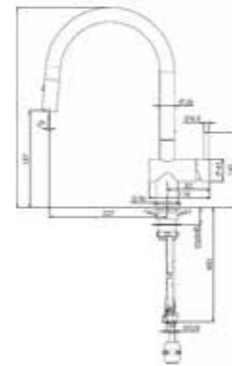

CEDAR
BLACK
Article number **R31643**

Single-handle tap
Pull-out possibility

PEARL
CHROME
Article number **R31568**

Single-handle tap

FLINT
CHROME
Article number **R31650**

Single-handle tap
Pull-out possibility