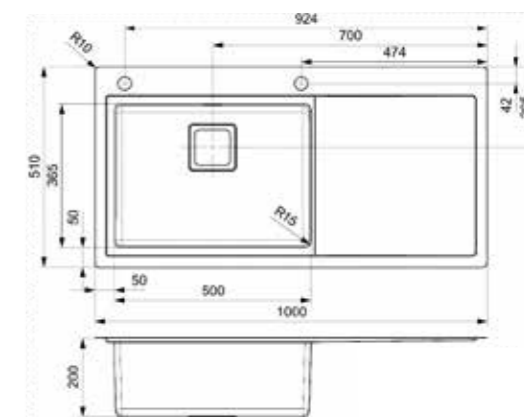

TEXAS

50X40
Cabinet size 600 mm
Depth 200 mm
Sink unit dimensions 503 x 403 mm
Total dimensions 540 x 440 mm

Popup R22320 available separately

REGENERATION AND **GROWTH**

Following on from our successful Nevada range Reginox has introduced Phoenix. Made from high grade polished steel for a contemporary look, it is available in both hands and 2 sizes. The Phoenix boasts a square strainer, modern design overflow and tapwing. These unique features have been transferred from the Nevada. With a smooth drainer and large bowls the Phoenix range is ideal for all sink uses and is especially useful for large items which may not fit into a dishwasher or that needs extra care handwashing. It also has seamless exterior radiuses of 10 mm meaning both vertically and horizontally this sink is easy to keep clean and avoid build-up of bacteria and dirt.

PHOENIX

40 LEFT
 Cabinet size 500 mm
 Depth 200 mm
 Sink unit dimensions 400 x 365 mm
 Total dimensions 860 x 510 mm

Article number
R32909

Sink with drainer, taphole and popup

PHOENIX

40 RIGHT
 Cabinet size 500 mm
 Depth 200 mm
 Sink unit dimensions 400 x 365 mm
 Total dimensions 860 x 510 mm

Article number
R32893

Sink with drainer, taphole and popup

PHOENIX

50 LEFT
 Cabinet size 600 mm
 Depth 200 mm
 Sink unit dimensions 500 x 365 mm
 Total dimensions 1000 x 510 mm

Article number
R32886

Sink with drainer, taphole and popup

PHOENIX

50 RIGHT
 Cabinet size 600 mm
 Depth 200 mm
 Sink unit dimensions 500 x 365 mm
 Total dimensions 1000 x 510 mm

Article number
R32879

Sink with drainer, taphole and popup

MODERN LIFESTYLE DESIGN

CLEAN LINES
ZERO MM INNER RADIUS