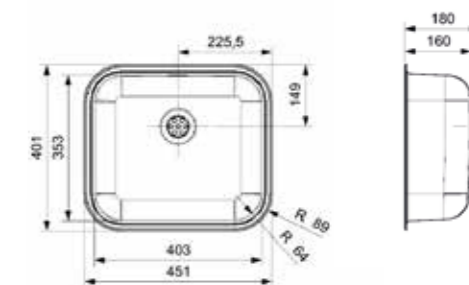

BETA

10 BAP
Cabinet size 450 mm
Depth 145 mm
Sink unit dimensions 330 x 350 mm
Total dimensions 780 x 430 mm

Article number
R16756

Popup R22276 available separately
Tap hole is optional | Sink is reversible