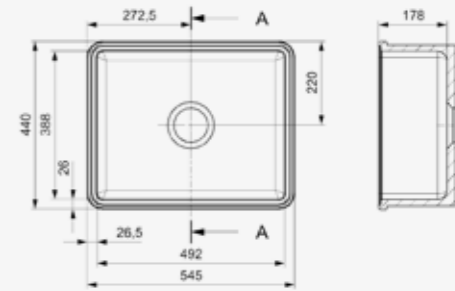

MATARO

Cabinet size 600 mm
Depth 178 mm
Sink unit dimensions 388 x 492 mm
Total dimensions 440 x 545 mm

Artikelnummer
R28209

RL501 CW

Cabinet size 600 mm
Depth 200 + 145 mm
Sink unit dimensions 358 x 383 + 162 x 309 mm
Total dimensions 1000 x 500 mm

Partially prepared tap holes