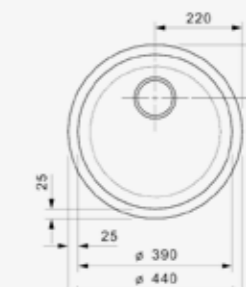

L18

390 OKG

Cabinet size 450 mm
Depth 160 mm
Sink unit dimensions 390 mm
Total dimensions 440 mm

Popup R22276 available separately

Article number
R26076