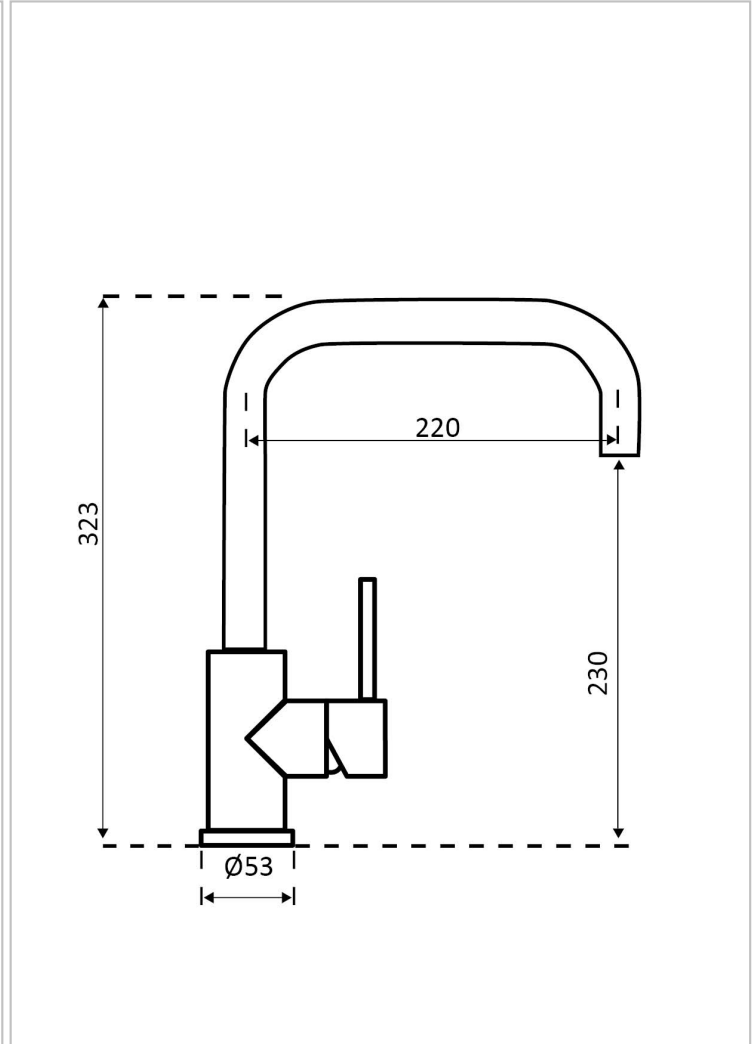

REGINOX

Crystal Gold

Additional Information

Material	Brushed Nickel
SKU	R30530
Type	Single-handle tap