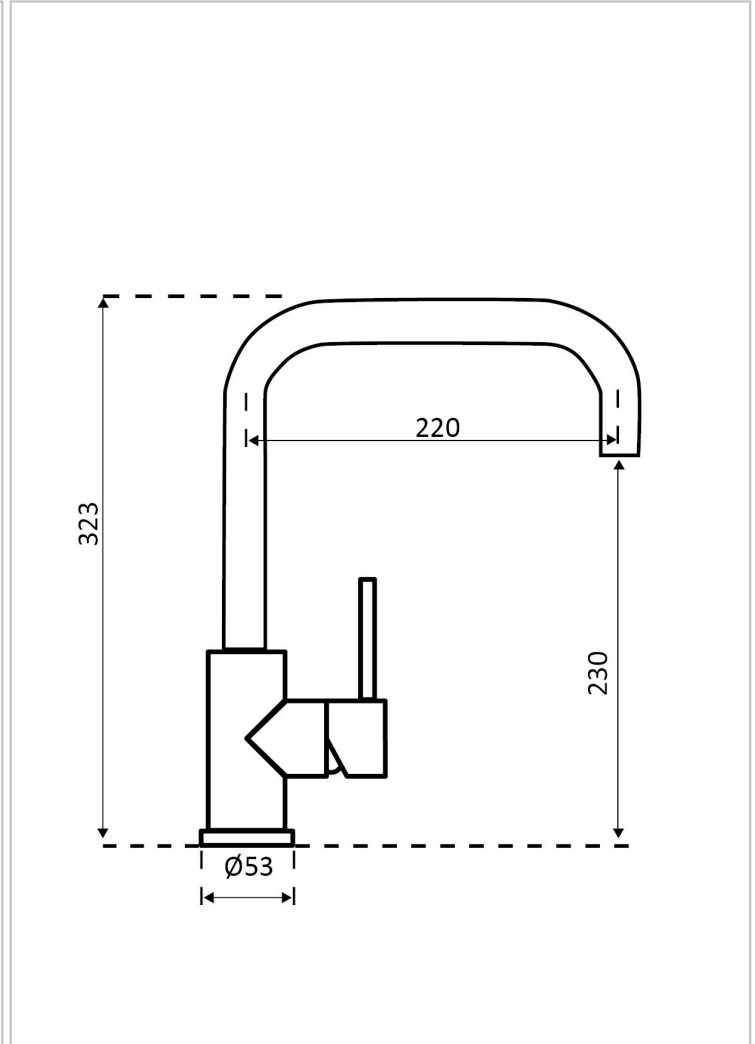

REGINOX

Crystal Copper

Additional Information

Material	Brushed Nickel
SKU	R30523
Type	Single-handle tap