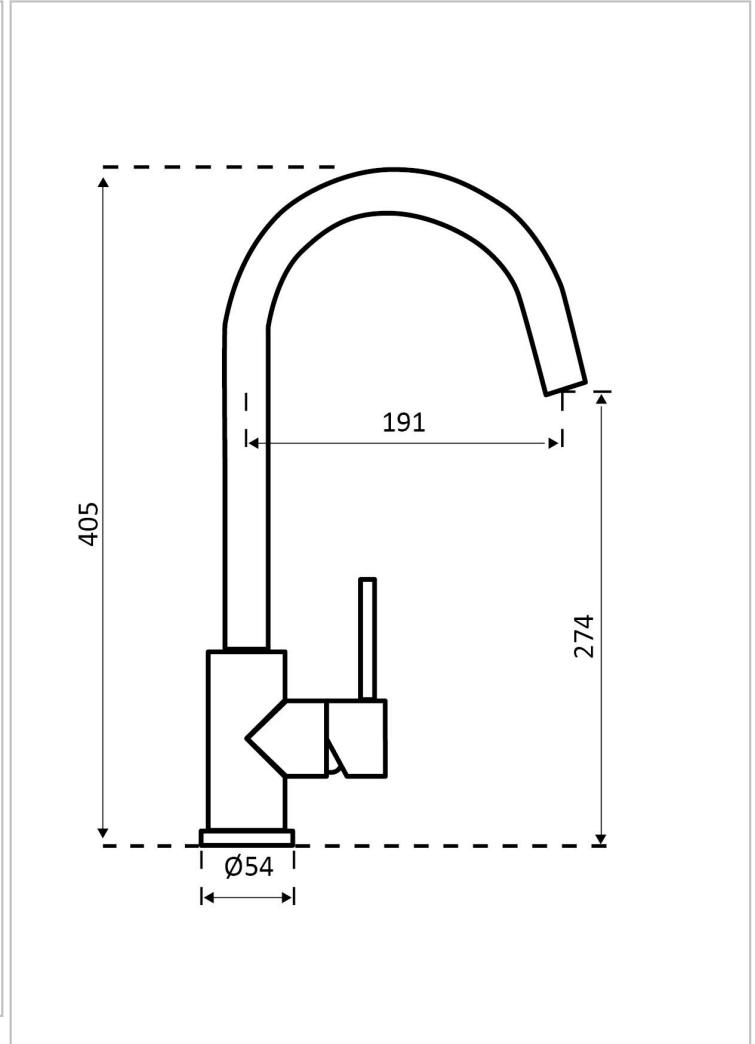

REGINOX

Cano Copper

Additional Information

Material	Brushed Nickel
SKU	R30493
Type	Single-handle tap