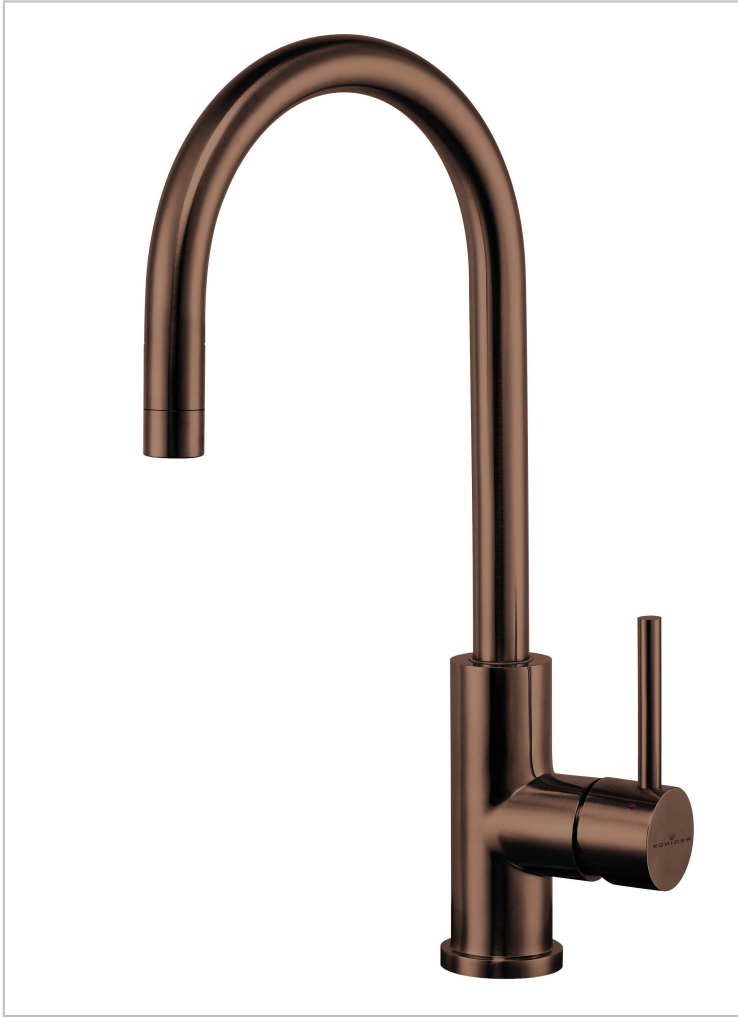

REGINOX

Cano Copper

Additional Information

Material	Brushed Nickel
SKU	R30493
Type	Single-handle tap